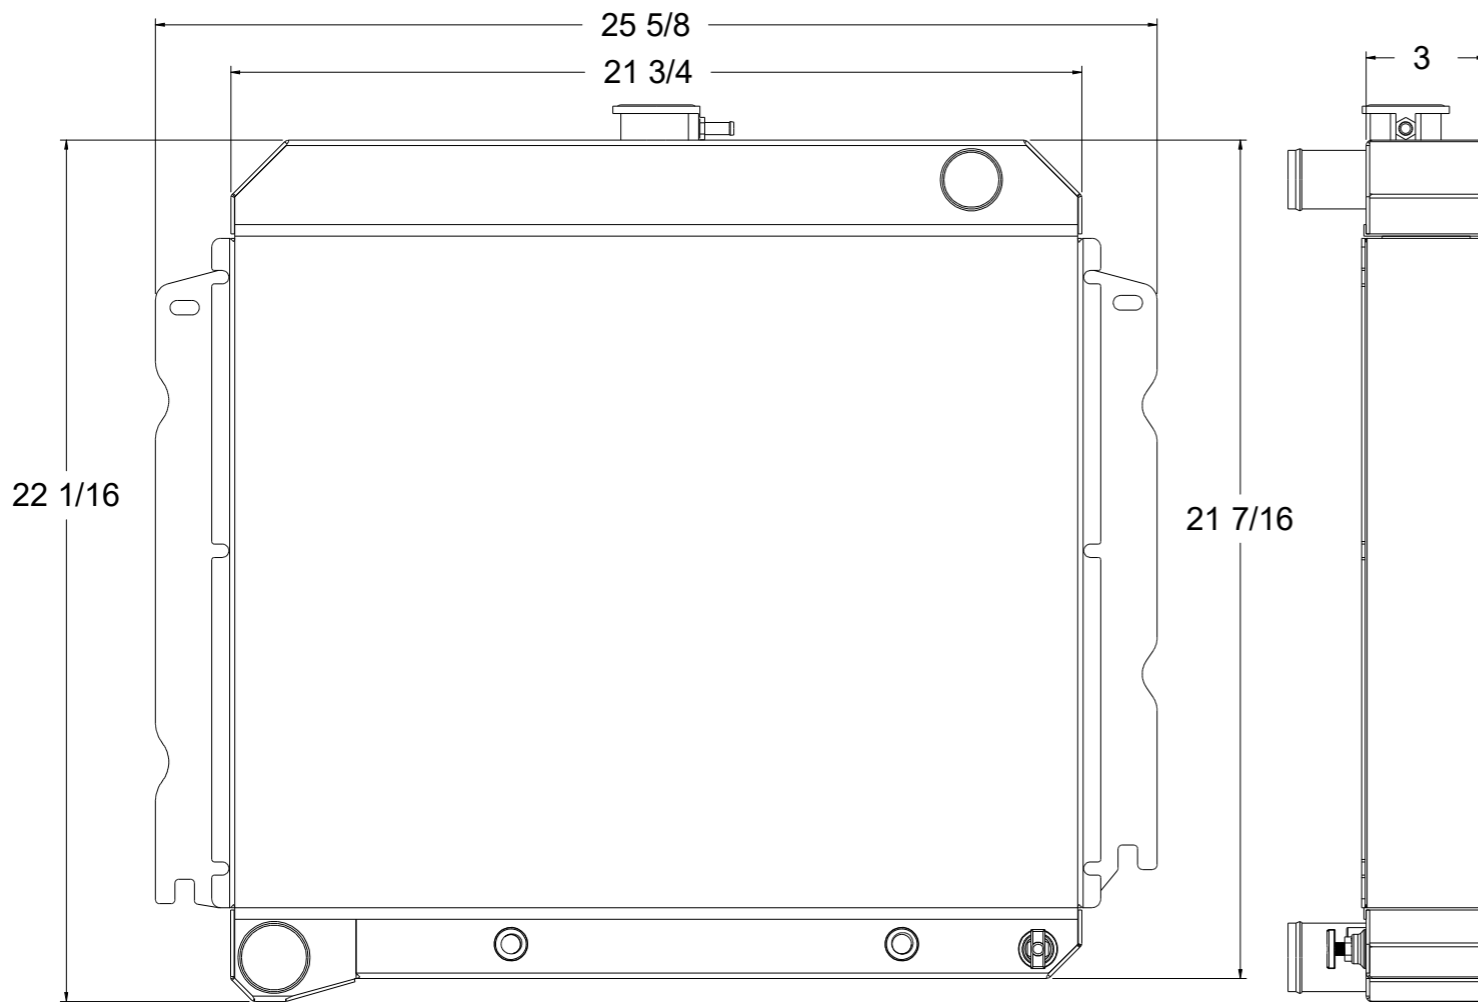

A

SKU #	Transmission	Core Size
1-1636-110	Automatic	Standard (2 Rows Of 1" Tubes)
1-1636-210	Automatic	Upgraded (2 Rows Of 1.25" Tubes)

www.wizardcooling.com

Contact Us:
716-655-6760

Part Number
1-1636-Radiator