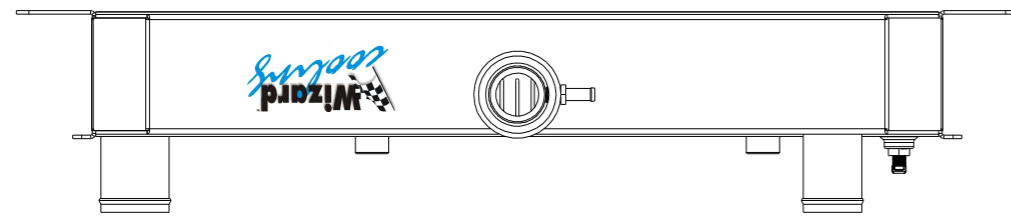

A

SKU #	Transmission	Core Size
1-1636-110	Automatic	Standard (2 Rows Of 1" Tubes)
1-1636-210	Automatic	Upgraded (2 Rows Of 1.25" Tubes)

www.wizardcooling.com

Contact Us:
716-655-6760

Part Number
1-1636-Radiator