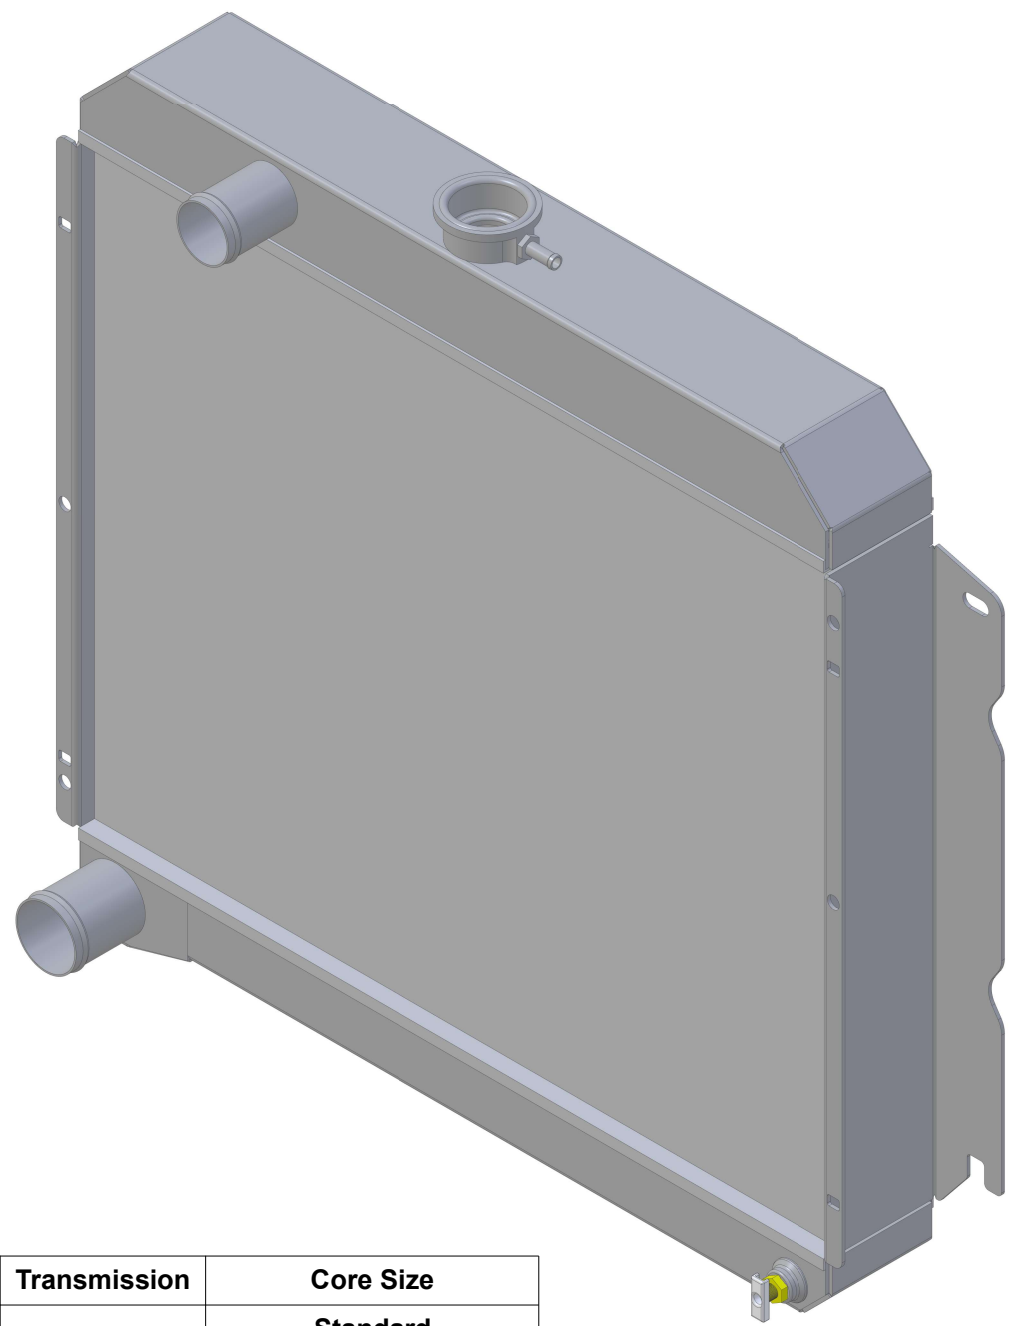

8 7 6 5 4 3 2 1

D

D

C

C

B

B

A

A

SKU #	Transmission	Core Size
1-1637-100	Manual	Standard (2 Rows Of 1" Tubes)
1-1637-200	Manual	Upgraded (2 Rows Of 1.25" Tubes)

Wizard[™] cooling
Custom Aluminum Radiators
www.wizardcooling.com

Contact Us:
716-655-6760

Part Number
1-1637-Radiator

8 7 6 5 4 3 2 1