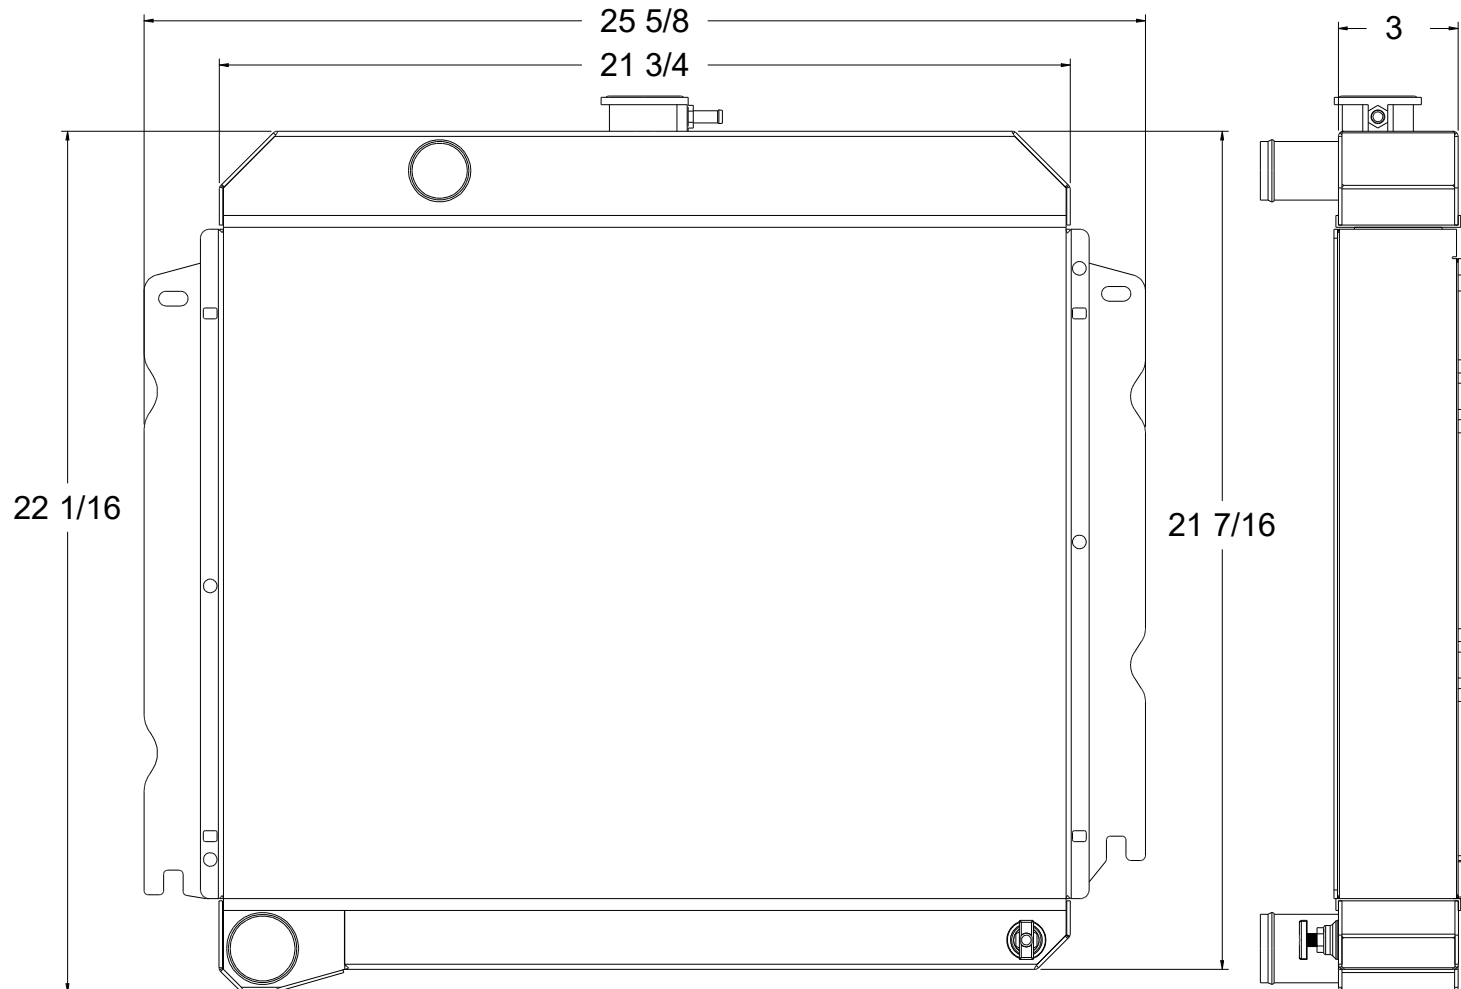

A

SKU #	Transmission	Core Size
1-1637-100	Manual	Standard (2 Rows Of 1" Tubes)
1-1637-200	Manual	Upgraded (2 Rows Of 1.25" Tubes)

Wizard[™] cooling
Custom Aluminum Radiators
www.wizardcooling.com

Contact Us:
716-655-6760