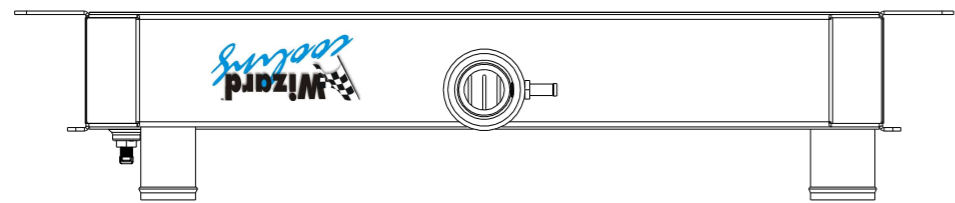

A

SKU #	Transmission	Core Size
1-1635-100	Manual	Standard (2 Rows Of 1" Tubes)
1-1635-200	Manual	Upgraded (2 Rows Of 1.25" Tubes)

www.wizardcooling.com

Contact Us:
716-655-6760

Part Number
1-1635-Radiator