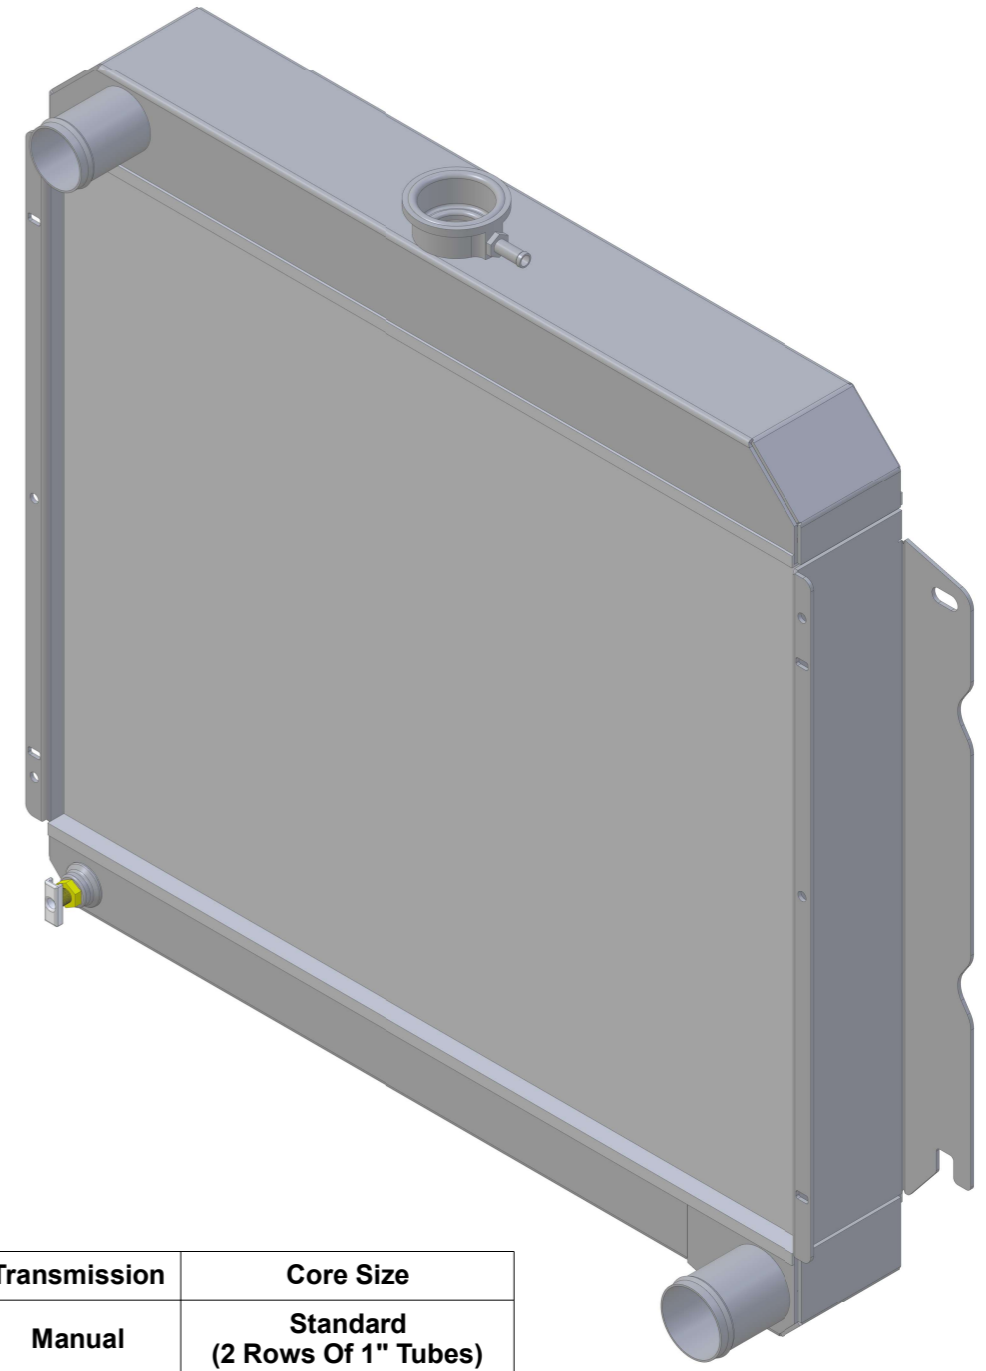

A

SKU #	Transmission	Core Size
1-1635-100	Manual	Standard (2 Rows Of 1" Tubes)
1-1635-200	Manual	Upgraded (2 Rows Of 1.25" Tubes)

www.wizardcooling.com

Contact Us:
716-655-6760

Part Number
1-1635-Radiator