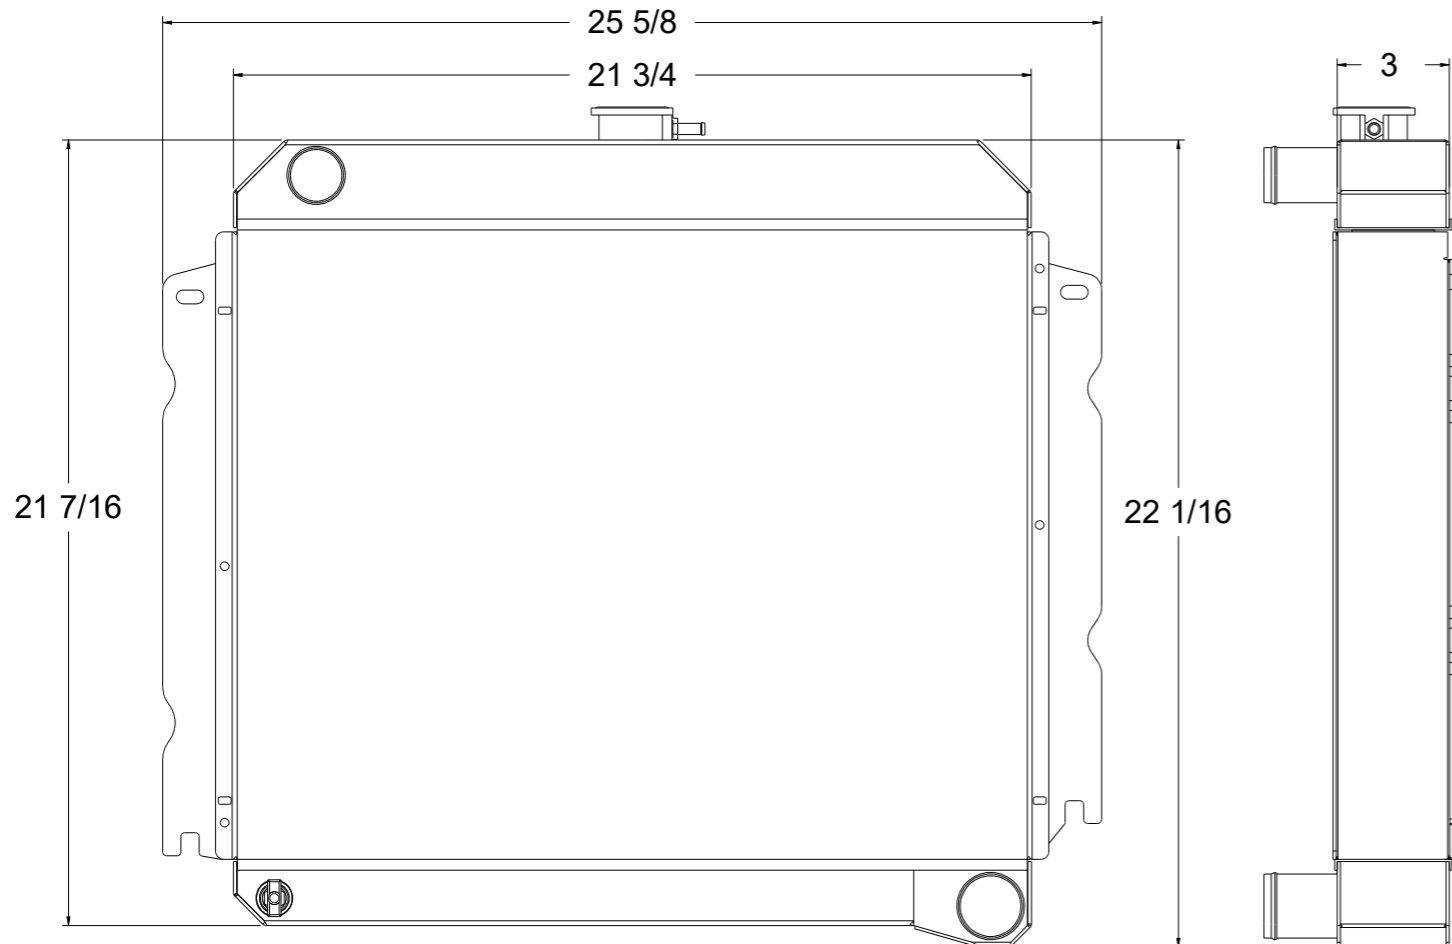

A

SKU #	Transmission	Core Size
1-1635-100	Manual	Standard (2 Rows Of 1" Tubes)
1-1635-200	Manual	Upgraded (2 Rows Of 1.25" Tubes)

www.wizardcooling.com

Contact Us:
716-655-6760

Part Number
1-1635-Radiator