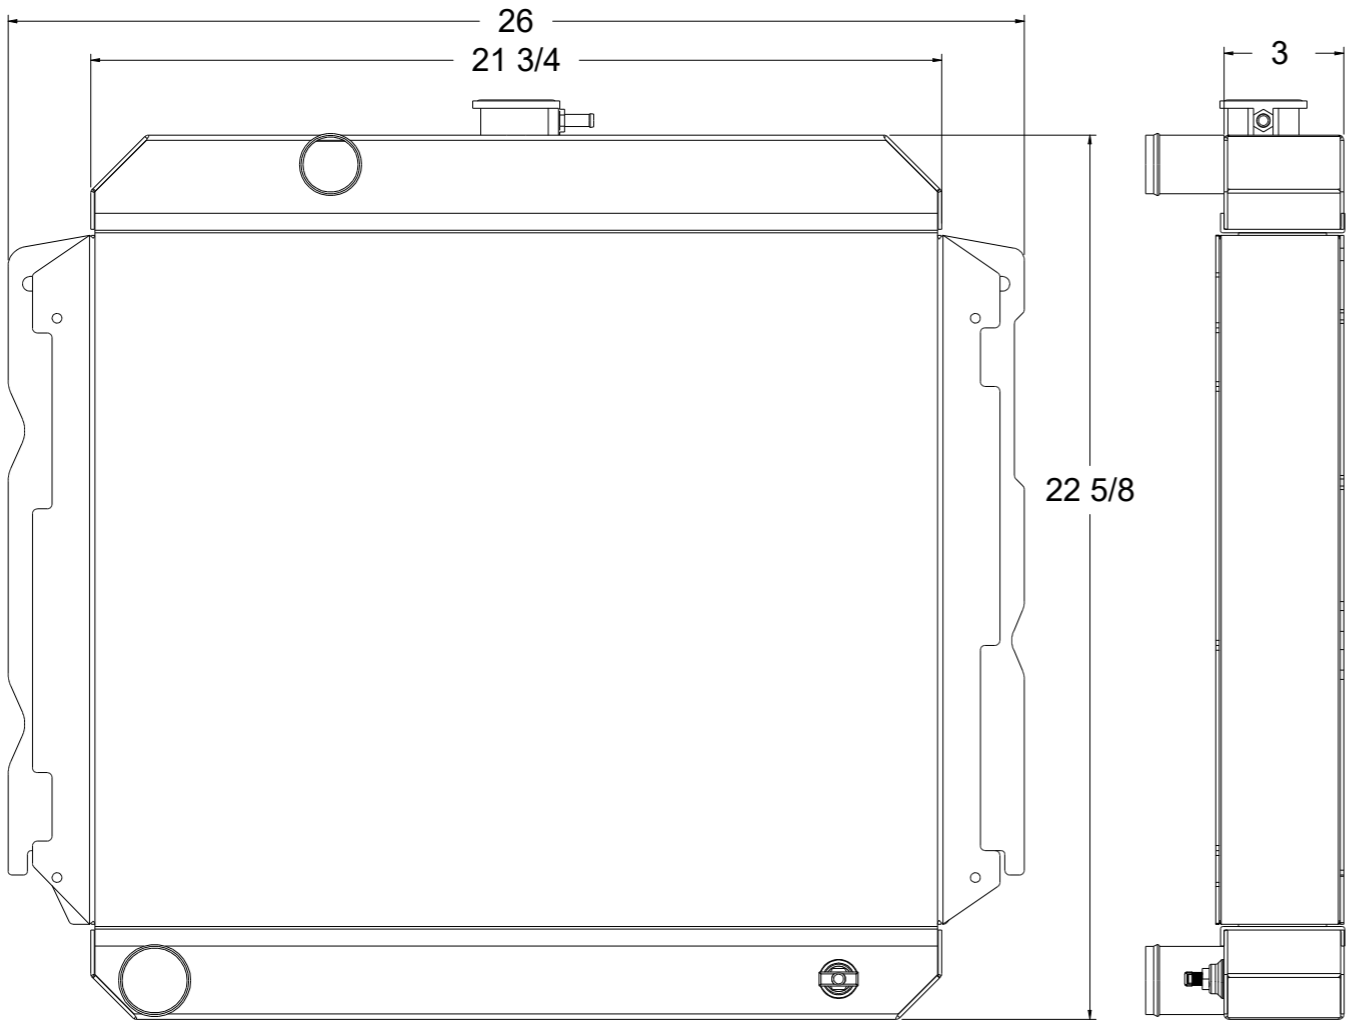

8 7 6 5 4 3 2 1

D

D

C

C

B

B

SKU #	Transmission	Core Size
1-1648-100	Manual	Standard (2 Rows Of 1" Tubes)
1-1648-200	Manual	Upgraded (2 Rows Of 1.25" Tubes)