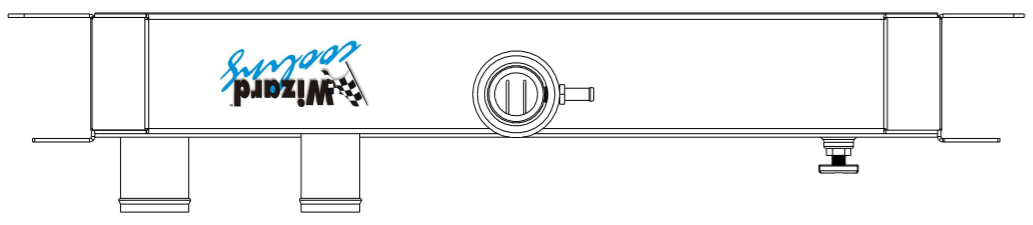

8 7 6 5 4 3 2 1

D

D

C

C

B

B

SKU #	Transmission	Core Size
1-1648-100	Manual	Standard (2 Rows Of 1" Tubes)
1-1648-200	Manual	Upgraded (2 Rows Of 1.25" Tubes)