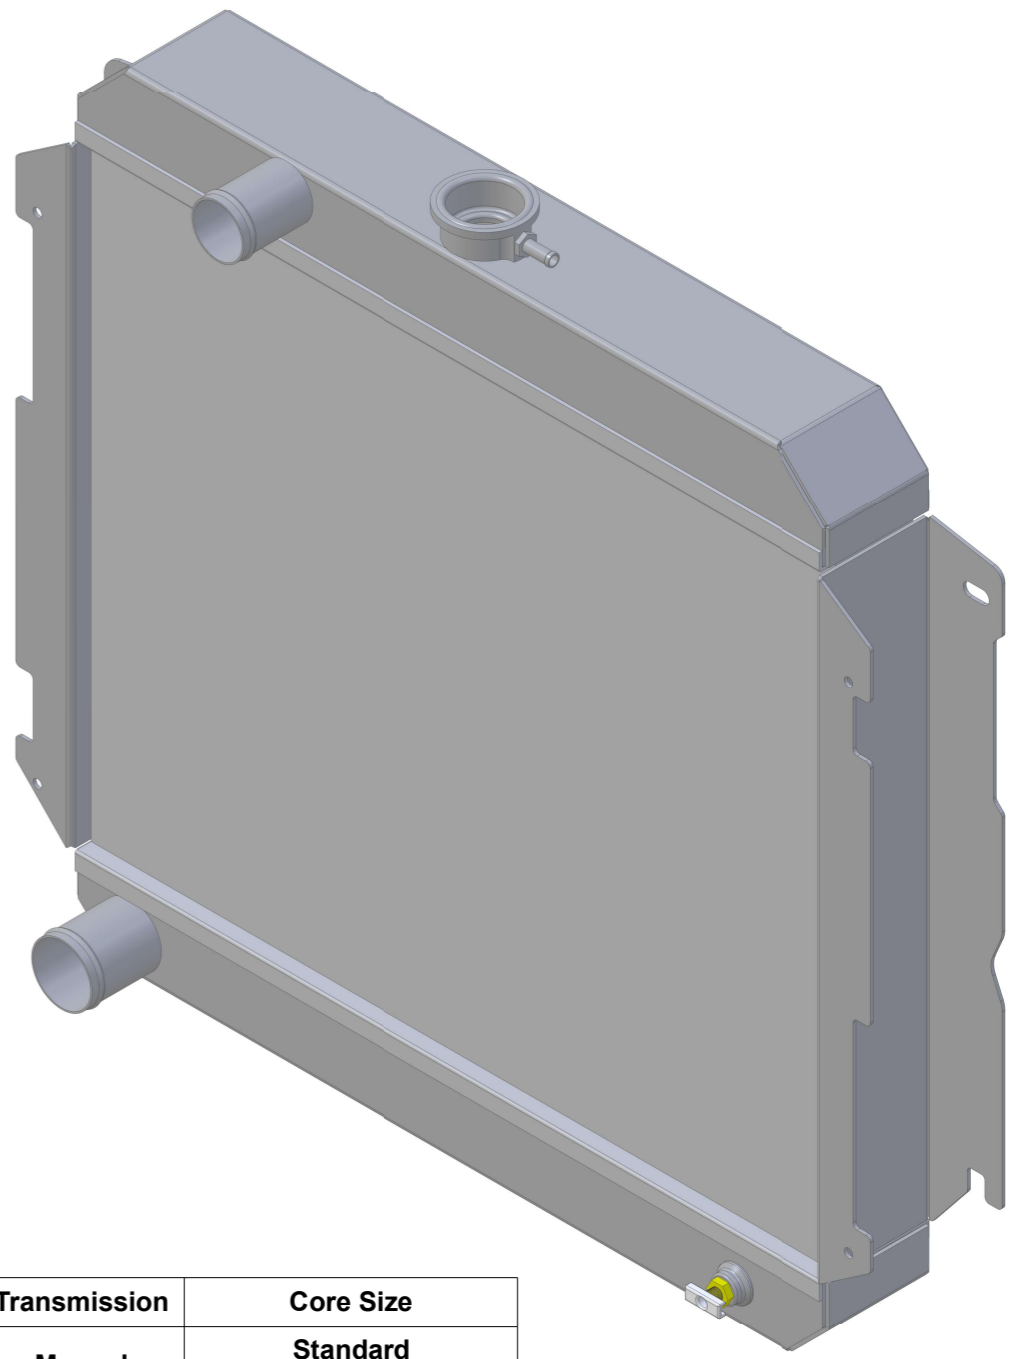

8 7 6 5 4 3 2 1

D

D

C

C

B

B

SKU #	Transmission	Core Size
1-1648-100	Manual	Standard (2 Rows Of 1" Tubes)
1-1648-200	Manual	Upgraded (2 Rows Of 1.25" Tubes)