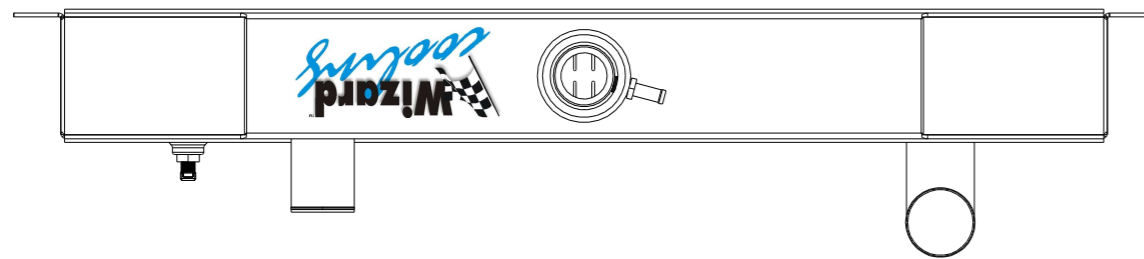

8 7 6 5 4 3 2 1

SKU #	Transmission	Core Size
1-61002-100	Manual	Standard (2 Rows Of 1" Tubes)
1-61002-110	Automatic	
1-61002-200	Manual	Upgraded (2 Rows Of 1.25" Tubes)
1-61002-210	Automatic	

Contact Us:
716-655-6760