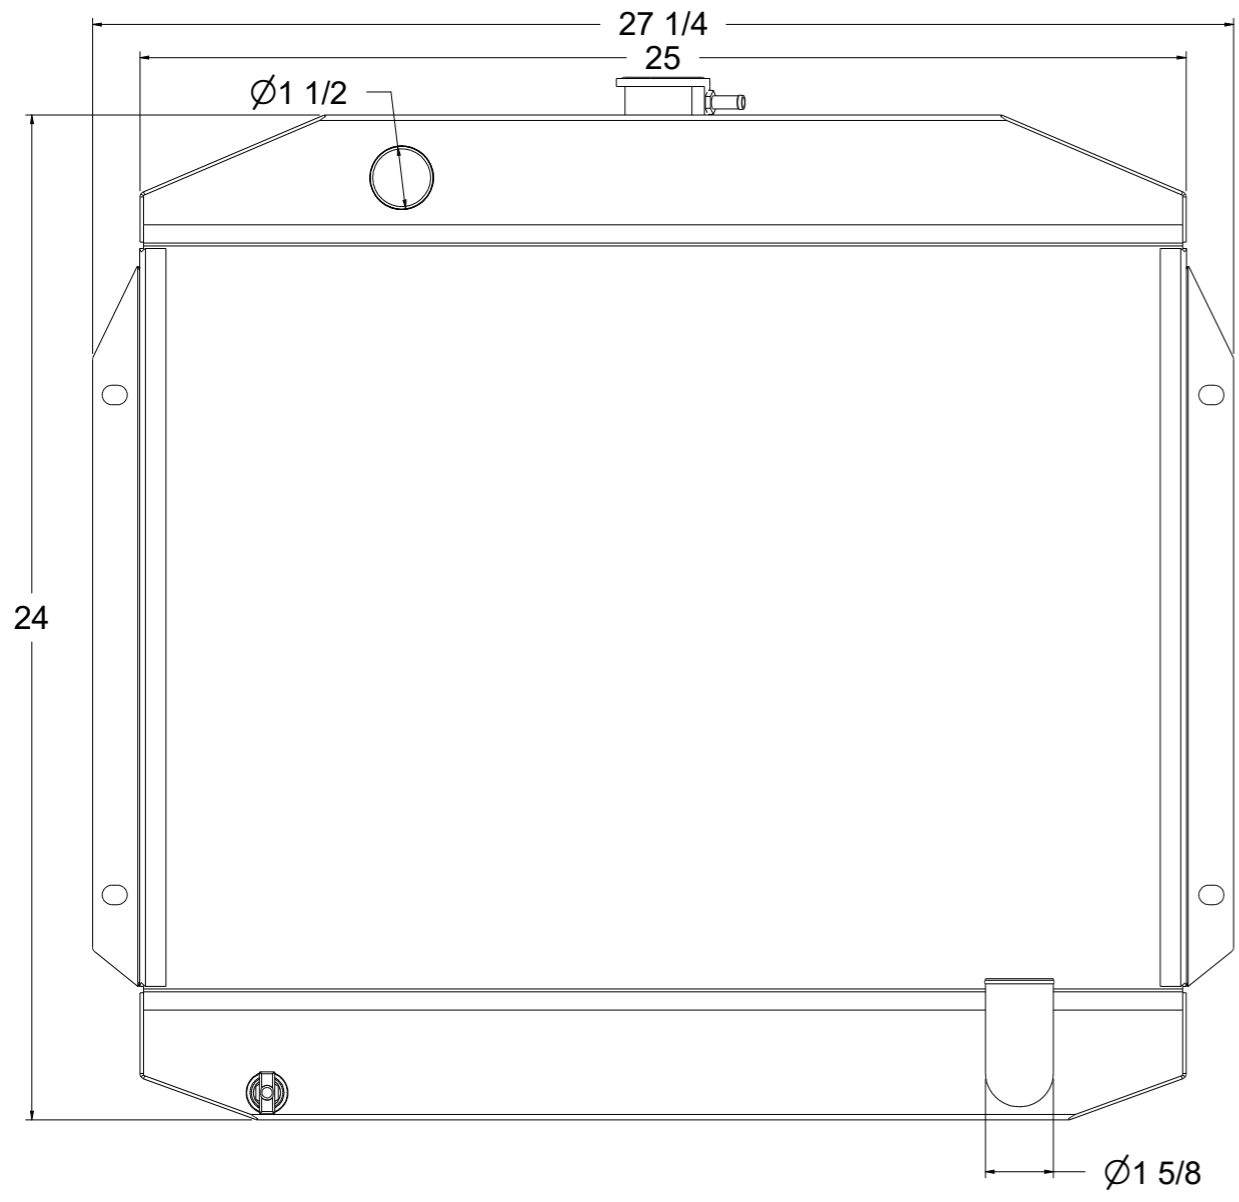

8 7 6 5 4 3 2 1

SKU #	Transmission	Core Size
1-61002-100	Manual	Standard (2 Rows Of 1" Tubes)
1-61002-110	Automatic	
1-61002-200	Manual	Upgraded (2 Rows Of 1.25" Tubes)
1-61002-210	Automatic	

Contact Us:
716-655-6760

Part Number
1-61002
Radiator

8 7 6 5 4 3 2 1

D

D

C

C

B

B