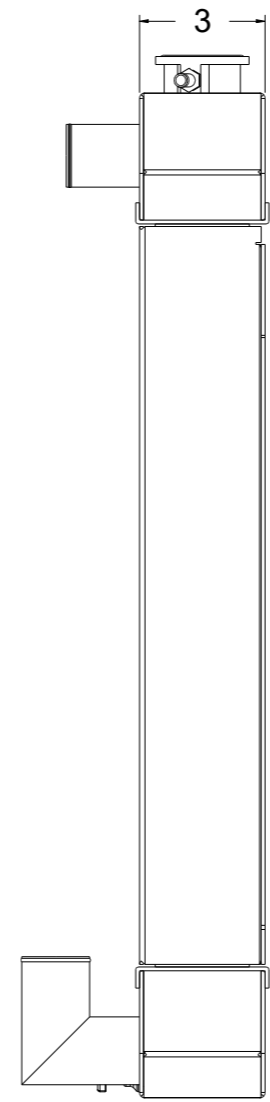

8 7 6 5 4 3 2 1

SKU #	Transmission	Core Size
1-61002-100	Manual	Standard (2 Rows Of 1" Tubes)
1-61002-110	Automatic	
1-61002-200	Manual	Upgraded (2 Rows Of 1.25" Tubes)
1-61002-210	Automatic	

Contact Us:
716-655-6760

Part Number
1-61002
Radiator

8 7 6 5 4 3 2 1

D

D

C

C

B

B