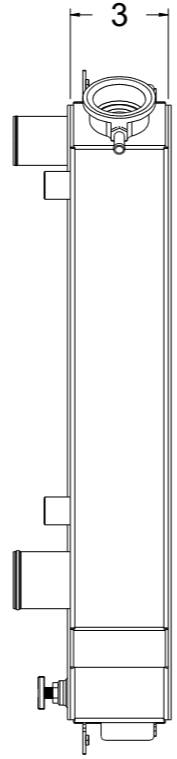

| SKU #     | Transmission | Core Size                           |
|-----------|--------------|-------------------------------------|
| 1-547-110 | Automatic    | Standard<br>(2 Rows Of 1" Tubes)    |
| 1-547-210 | Automatic    | Upgraded<br>(2 Rows Of 1.25" Tubes) |