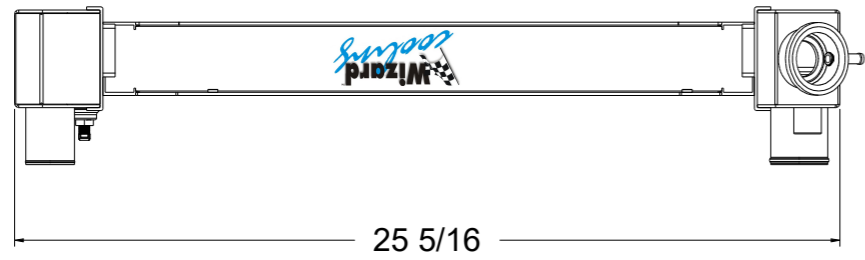

| SKU #     | Transmission | Core Size                           |
|-----------|--------------|-------------------------------------|
| 1-547-110 | Automatic    | Standard<br>(2 Rows Of 1" Tubes)    |
| 1-547-210 | Automatic    | Upgraded<br>(2 Rows Of 1.25" Tubes) |