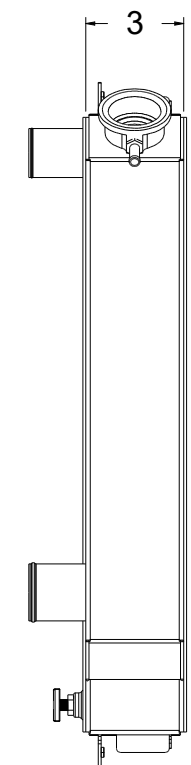

8 7 6 5 4 3 2 1

D

D

SKU #	Transmission	Core Size
1-547-100	Manual	Standard (2 Rows Of 1" Tubes)
1-547-200	Manual	Upgraded (2 Rows Of 1.25" Tubes)

C

C

B

B