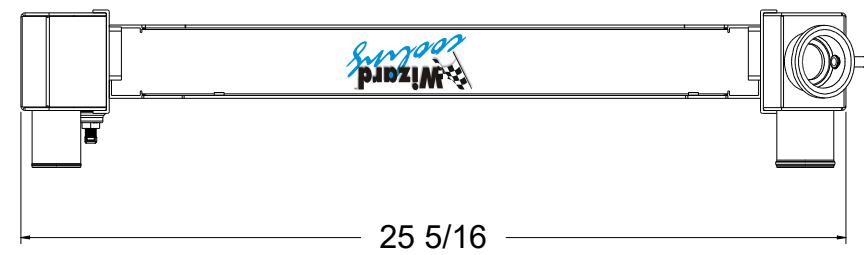

8 7 6 5 4 3 2 1

D

D

SKU #	Transmission	Core Size
1-547-100	Manual	Standard (2 Rows Of 1" Tubes)
1-547-200	Manual	Upgraded (2 Rows Of 1.25" Tubes)

C

C

B

B