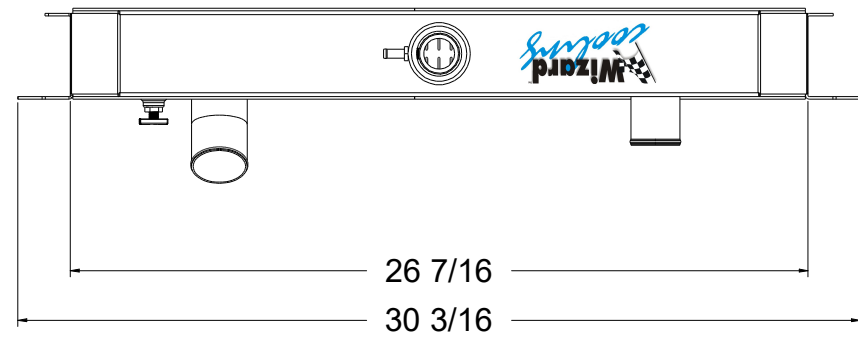

8 7 6 5 4 3 2 1

D  
C  
B  
A

D  
C  
B  
A

SKU #	Transmission	Core Size
1-444-100	Manual	Standard (2 Rows Of 1" Tubes)
1-444-200	Manual	Upgraded (2 Rows Of 1.25" Tubes)

**Wizard**  
*cooling*  
Custom Aluminum Radiators  
[www.wizardcooling.com](http://www.wizardcooling.com)