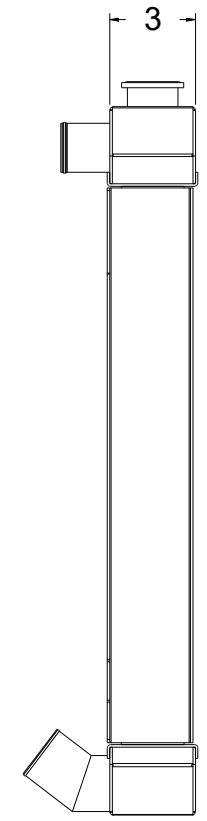

8 7 6 5 4 3 2 1

D  
C  
B  
A

D  
C  
B  
A

SKU #	Transmission	Core Size
1-444-100	Manual	Standard (2 Rows Of 1" Tubes)
1-444-200	Manual	Upgraded (2 Rows Of 1.25" Tubes)

**Wizard**  
*cooling*  
Custom Aluminum Radiators  
[www.wizardcooling.com](http://www.wizardcooling.com)

Contact Us:  
716-655-6760

Part Number  
**1-444-Radiator**

8 7 6 5 4 3 2 1