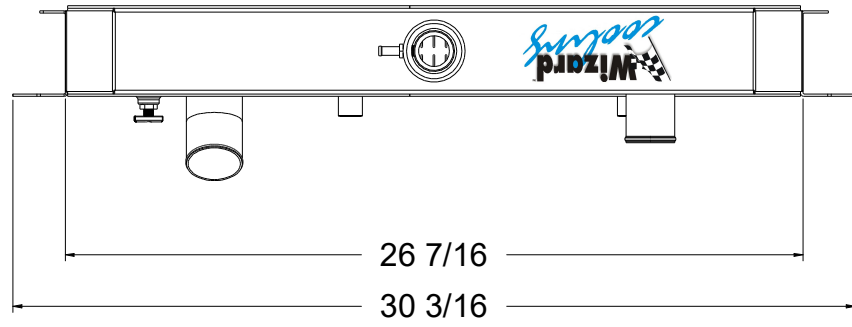

8 7 6 5 4 3 2 1

D

D

SKU #	Transmission	Core Size
1-444-110	Automatic	Standard (2 Rows Of 1" Tubes)
1-444-210	Automatic	Upgraded (2 Rows Of 1.25" Tubes)

C

C

B

B