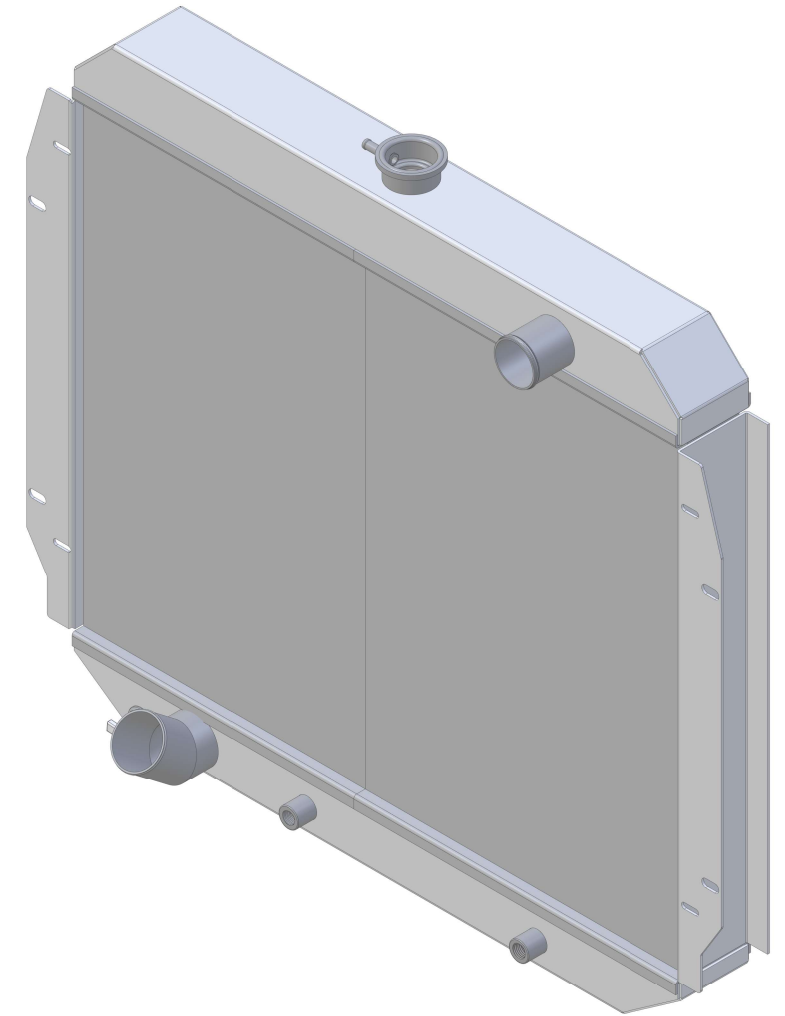

8 7 6 5 4 3 2 1

Wizard™ cooling
Custom Aluminum Radiators
www.wizardcooling.com

Contact Us:
716-655-6760

Part Number
1-444-Radiator