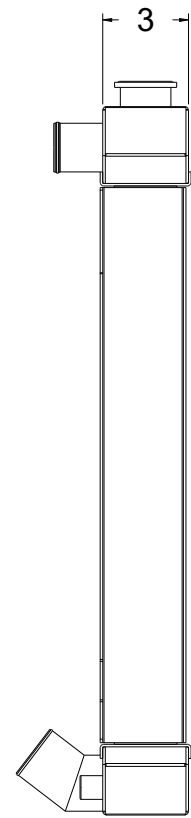

8 7 6 5 4 3 2 1

Wizard™ cooling
Custom Aluminum Radiators
www.wizardcooling.com

Contact Us:
716-655-6760

Part Number
1-444-Radiator