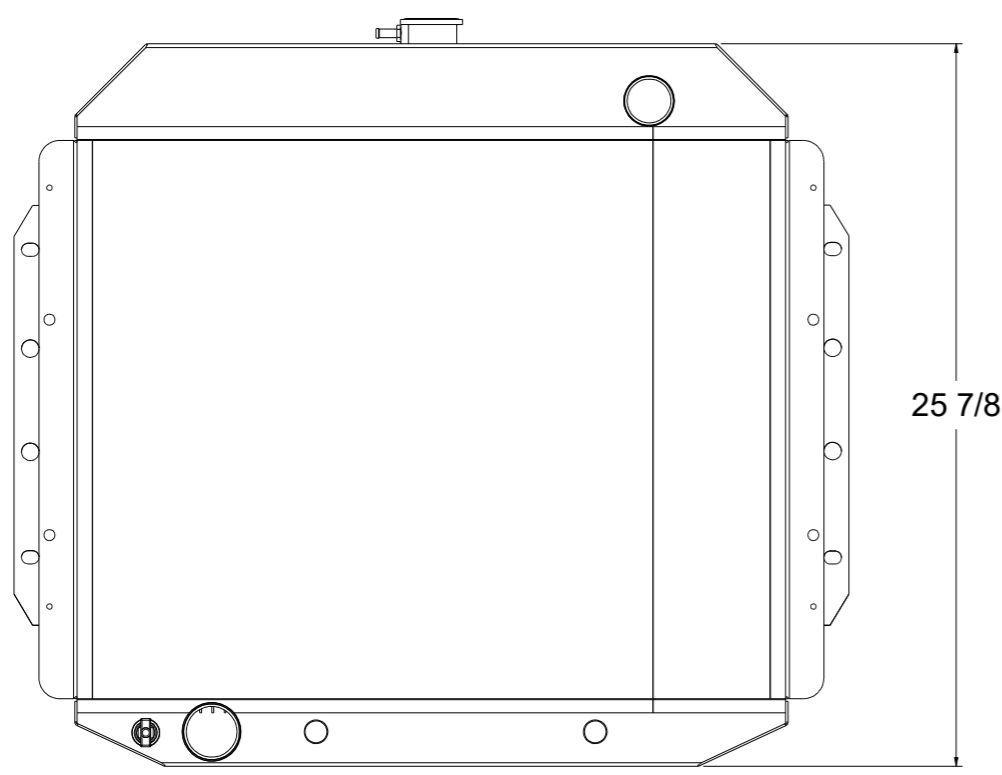

8 7 6 5 4 3 2 1

D

D

SKU #	Transmission	Core Size
1-433-110	Automatic	Standard (2 Rows Of 1" Tubes)
1-433-210	Automatic	Upgraded (2 Rows Of 1.25" Tubes)

C

C

B

B