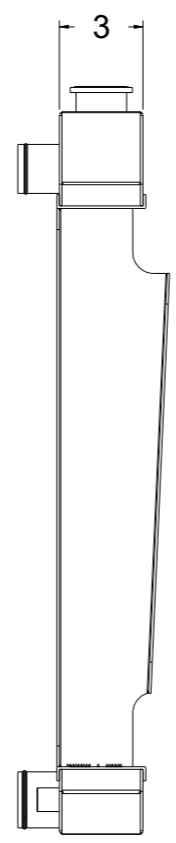

8 7 6 5 4 3 2 1

D

D

SKU #	Transmission	Core Size
1-433-110	Automatic	Standard (2 Rows Of 1" Tubes)
1-433-210	Automatic	Upgraded (2 Rows Of 1.25" Tubes)

C

C

B

B