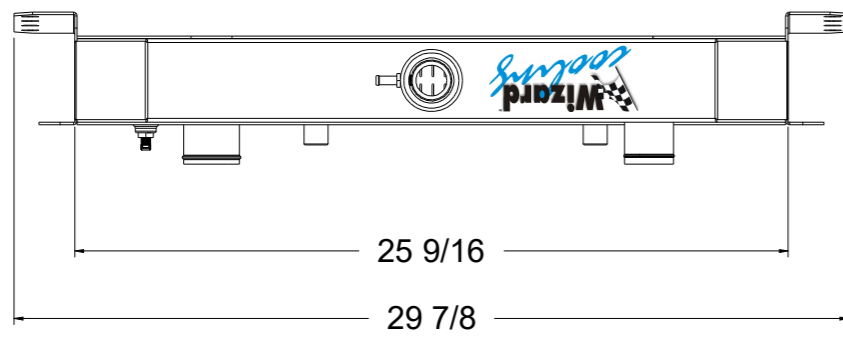

8 7 6 5 4 3 2 1

D

D

SKU #	Transmission	Core Size
1-433-110	Automatic	Standard (2 Rows Of 1" Tubes)
1-433-210	Automatic	Upgraded (2 Rows Of 1.25" Tubes)

C

C

B

B