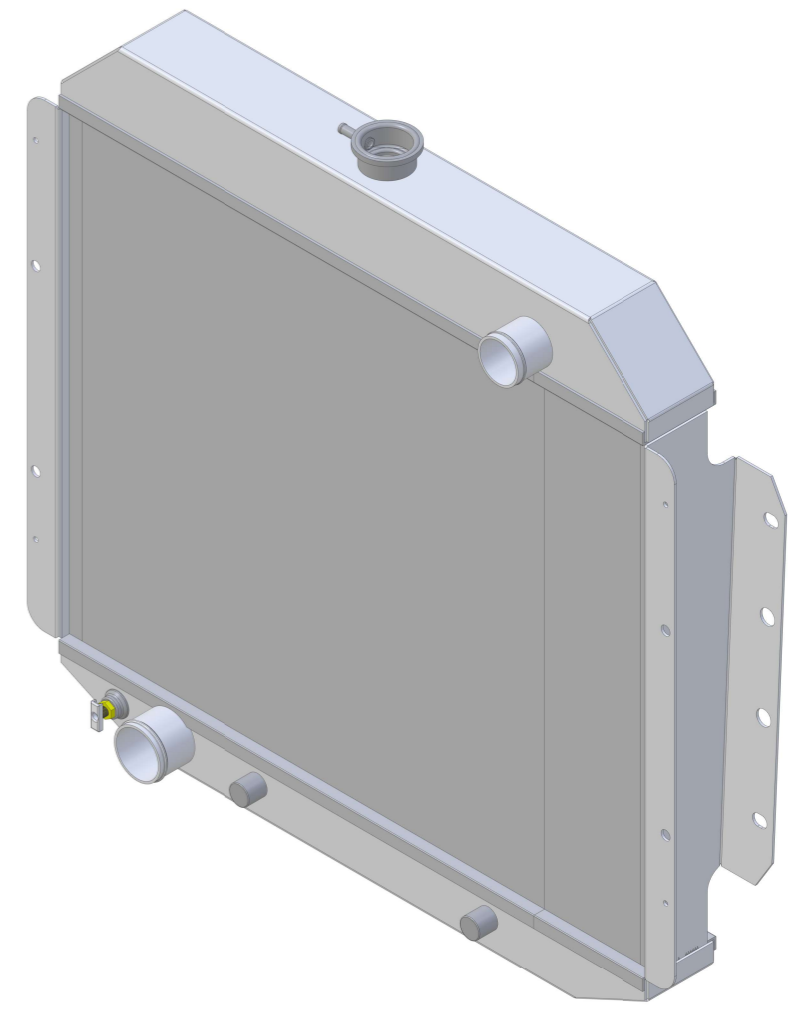

8 7 6 5 4 3 2 1

D

D

SKU #	Transmission	Core Size
1-433-110	Automatic	Standard (2 Rows Of 1" Tubes)
1-433-210	Automatic	Upgraded (2 Rows Of 1.25" Tubes)

C

C

B

B