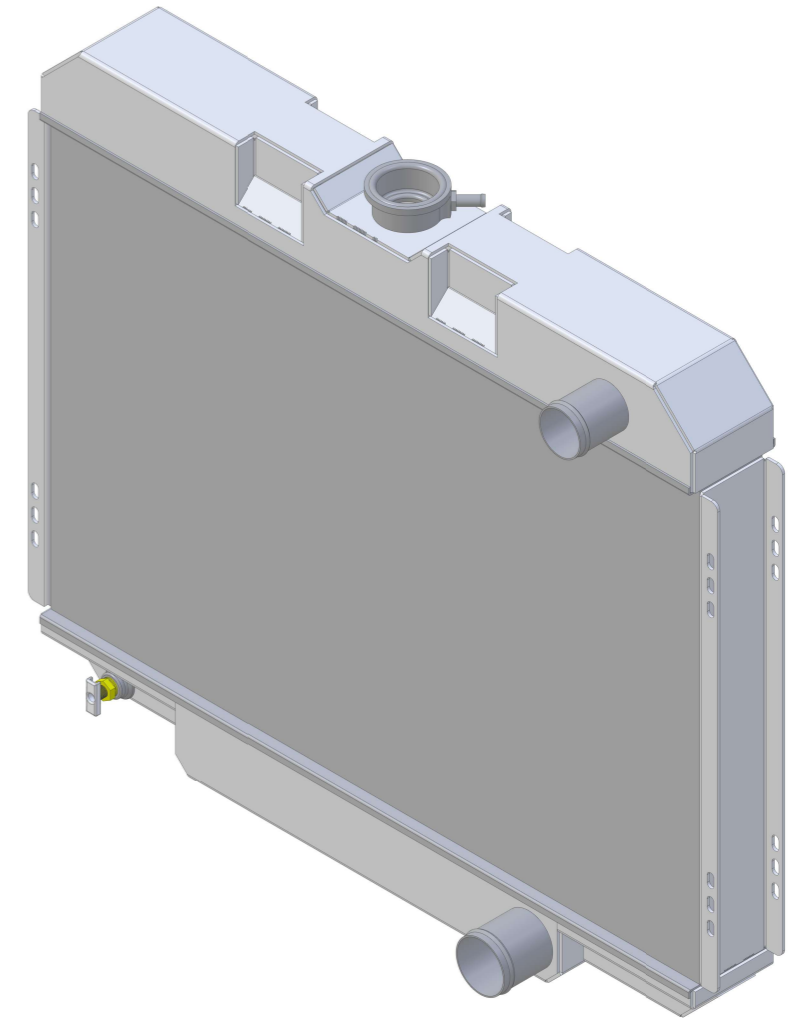

SKU #	Transmission	Core Size
1-338-100	Manual	Standard (2 Rows Of 1" Tubes)
1-338-200	Manual	Upgraded (2 Rows Of 1.25" Tubes)

Wizard
cooling
Custom Aluminum Radiators
www.wizardcooling.com

Contact Us:
716-655-6760

Part Number
1-338-Radiator