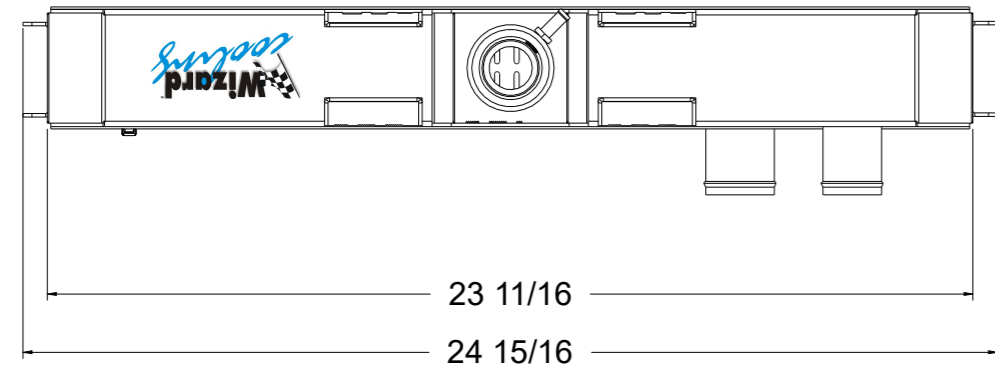

SKU #	Transmission	Core Size
1-338-100	Manual	Standard (2 Rows Of 1" Tubes)
1-338-200	Manual	Upgraded (2 Rows Of 1.25" Tubes)

Wizard
cooling
Custom Aluminum Radiators
www.wizardcooling.com

Contact Us:
716-655-6760