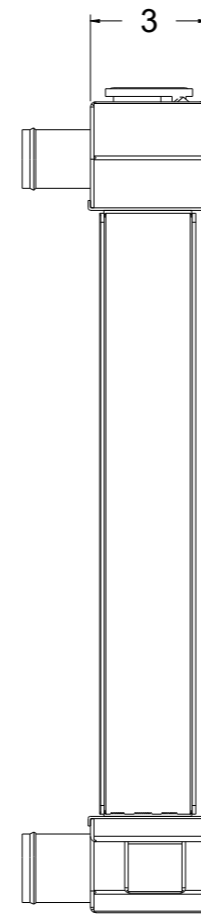

SKU #	Transmission	Core Size
1-338-100	Manual	Standard (2 Rows Of 1" Tubes)
1-338-200	Manual	Upgraded (2 Rows Of 1.25" Tubes)

Wizard
cooling
Custom Aluminum Radiators
www.wizardcooling.com

Contact Us:
716-655-6760

Part Number
1-338-Radiator