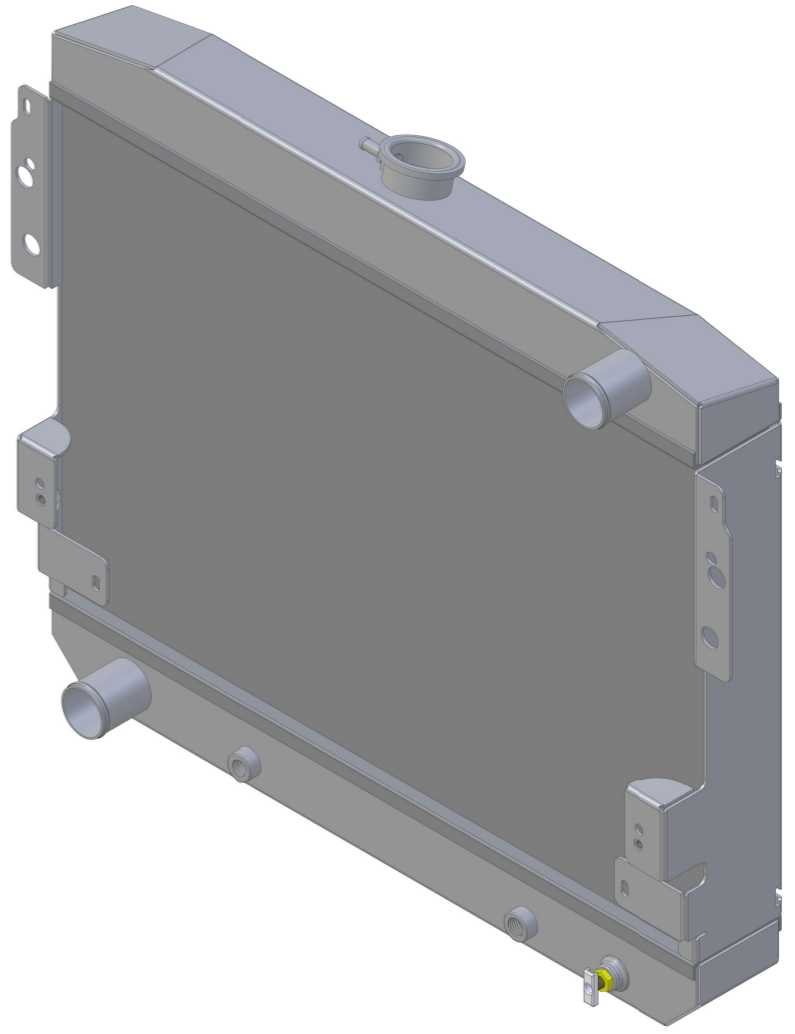

SKU #	Transmission	Core Size
1-514-110	Automatic	Standard (2 Rows Of 1" Tubes)
1-514-210	Automatic	Upgraded (2 Rows Of 1.25" Tubes)

  
**Wizard**  
*cooling*  
 Custom Aluminum Radiators  
[www.wizardcooling.com](http://www.wizardcooling.com)