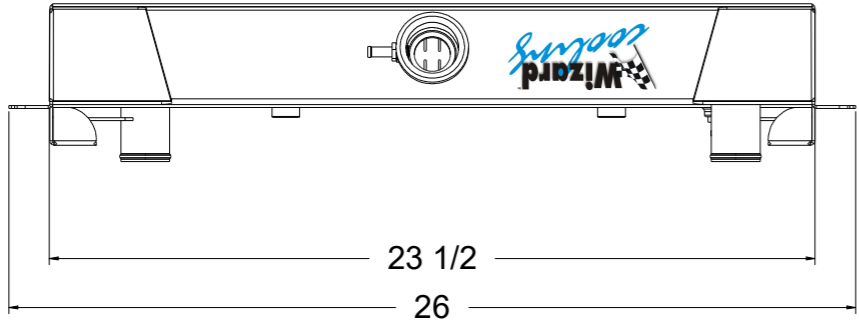

SKU #	Transmission	Core Size
1-514-110	Automatic	Standard (2 Rows Of 1" Tubes)
1-514-210	Automatic	Upgraded (2 Rows Of 1.25" Tubes)

  
**Wizard**  
*cooling*  
 Custom Aluminum Radiators  
[www.wizardcooling.com](http://www.wizardcooling.com)