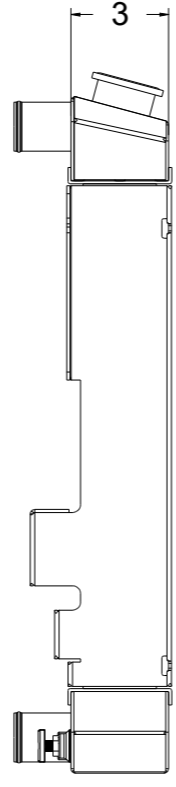

SKU #	Transmission	Core Size
1-514-110	Automatic	Standard (2 Rows Of 1" Tubes)
1-514-210	Automatic	Upgraded (2 Rows Of 1.25" Tubes)

  
**Wizard**  
*cooling*  
 Custom Aluminum Radiators  
[www.wizardcooling.com](http://www.wizardcooling.com)