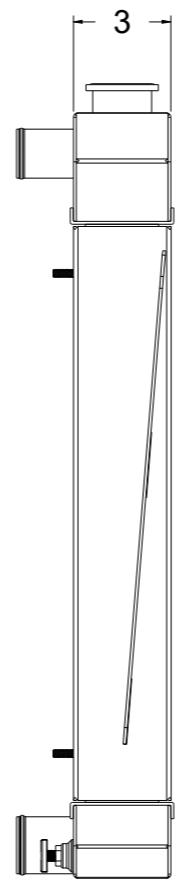

8 7 6 5 4 3 2 1

D

D

SKU #	Transmission	Core Size
1-40005-100	Manual	Standard (2 Rows Of 1" Tubes)
1-40005-200	Manual	Upgraded (2 Rows Of 1.25" Tubes)

C

C

B

B