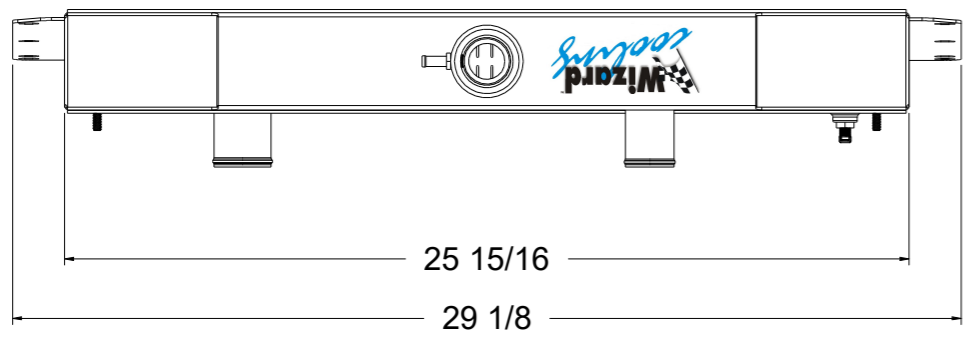

8 7 6 5 4 3 2 1

D

D

SKU #	Transmission	Core Size
1-40005-100	Manual	Standard (2 Rows Of 1" Tubes)
1-40005-200	Manual	Upgraded (2 Rows Of 1.25" Tubes)

C

C

B

B