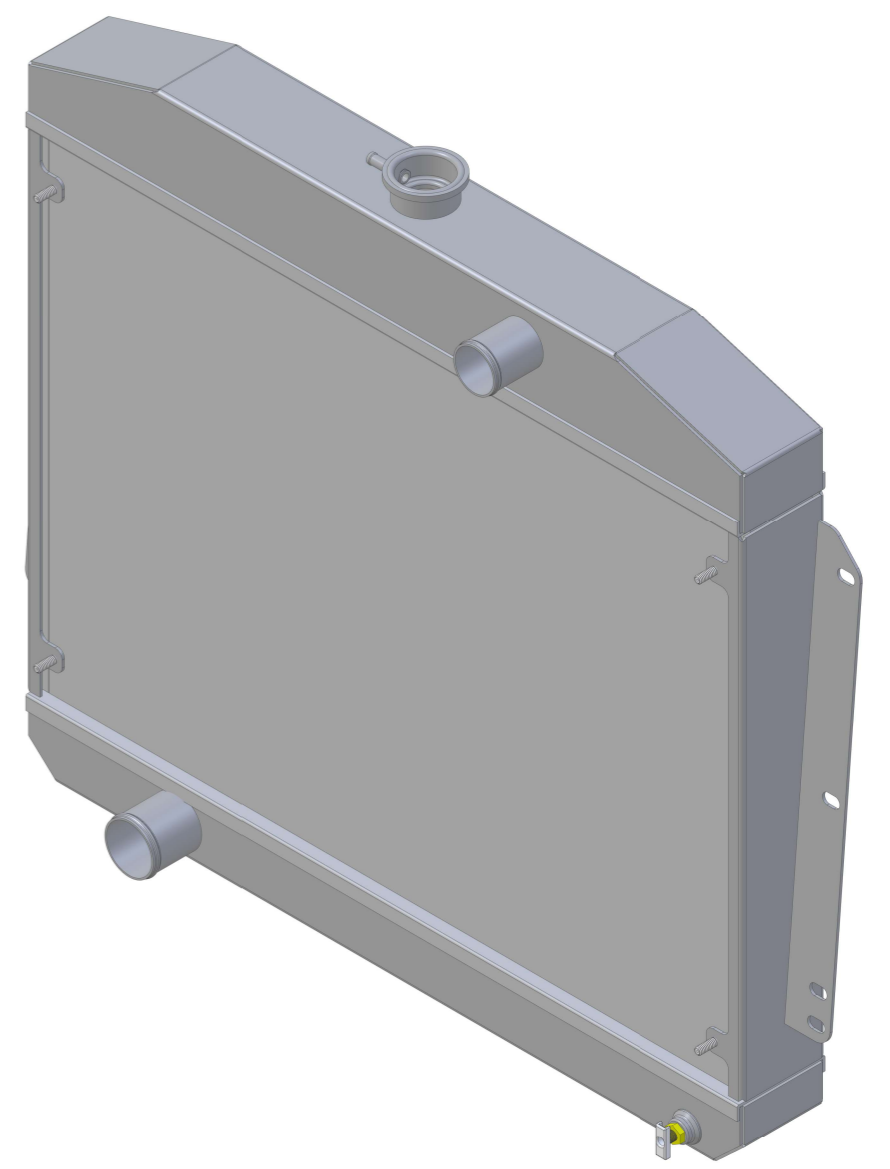

8 7 6 5 4 3 2 1

D

D

SKU #	Transmission	Core Size
1-40005-100	Manual	Standard (2 Rows Of 1" Tubes)
1-40005-200	Manual	Upgraded (2 Rows Of 1.25" Tubes)

C

C

B

B