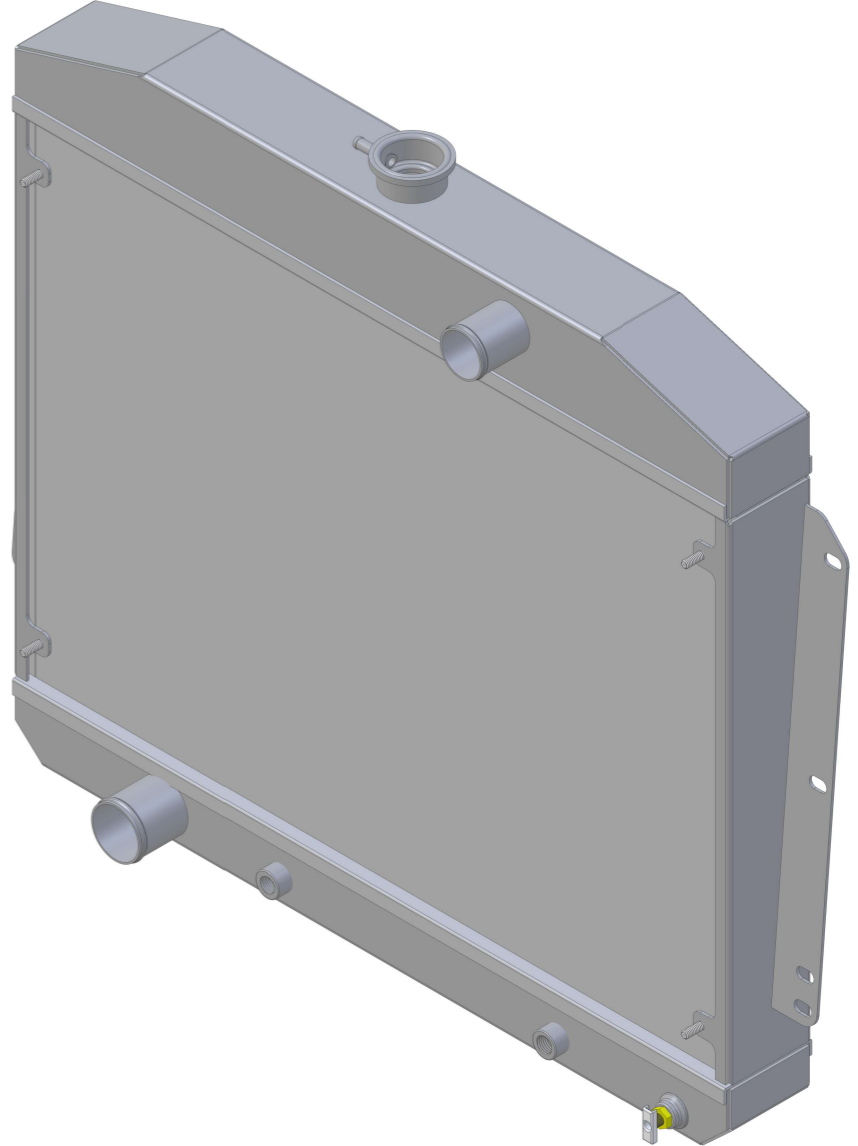

Wizard
cooling
Custom Aluminum Radiators
www.wizardcooling.com

Contact Us:
716-655-6760

Part Number
1-40005-Radiator

8 7 6 5 4 3 2 1