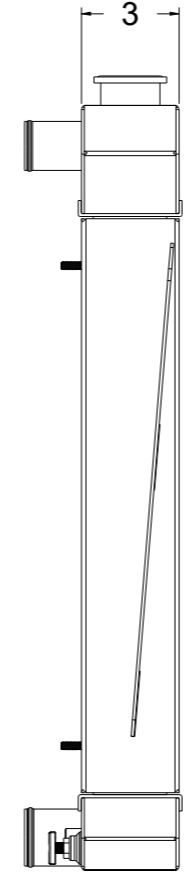

Wizard
cooling
Custom Aluminum Radiators
www.wizardcooling.com

Contact Us:
716-655-6760

Part Number
1-40005-Radiator

8 7 6 5 4 3 2 1