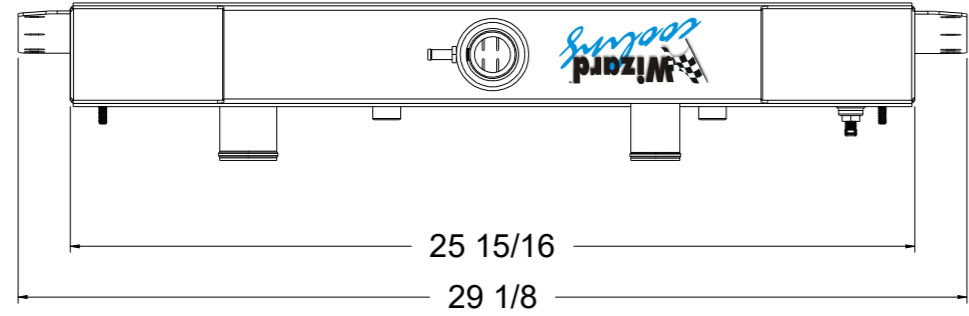

8 7 6 5 4 3 2 1

D

D

SKU #	Transmission	Core Size
1-40005-110	Automatic	Standard (2 Rows Of 1" Tubes)
1-40005-210	Automatic	Upgraded (2 Rows Of 1.25" Tubes)

C

C

B

B