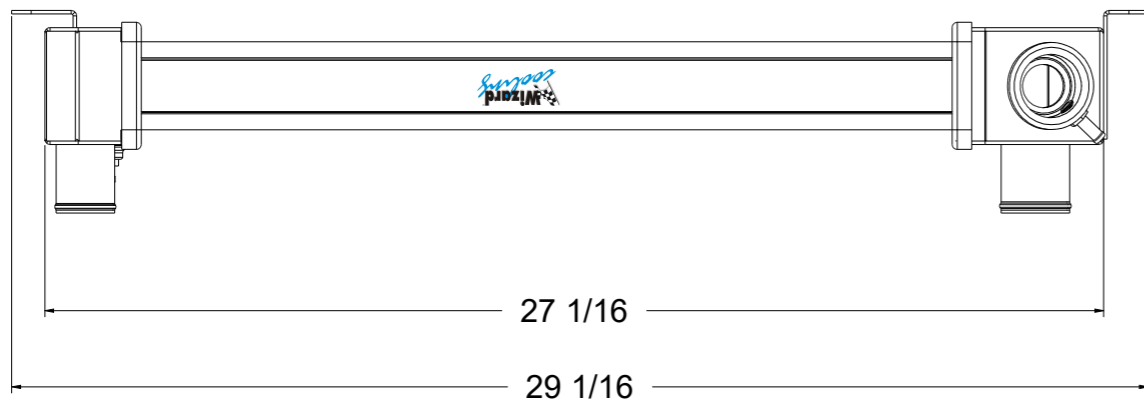

8 7 6 5 4 3 2 1

D

D

SKU #	Transmission	Core Size
1-337-100	Manual	Standard (2 Rows Of 1" Tubes)
1-337-200	Manual	Upgraded (2 Rows Of 1.25" Tubes)

C

C

B

B