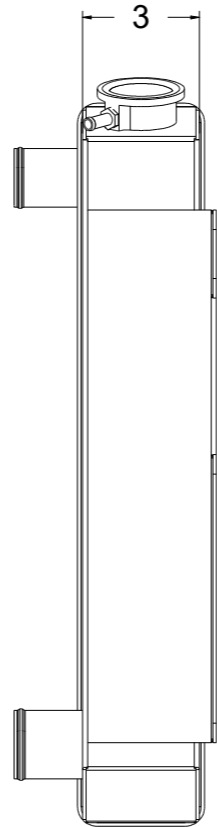

8 7 6 5 4 3 2 1

D

D

SKU #	Transmission	Core Size
1-337-100	Manual	Standard (2 Rows Of 1" Tubes)
1-337-200	Manual	Upgraded (2 Rows Of 1.25" Tubes)

C

C

B

B

A

A

8 7 6 5 4 3 2 1

Contact Us:
716-655-6760

Part Number
1-337-Radiator