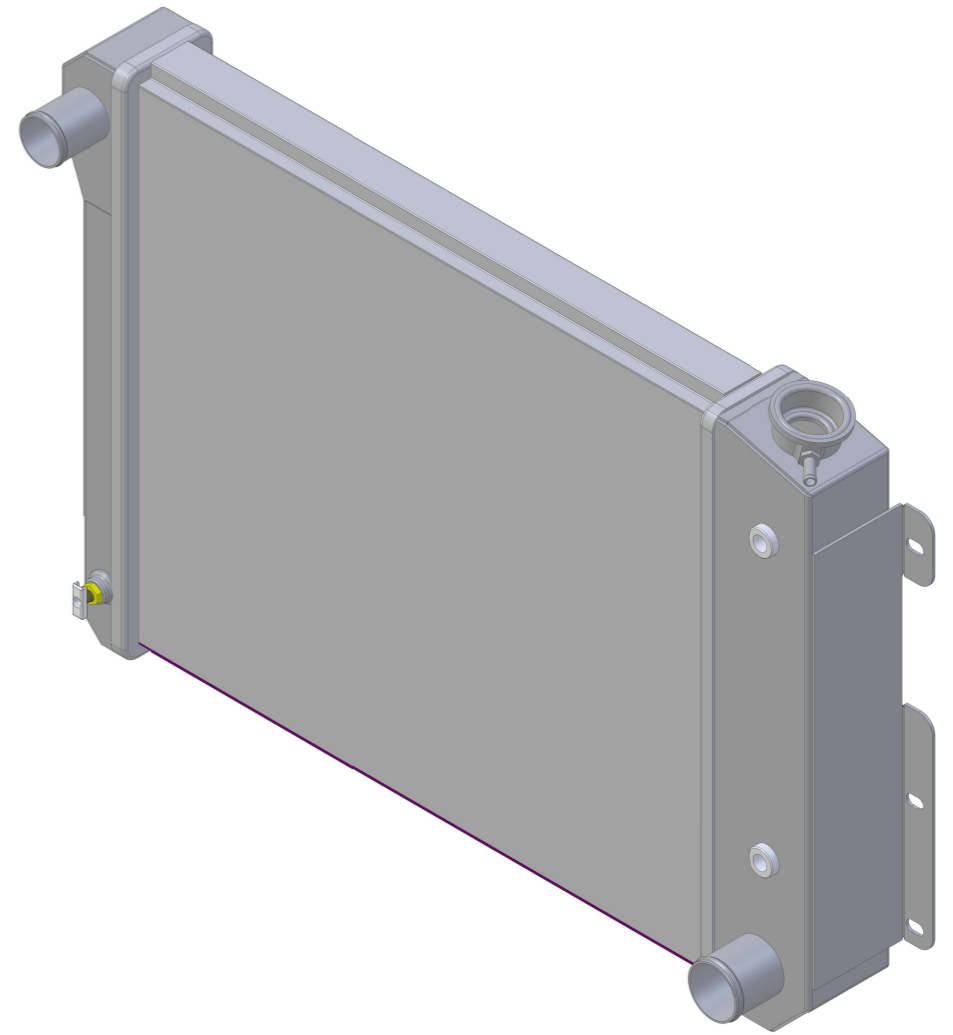

SKU #	Transmission	Core Size
1-337-110	Automatic	Standard (2 Rows Of 1" Tubes)
1-337-210	Automatic	Upgraded (2 Rows Of 1.25" Tubes)

**Wizard**  
*cooling*  
Custom Aluminum Radiators  
[www.wizardcooling.com](http://www.wizardcooling.com)