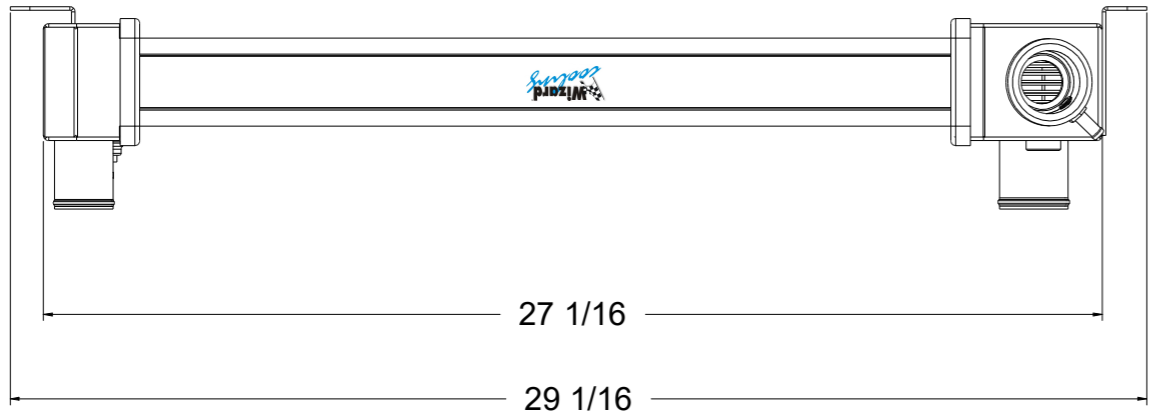

SKU #	Transmission	Core Size
1-337-110	Automatic	Standard (2 Rows Of 1" Tubes)
1-337-210	Automatic	Upgraded (2 Rows Of 1.25" Tubes)

**Wizard**  
*cooling*  
Custom Aluminum Radiators  
[www.wizardcooling.com](http://www.wizardcooling.com)