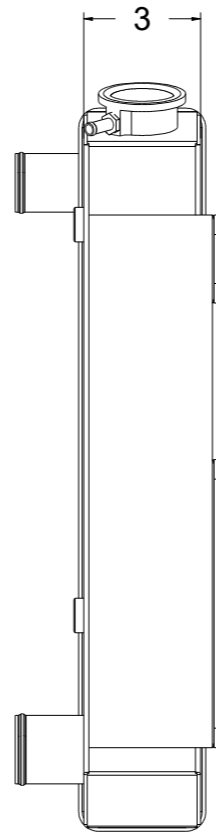

SKU #	Transmission	Core Size
1-337-110	Automatic	Standard (2 Rows Of 1" Tubes)
1-337-210	Automatic	Upgraded (2 Rows Of 1.25" Tubes)

**Wizard**  
*cooling*  
Custom Aluminum Radiators  
[www.wizardcooling.com](http://www.wizardcooling.com)