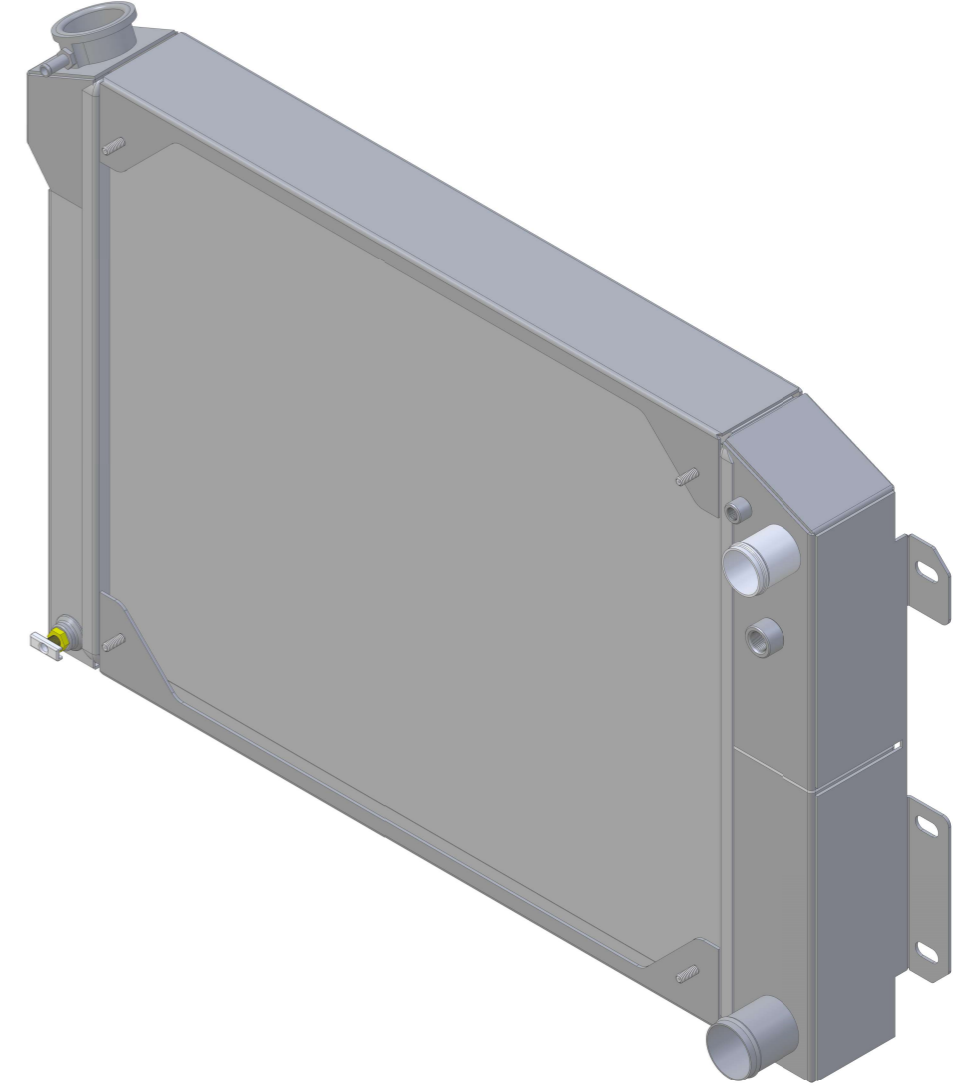

8 7 6 5 4 3 2 1

D

D

SKU #	Transmission	Core Size
1-370-100LS	Manual	Standard (2 Rows Of 1" Tubes)
1-370-200LS	Manual	Upgraded (2 Rows Of 1.25" Tubes)

C

C

B

B