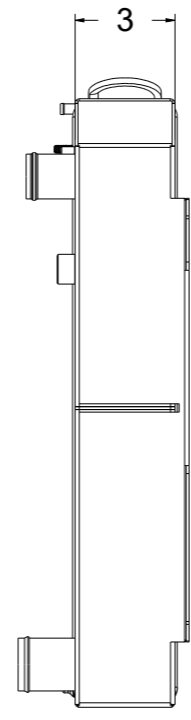

8 7 6 5 4 3 2 1

D

D

SKU #	Transmission	Core Size
1-370-100LS	Manual	Standard (2 Rows Of 1" Tubes)
1-370-200LS	Manual	Upgraded (2 Rows Of 1.25" Tubes)

C

C

B

B