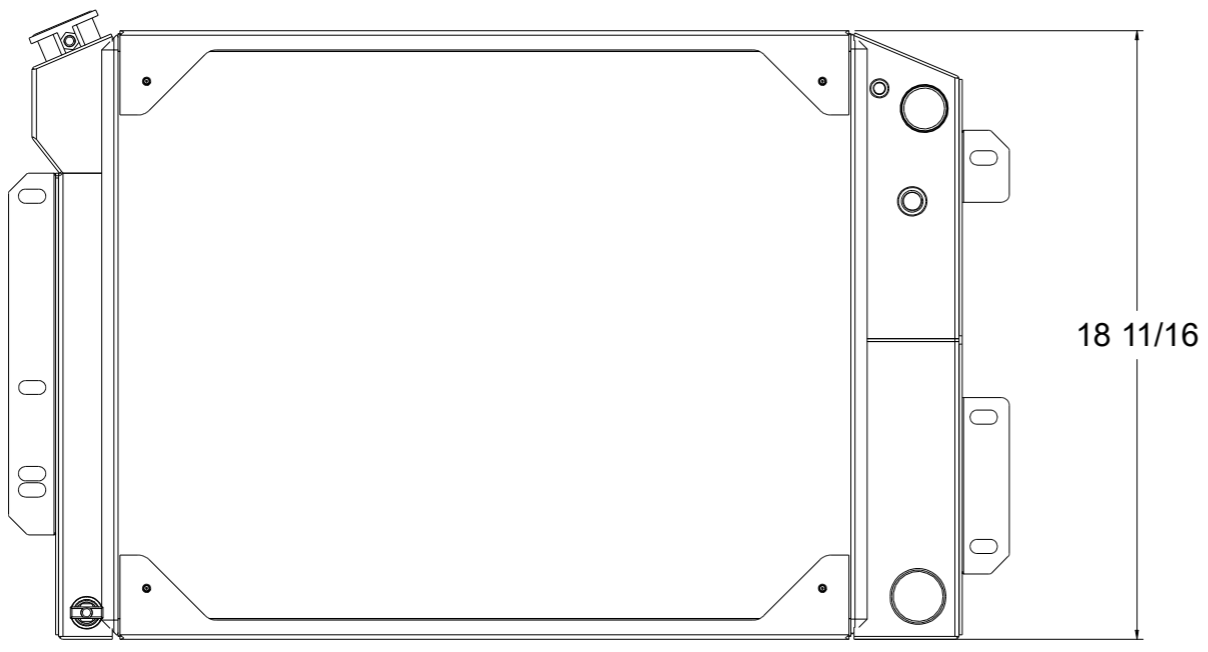

8 7 6 5 4 3 2 1

D

D

SKU #	Transmission	Core Size
1-370-100LS	Manual	Standard (2 Rows Of 1" Tubes)
1-370-200LS	Manual	Upgraded (2 Rows Of 1.25" Tubes)

C

C

B

B