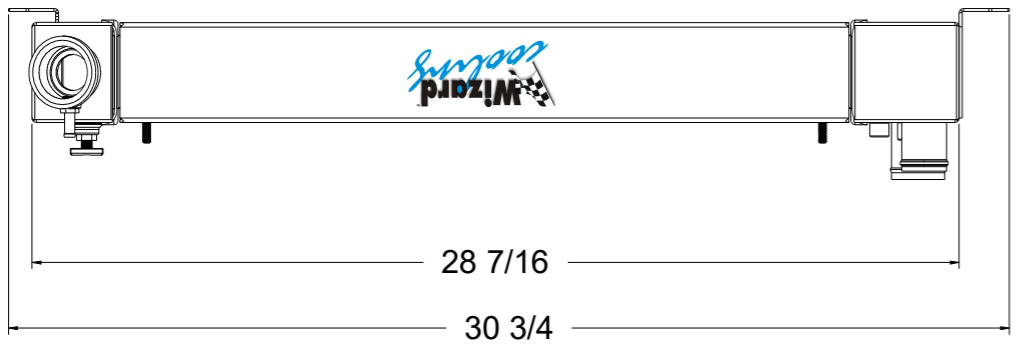

8 7 6 5 4 3 2 1

D

D

SKU #	Transmission	Core Size
1-370-100LS	Manual	Standard (2 Rows Of 1" Tubes)
1-370-200LS	Manual	Upgraded (2 Rows Of 1.25" Tubes)

C

C

B

B