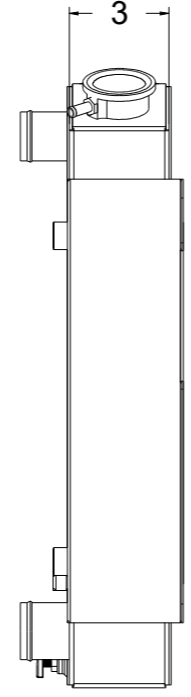

A

A

Wizard
cooling
Custom Aluminum Radiators
www.wizardcooling.com

Contact Us:
716-655-6760

Part Number
1-371-Radiator

8 7 6 5 4 3 2 1