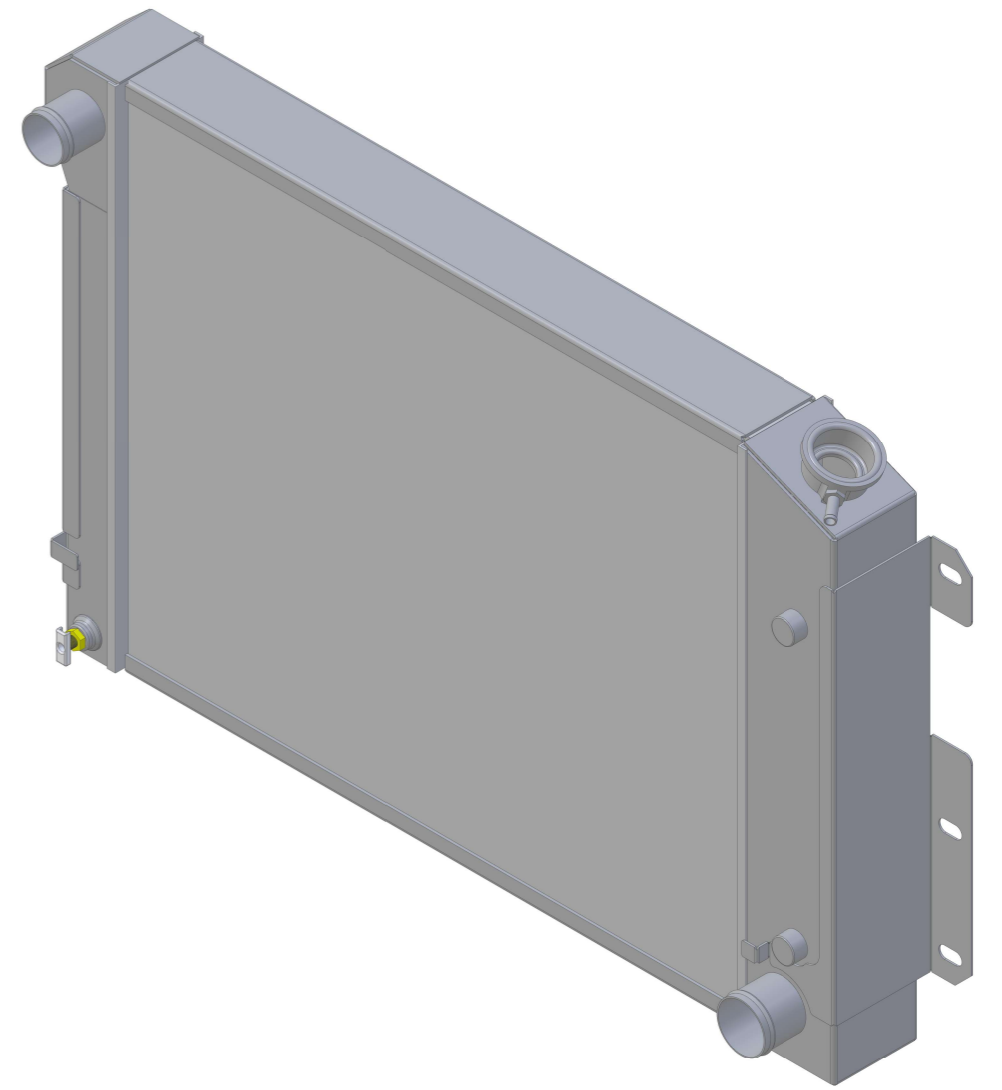

A

A

Wizard
cooling
Custom Aluminum Radiators
www.wizardcooling.com

Contact Us:
716-655-6760

Part Number
1-371-Radiator

8 7 6 5 4 3 2 1