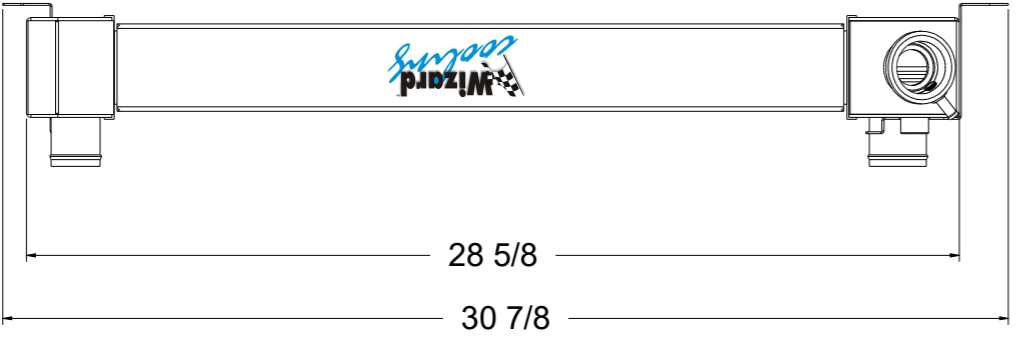

8 7 6 5 4 3 2 1

D

D

SKU #	Transmission	Core Size
1-371-110	Automatic	Standard (2 Rows Of 1" Tubes)
1-371-210	Automatic	Upgraded (2 Rows Of 1.25" Tubes)

C

C

B

B