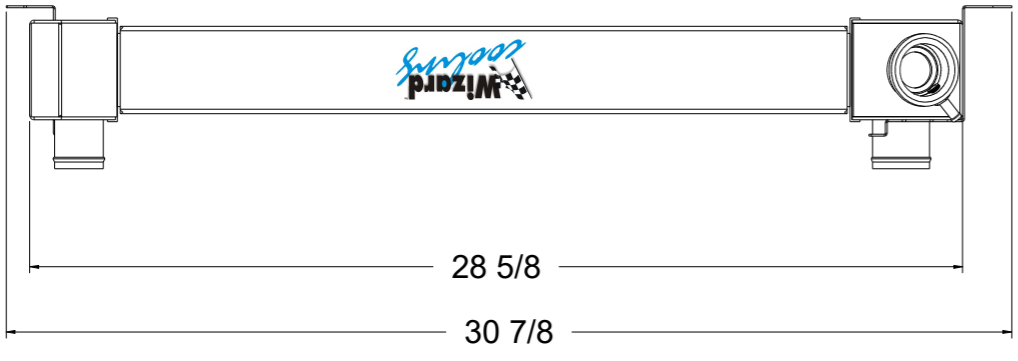

8 7 6 5 4 3 2 1

D

D

SKU #	Transmission	Core Size
1-371-100	Manual	Standard (2 Rows Of 1" Tubes)
1-371-200	Manual	Upgraded (2 Rows Of 1.25" Tubes)

C

C

B

B