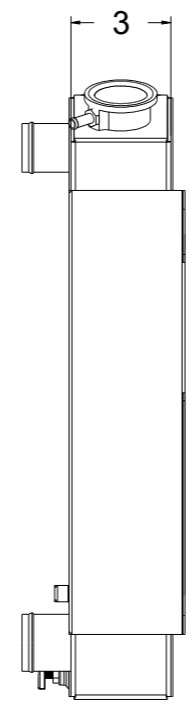

A

A

Wizard
cooling
Custom Aluminum Radiators
www.wizardcooling.com

Contact Us:
716-655-6760

Part Number
1-371-Radiator

8 7 6 5 4 3 2 1