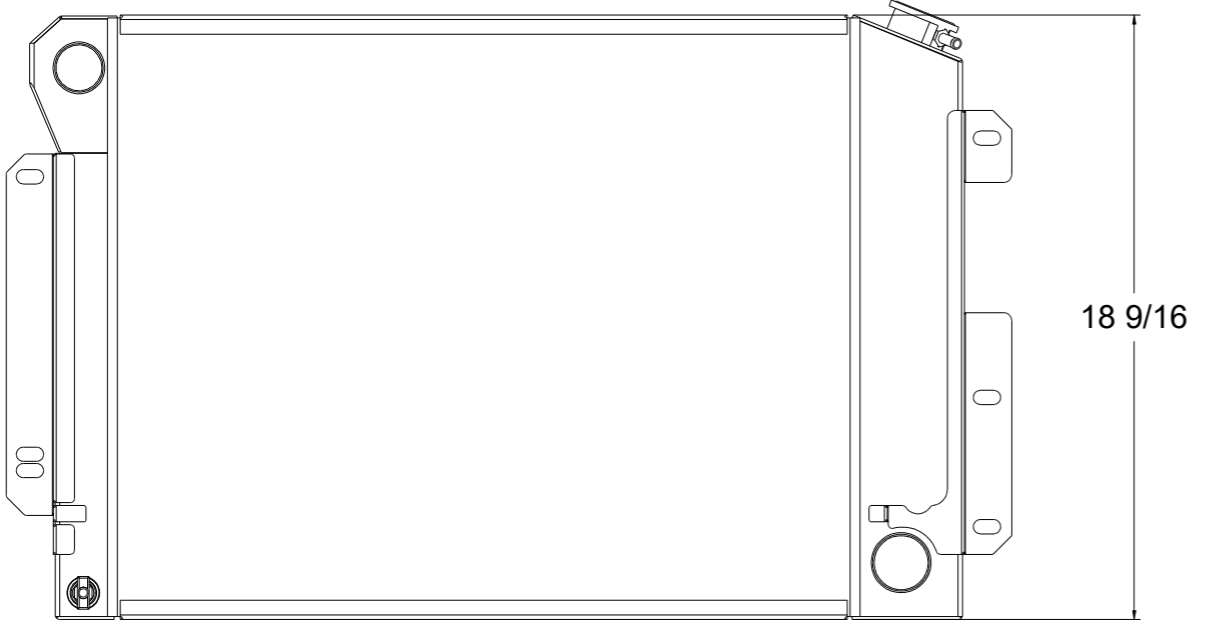

8 7 6 5 4 3 2 1

D

D

SKU #	Transmission	Core Size
1-371-100	Manual	Standard (2 Rows Of 1" Tubes)
1-371-200	Manual	Upgraded (2 Rows Of 1.25" Tubes)

C

C

B

B