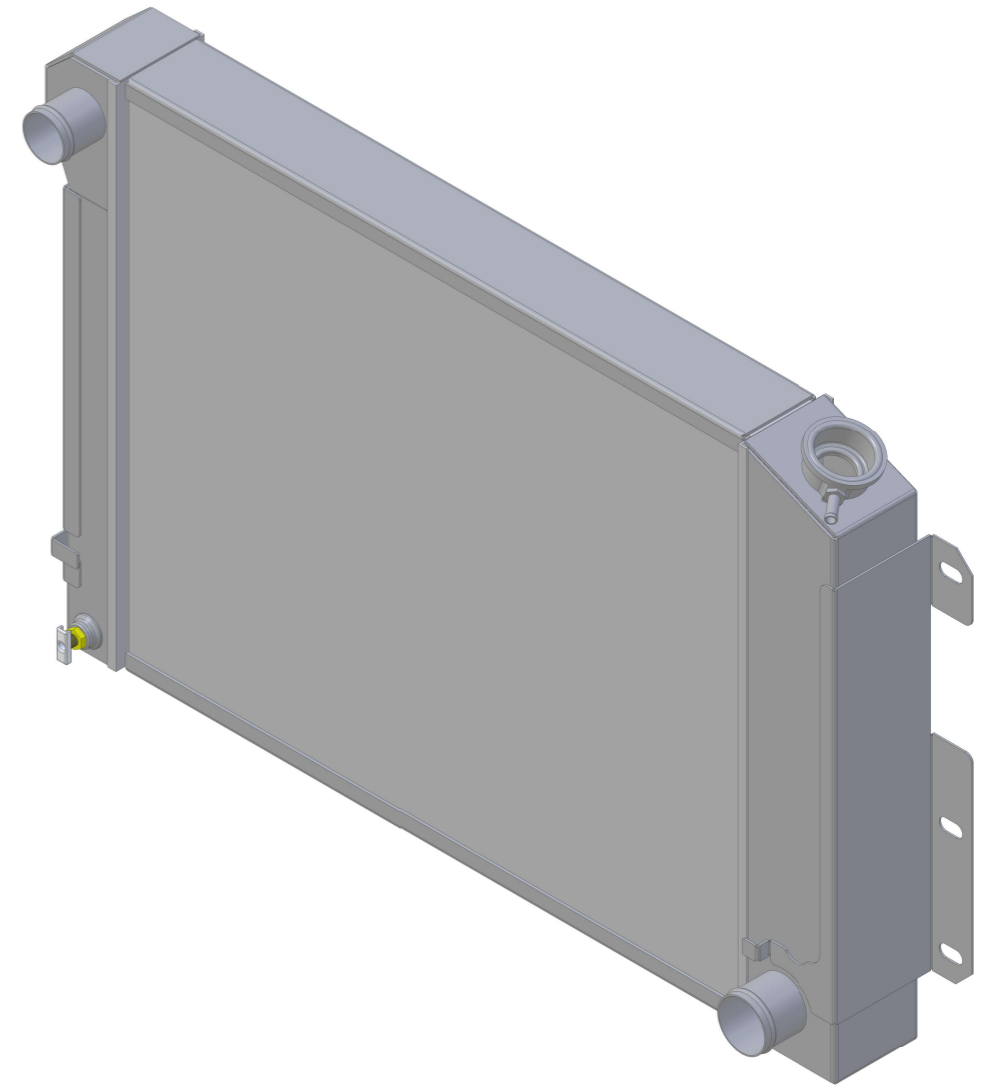

A

A

Wizard
cooling
Custom Aluminum Radiators
www.wizardcooling.com

Contact Us:
716-655-6760

Part Number
1-371-Radiator

8 7 6 5 4 3 2 1