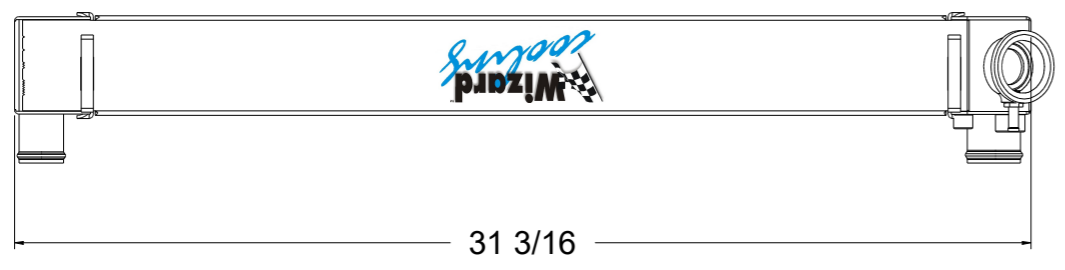

8 7 6 5 4 3 2 1

D

D

SKU #	Transmission	Core Size
1-951-100	Manual	Standard (2 Rows Of 1" Tubes)
1-951-200	Manual	Upgraded (2 Rows Of 1.25" Tubes)

C

C

B

B