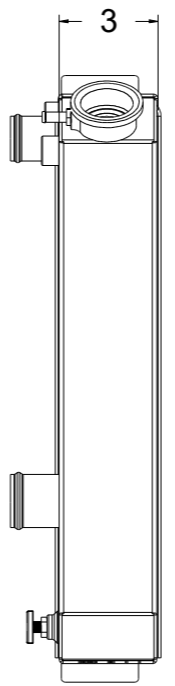

8 7 6 5 4 3 2 1

D

D

SKU #	Transmission	Core Size
1-951-100	Manual	Standard (2 Rows Of 1" Tubes)
1-951-200	Manual	Upgraded (2 Rows Of 1.25" Tubes)

C

C

B

B