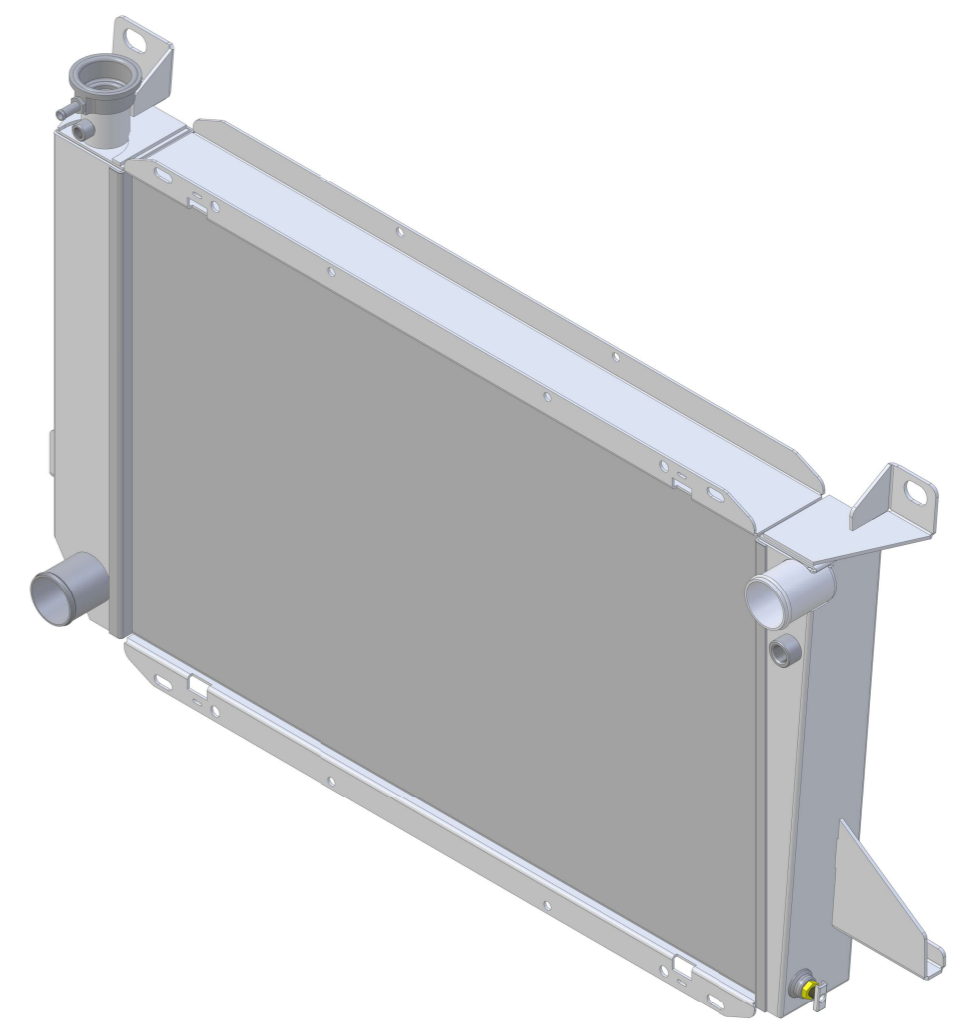

SKU #	Transmission	Core Size
1-1451-100	Manual	Standard (2 Rows Of 1" Tubes)
1-1451-200	Manual	Upgraded (2 Rows Of 1.25" Tubes)

  
**Wizard**  
*cooling*  
 Custom Aluminum Radiators  
[www.wizardcooling.com](http://www.wizardcooling.com)