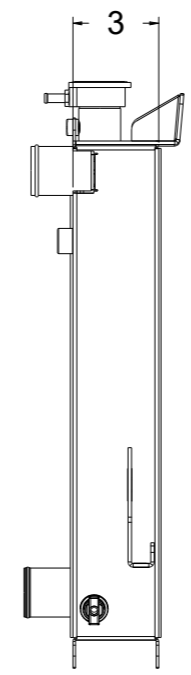

SKU #	Transmission	Core Size
1-1451-100	Manual	Standard (2 Rows Of 1" Tubes)
1-1451-200	Manual	Upgraded (2 Rows Of 1.25" Tubes)

  
**Wizard**  
*cooling*  
 Custom Aluminum Radiators  
[www.wizardcooling.com](http://www.wizardcooling.com)