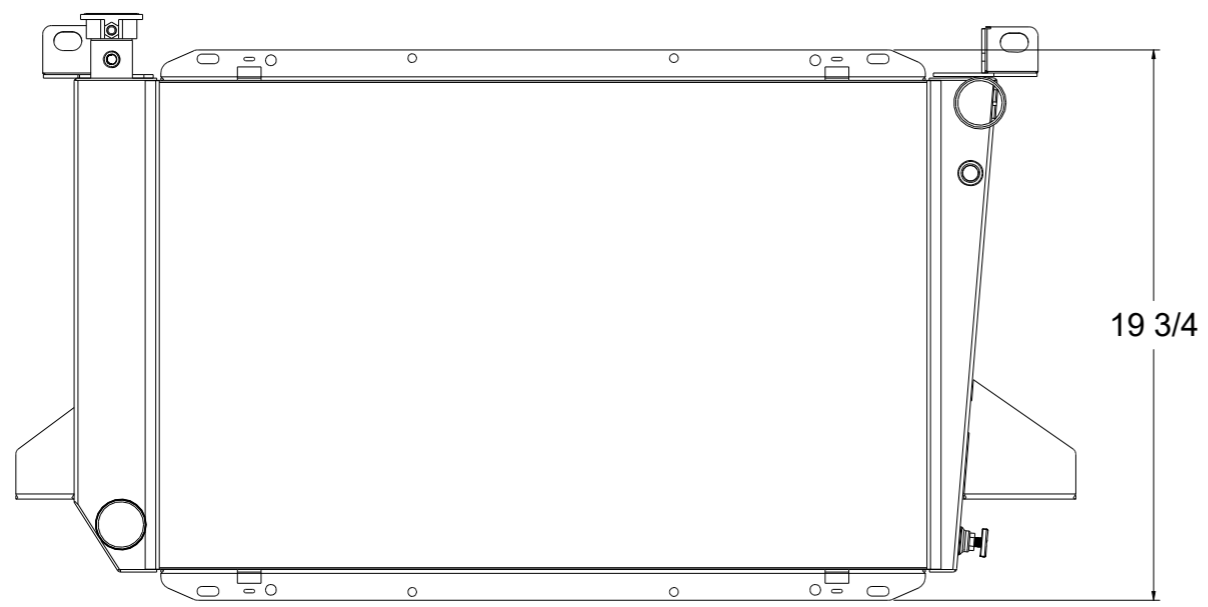

SKU #	Transmission	Core Size
1-1451-100	Manual	Standard (2 Rows Of 1" Tubes)
1-1451-200	Manual	Upgraded (2 Rows Of 1.25" Tubes)

  
**Wizard**  
*cooling*  
 Custom Aluminum Radiators  
[www.wizardcooling.com](http://www.wizardcooling.com)