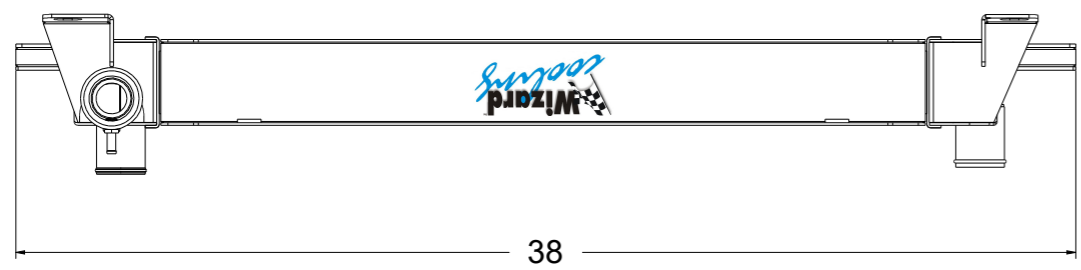

SKU #	Transmission	Core Size
1-1451-100	Manual	Standard (2 Rows Of 1" Tubes)
1-1451-200	Manual	Upgraded (2 Rows Of 1.25" Tubes)

  
**Wizard**  
*cooling*  
 Custom Aluminum Radiators  
[www.wizardcooling.com](http://www.wizardcooling.com)