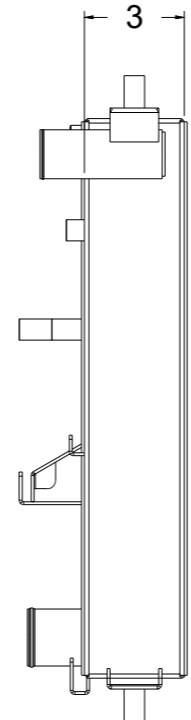

8 7 6 5 4 3 2 1

D

D

SKU #	Transmission	Core Size
1-2139-100	Manual	Standard (2 Rows Of 1" Tubes)
1-2139-200	Manual	Upgraded (2 Rows Of 1.25" Tubes)

C

C

B

B