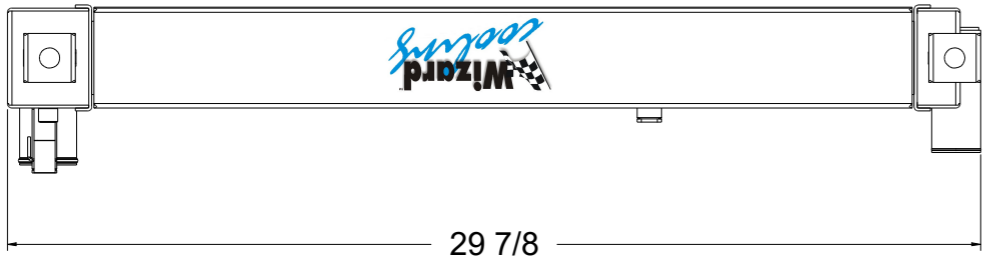

8 7 6 5 4 3 2 1

D

D

SKU #	Transmission	Core Size
1-2139-100	Manual	Standard (2 Rows Of 1" Tubes)
1-2139-200	Manual	Upgraded (2 Rows Of 1.25" Tubes)

C

C

B

B