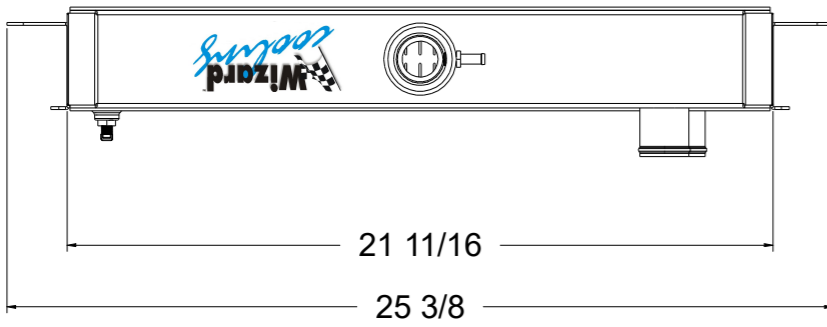

8 7 6 5 4 3 2 1

D

D

SKU #	Transmission	Core Size
1-497-100	Manual	Standard (2 Rows Of 1" Tubes)
1-497-200	Manual	Upgraded (2 Rows Of 1.25" Tubes)

C

C

B

B