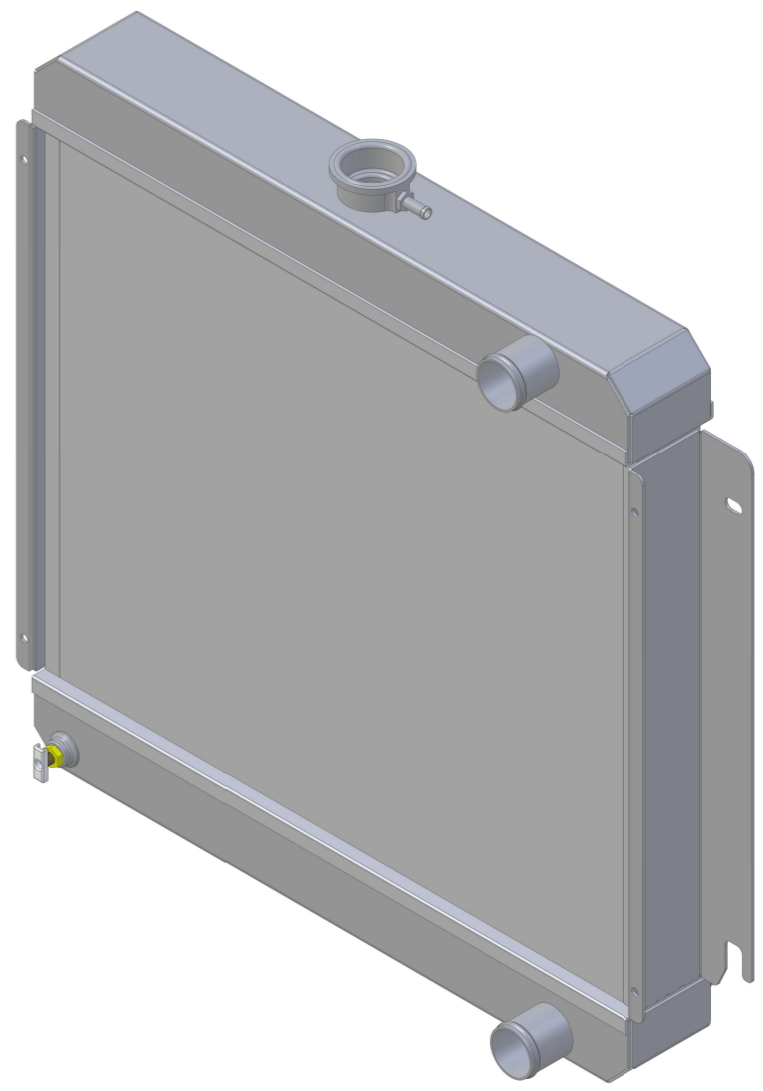

8 7 6 5 4 3 2 1

D

D

SKU #	Transmission	Core Size
1-497-100	Manual	Standard (2 Rows Of 1" Tubes)
1-497-200	Manual	Upgraded (2 Rows Of 1.25" Tubes)

C

C

B

B