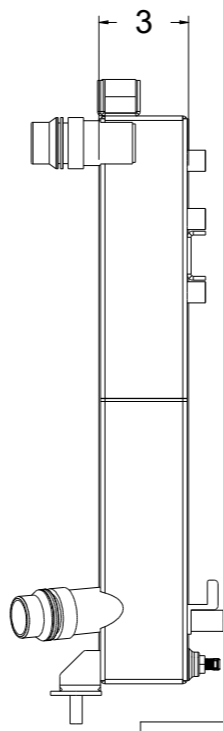

8 7 6 5 4 3 2 1

D

D

SKU #	Transmission	Core Size
1-2050-100	Manual	Standard (2 Rows Of 1" Tubes)
1-2050-200	Manual	Upgraded (2 Rows Of 1.25" Tubes)

C

C

B

B