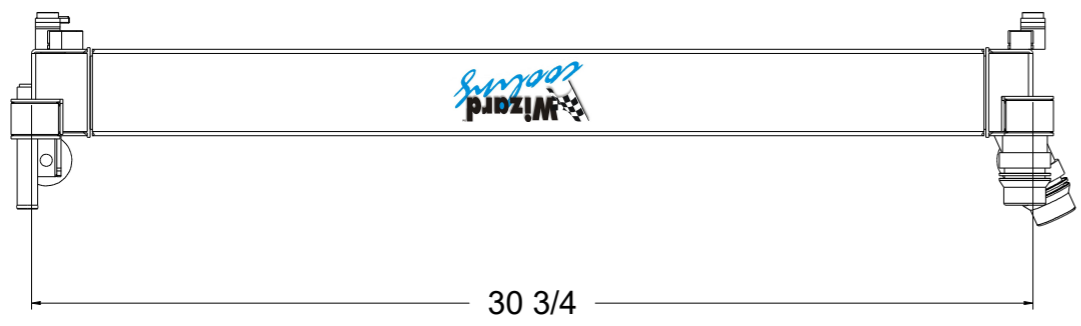

8 7 6 5 4 3 2 1

D

D

SKU #	Transmission	Core Size
1-2050-100	Manual	Standard (2 Rows Of 1" Tubes)
1-2050-200	Manual	Upgraded (2 Rows Of 1.25" Tubes)

C

C

B

B