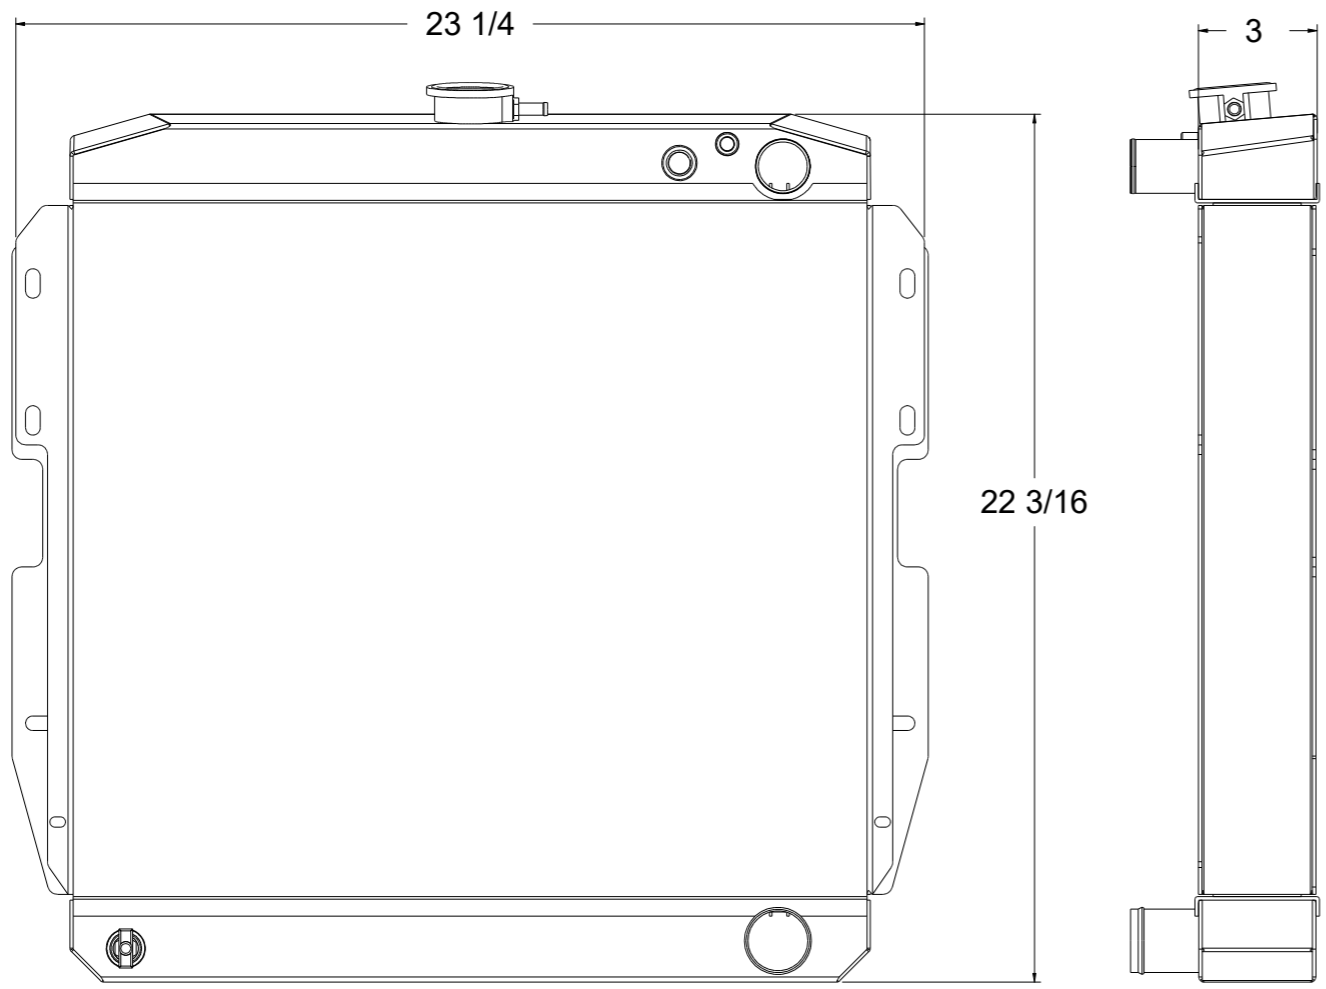

8 7 6 5 4 3 2 1

D
C
B
A

D
C
B
A

SKU #	Transmission	Core Size
1-1629-100LS	Manual	Standard (2 Rows Of 1" Tubes)
1-1629-200LS	Manual	Upgraded (2 Rows Of 1.25" Tubes)

www.wizardcooling.com

Contact Us:
716-655-6760

Part Number
1-1629-LS Radiator

8 7 6 5 4 3 2 1