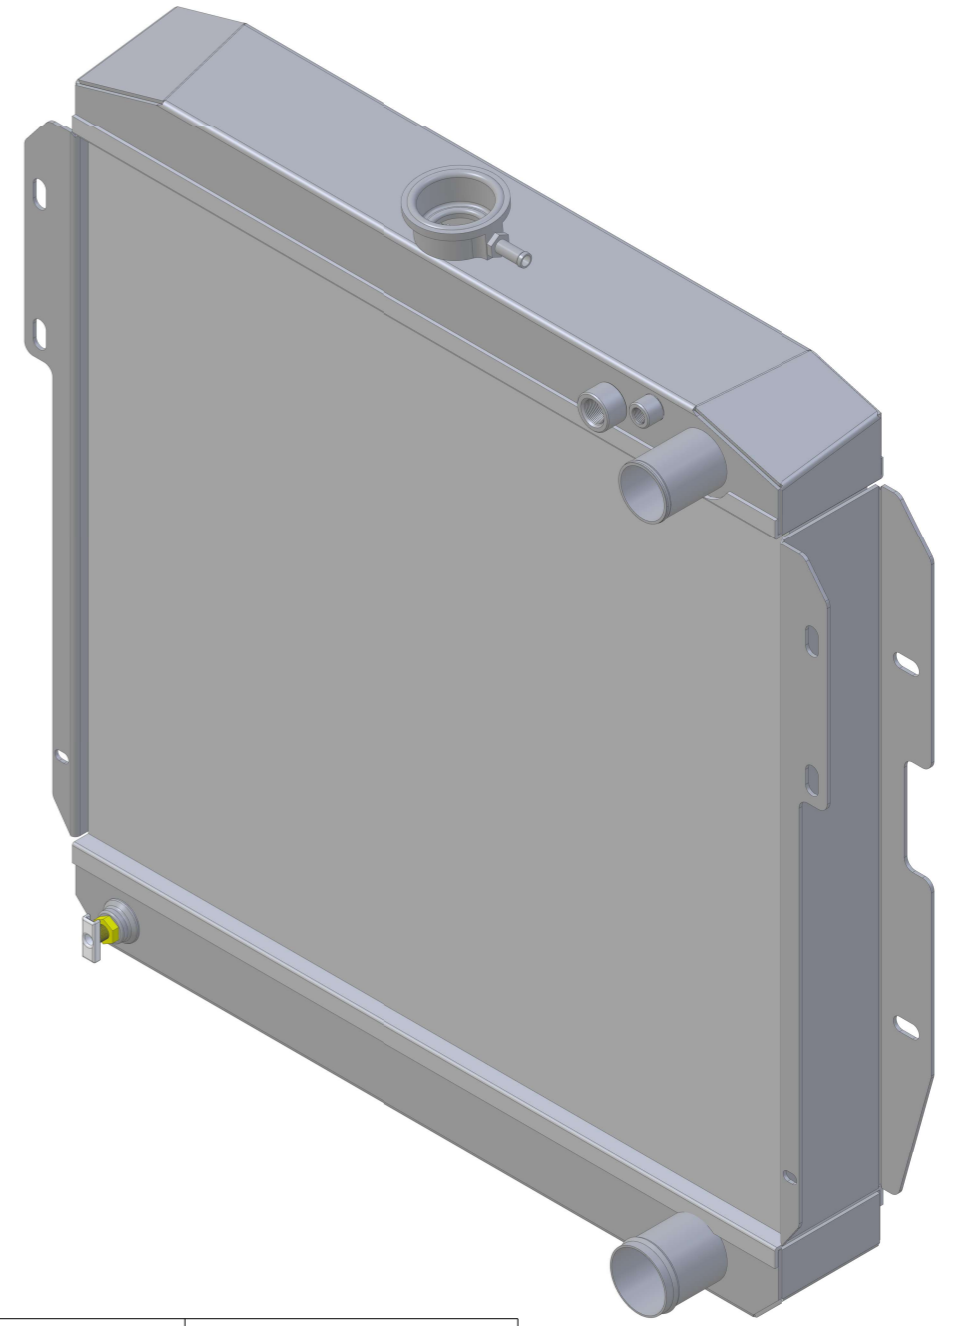

8 7 6 5 4 3 2 1

D
C
B
A

D
C
B
A

SKU #	Transmission	Core Size
1-1629-100LS	Manual	Standard (2 Rows Of 1" Tubes)
1-1629-200LS	Manual	Upgraded (2 Rows Of 1.25" Tubes)

www.wizardcooling.com

Contact Us:
716-655-6760

Part Number
1-1629-LS Radiator

8 7 6 5 4 3 2 1