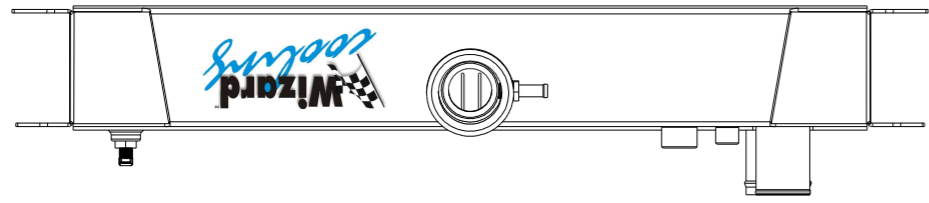

8 7 6 5 4 3 2 1

D
C
B
A

D
C
B
A

SKU #	Transmission	Core Size
1-1629-100LS	Manual	Standard (2 Rows Of 1" Tubes)
1-1629-200LS	Manual	Upgraded (2 Rows Of 1.25" Tubes)

www.wizardcooling.com

Contact Us:
716-655-6760