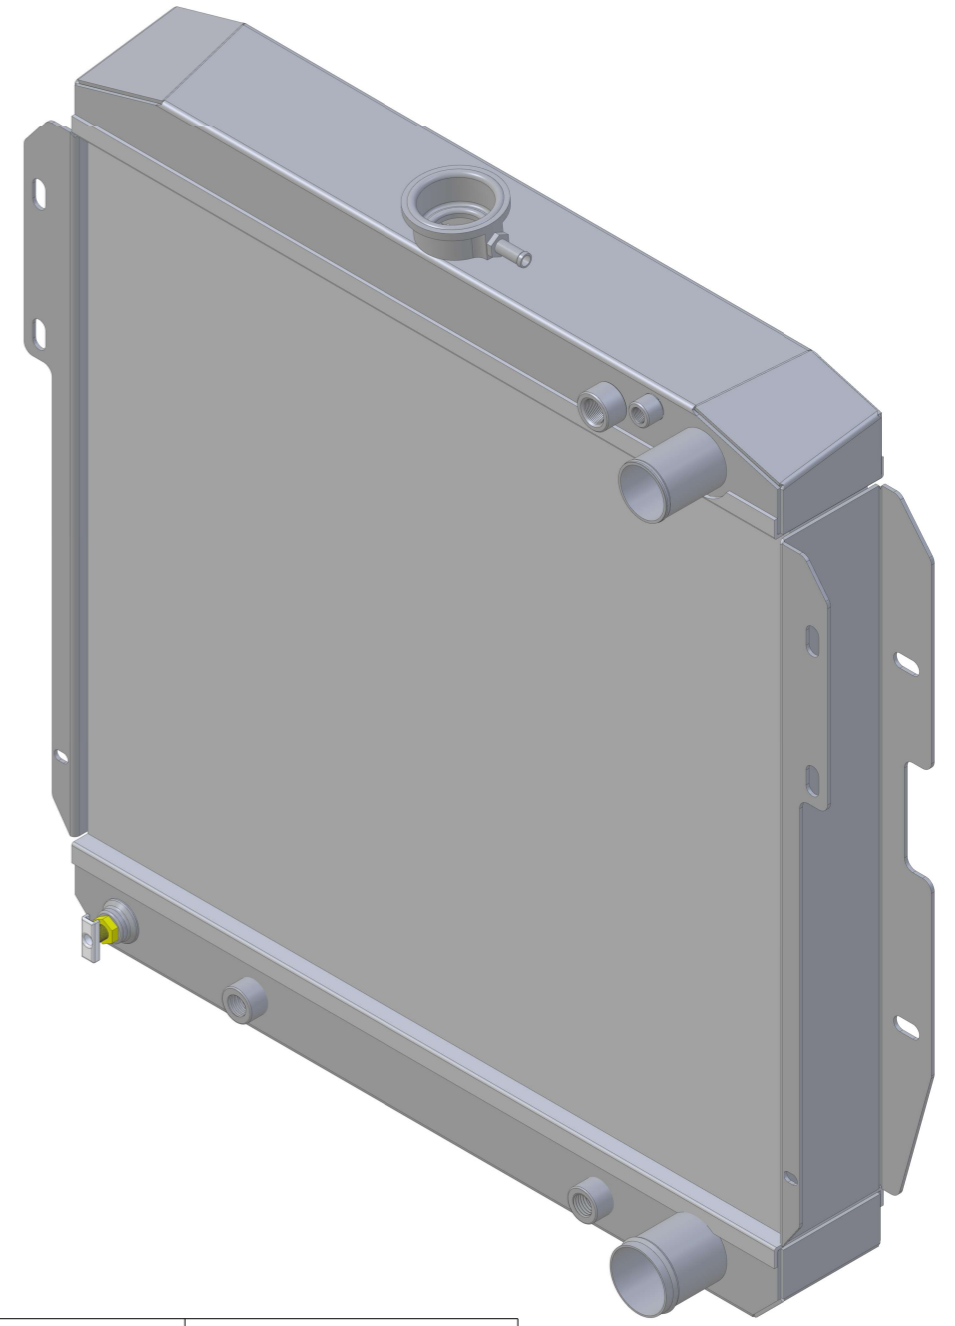

8 7 6 5 4 3 2 1

D
C
B
A

D
C
B
A

SKU #	Transmission	Core Size
1-1629-110LS	Automatic	Standard (2 Rows Of 1" Tubes)
1-1629-210LS	Automatic	Upgraded (2 Rows Of 1.25" Tubes)

www.wizardcooling.com

Contact Us:
716-655-6760

Part Number
1-1629-LS Radiator

8 7 6 5 4 3 2 1