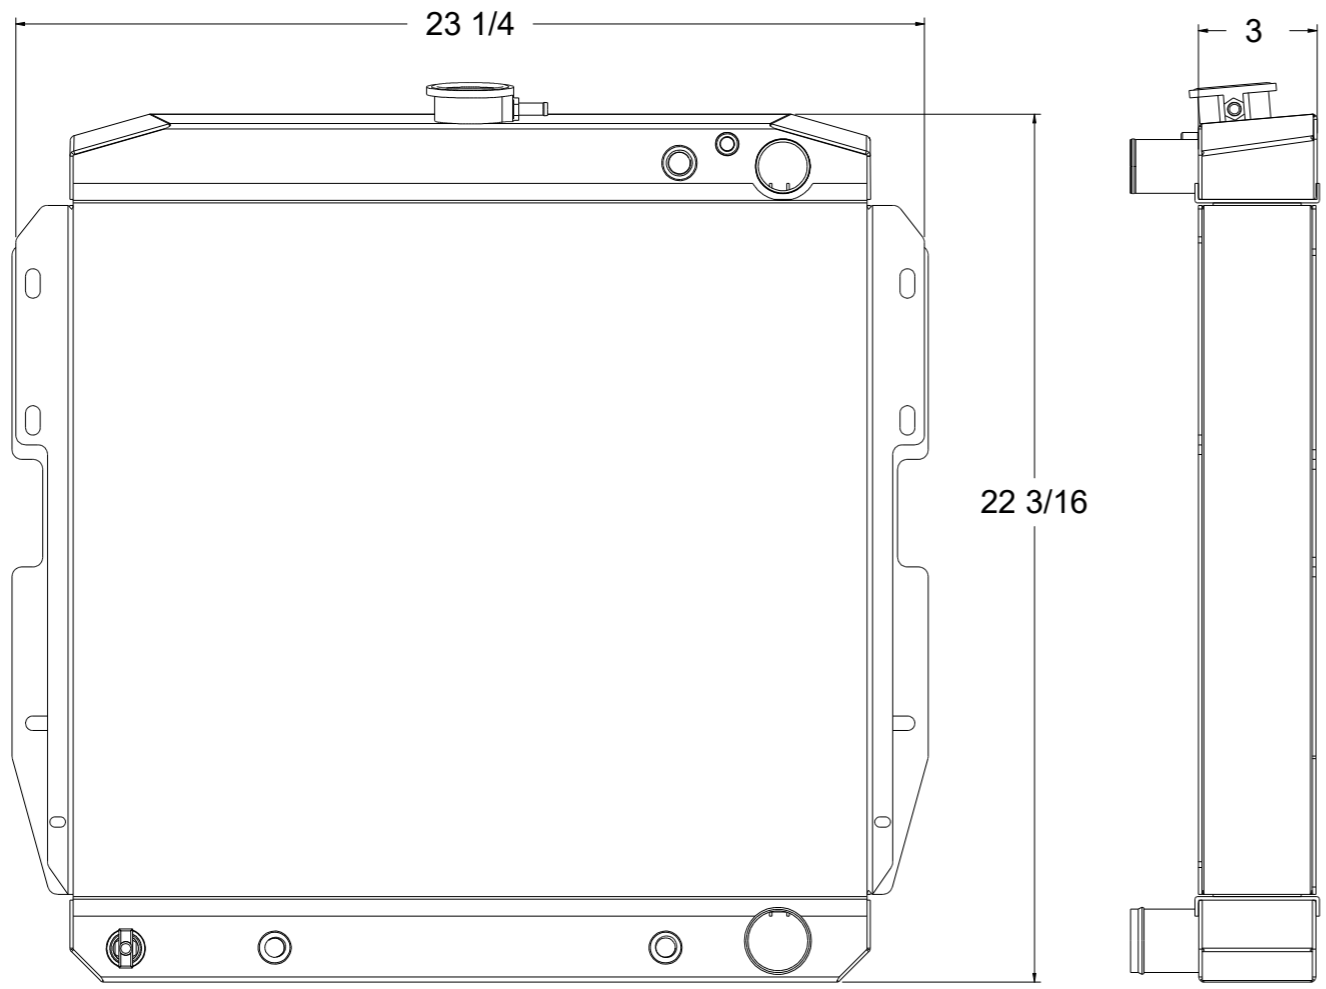

8 7 6 5 4 3 2 1

D
C
B
A

D
C
B
A

SKU #	Transmission	Core Size
1-1629-110LS	Automatic	Standard (2 Rows Of 1" Tubes)
1-1629-210LS	Automatic	Upgraded (2 Rows Of 1.25" Tubes)

www.wizardcooling.com

Contact Us:
716-655-6760

Part Number
1-1629-LS Radiator

8 7 6 5 4 3 2 1