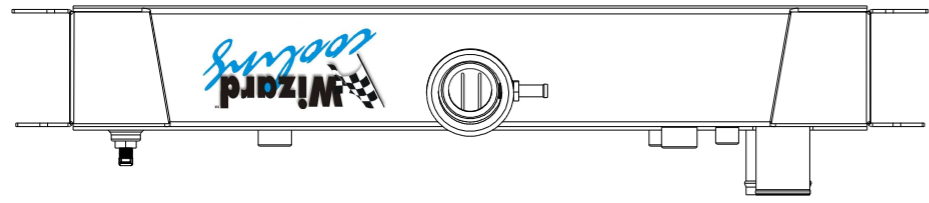

8 7 6 5 4 3 2 1

D
C
B
A

D
C
B
A

SKU #	Transmission	Core Size
1-1629-110LS	Automatic	Standard (2 Rows Of 1" Tubes)
1-1629-210LS	Automatic	Upgraded (2 Rows Of 1.25" Tubes)

www.wizardcooling.com

Contact Us:
716-655-6760