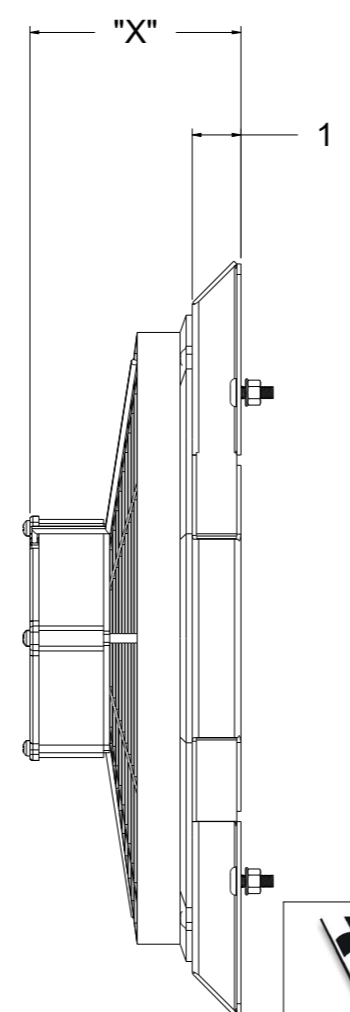

25 1/16

23 1/2

15 3/8

Fits both 338 & 379 Radiators

Fan Package SKU #	Fan Type	Package Thickness Dimension "X"
1-379-002LP	Low Profile	3"
1-379-002MD	Medium Profile	3 1/2"
1-379-002HP	High Profile	4 1/2"

www.wizardcooling.com

Contact Us:
716-655-6760

Part Number
1-379-002
(Shroud)