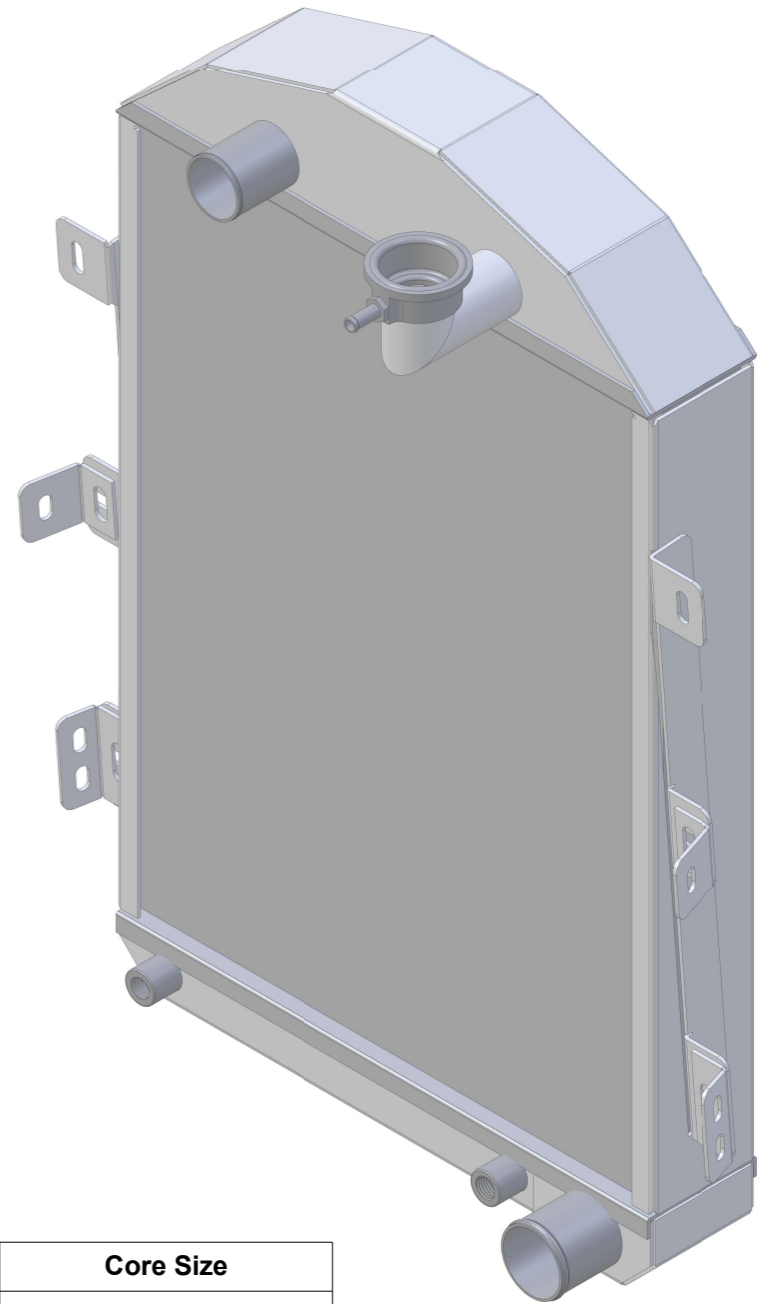

8 7 6 5 4 3 2 1

D

D

C

C

B

B

A

A

SKU #	Transmission	Core Size
1-10516-110	Automatic	Standard (2 Rows Of 1" Tubes)
1-10516-210	Automatic	Upgraded (2 Rows Of 1.25" Tubes)

www.wizardcooling.com

Contact Us:  
716-655-6760

Part Number  
**1-10516-Radiator**