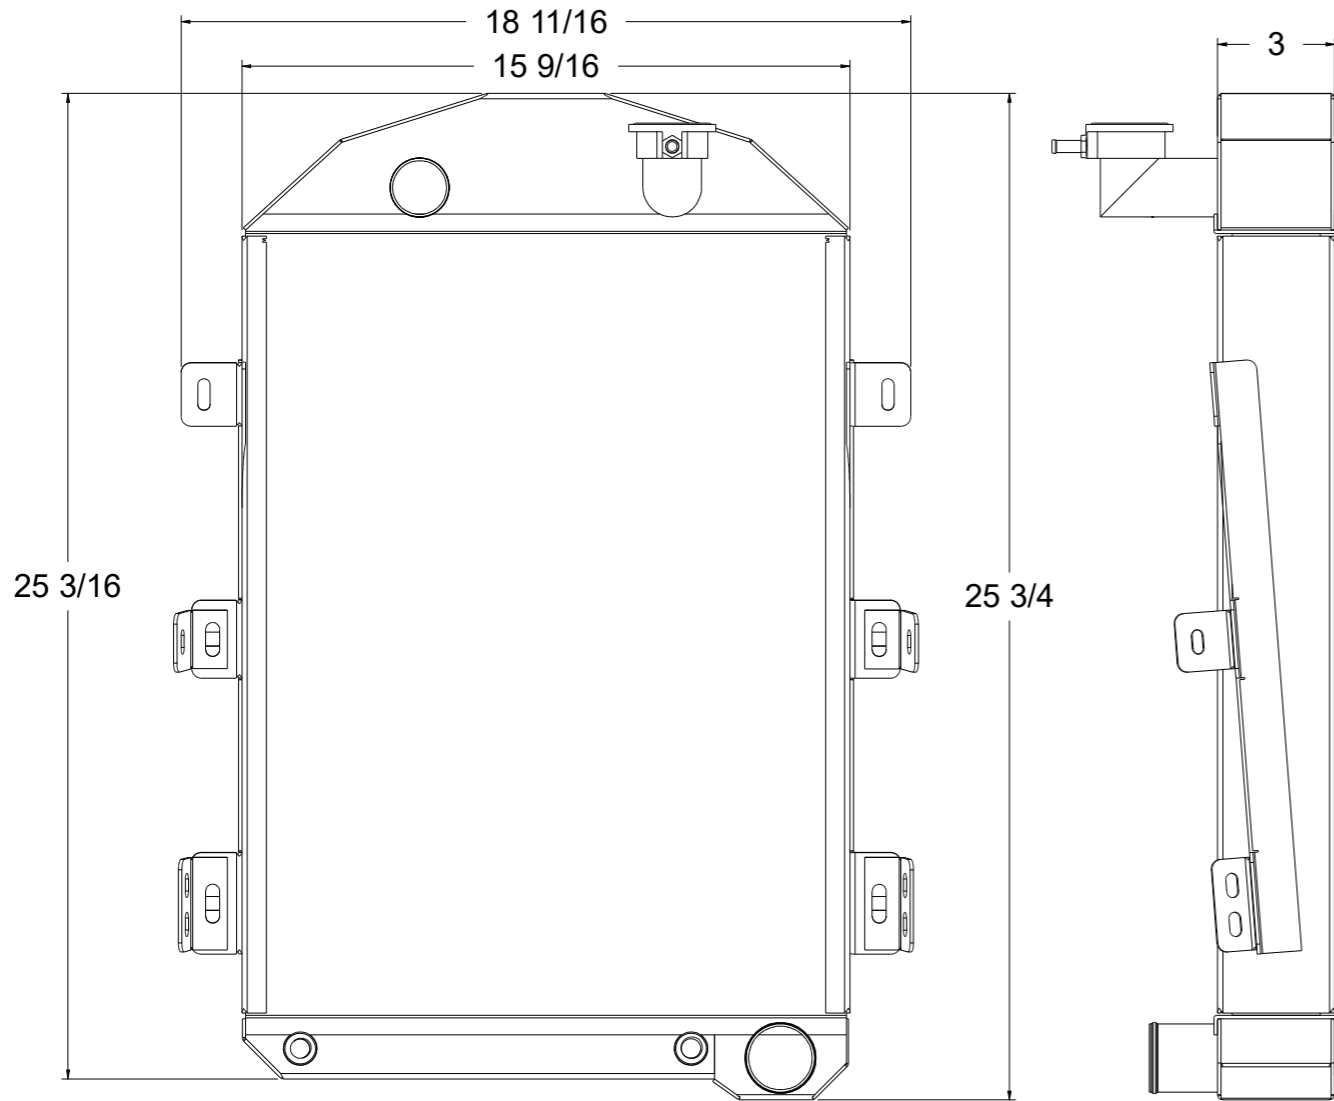

A

SKU #	Transmission	Core Size
1-10516-110	Automatic	Standard (2 Rows Of 1" Tubes)
1-10516-210	Automatic	Upgraded (2 Rows Of 1.25" Tubes)

www.wizardcooling.com

Contact Us:  
716-655-6760

Part Number  
**1-10516-Radiator**

8 7 6 5 4 3 2 1