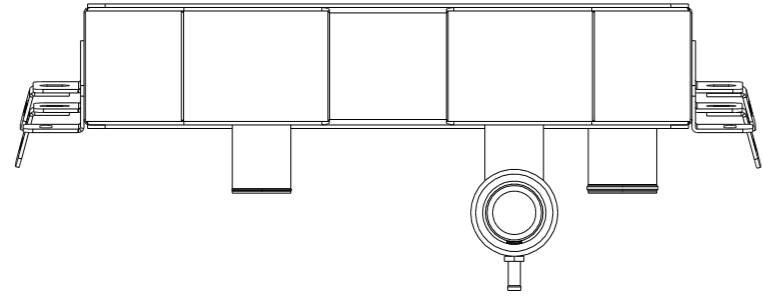

8 7 6 5 4 3 2 1

D

C

B

A

D

C

B

A

SKU #	Transmission	Core Size
1-10516-100	Manual	Standard (2 Rows Of 1" Tubes)
1-10516-200	Manual	Upgraded (2 Rows Of 1.25" Tubes)

www.wizardcooling.com

Contact Us:
716-655-6760

Part Number
1-10516-Radiator