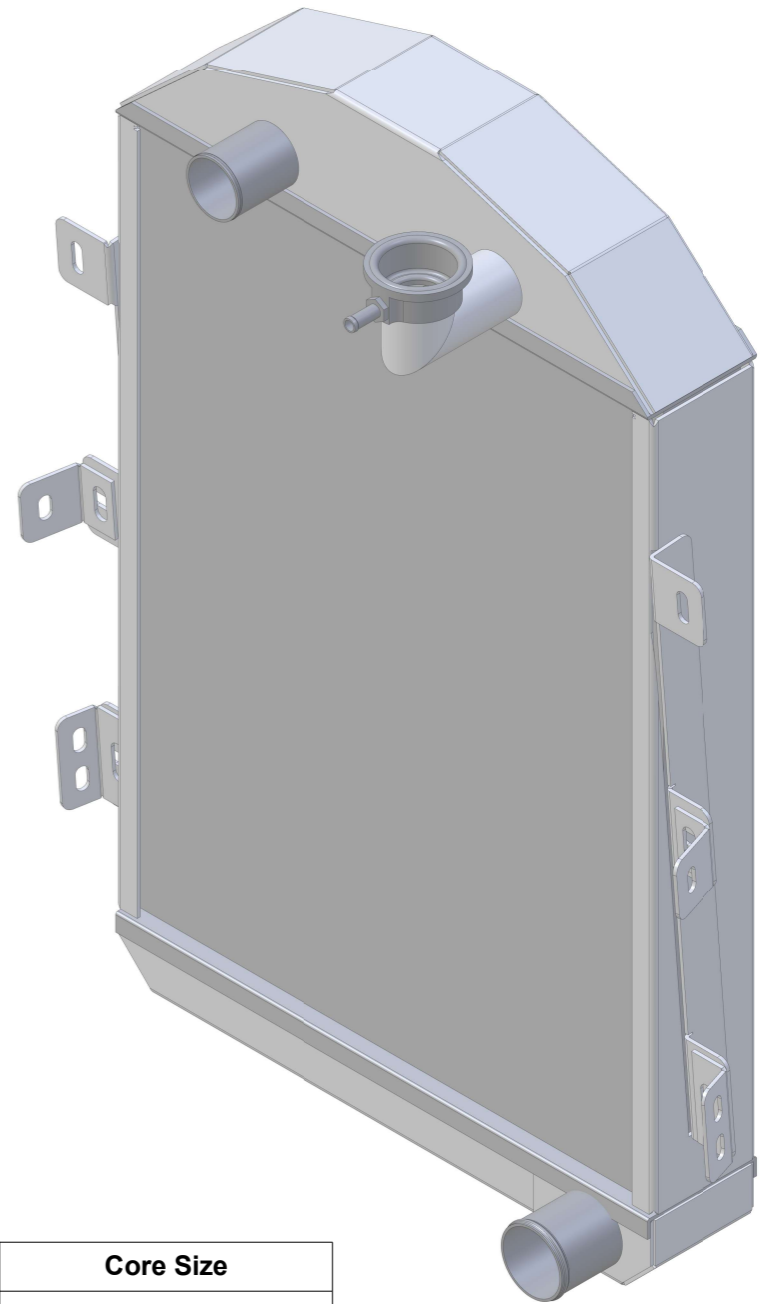

8 7 6 5 4 3 2 1

D

C

B

A

D

C

B

A

SKU #	Transmission	Core Size
1-10516-100	Manual	Standard (2 Rows Of 1" Tubes)
1-10516-200	Manual	Upgraded (2 Rows Of 1.25" Tubes)

www.wizardcooling.com

Contact Us:
716-655-6760

Part Number
1-10516-Radiator