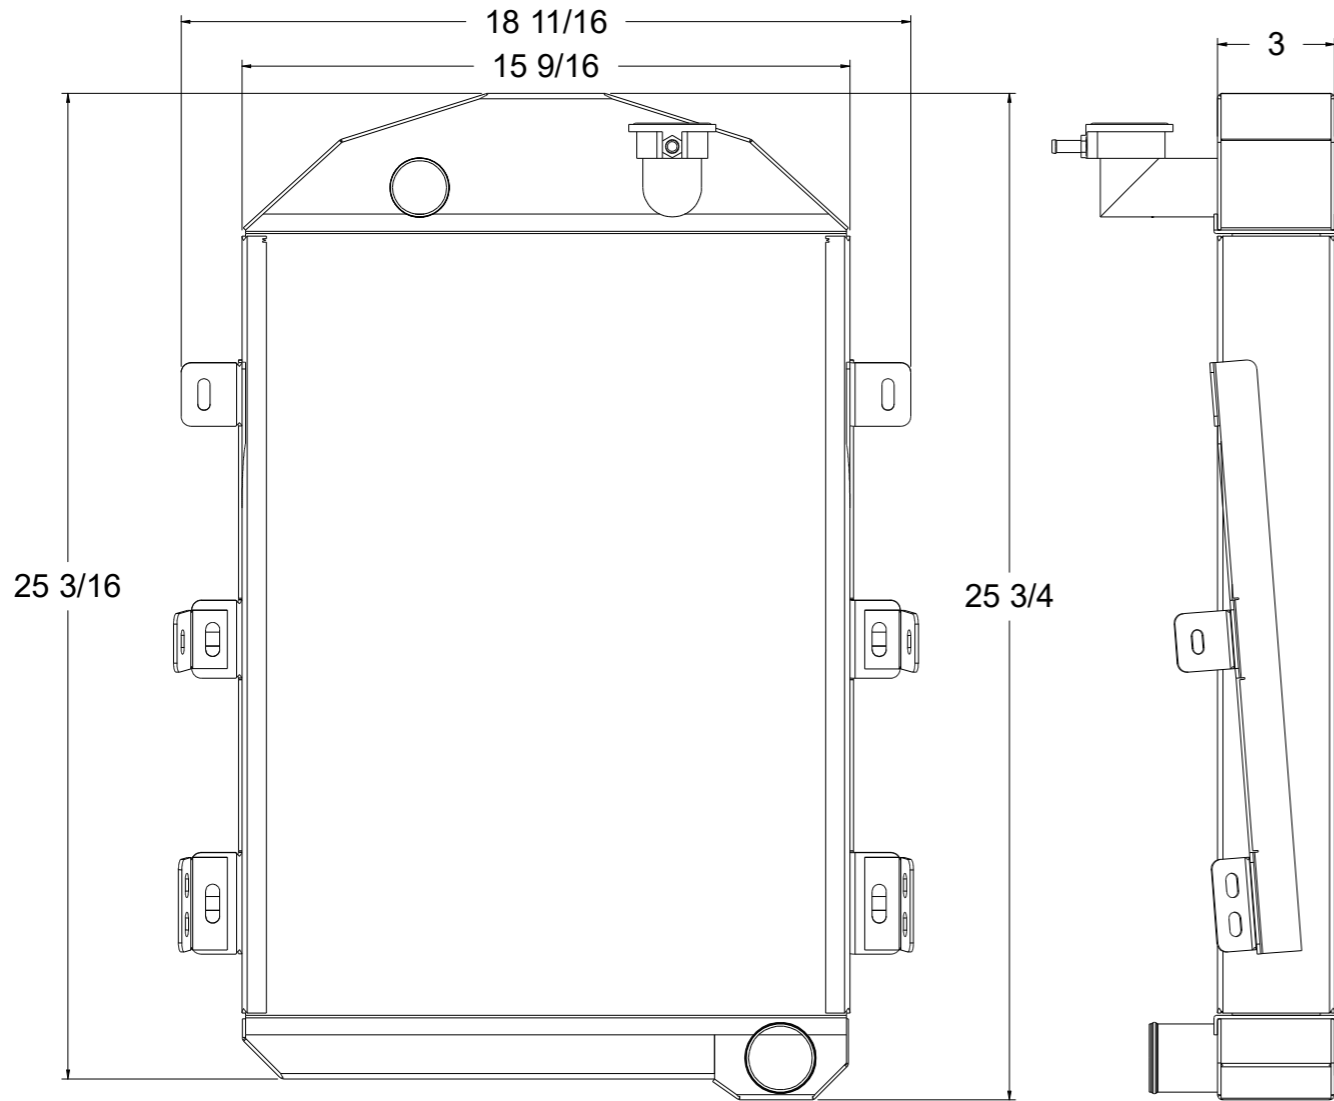

8 7 6 5 4 3 2 1

D

C

B

A