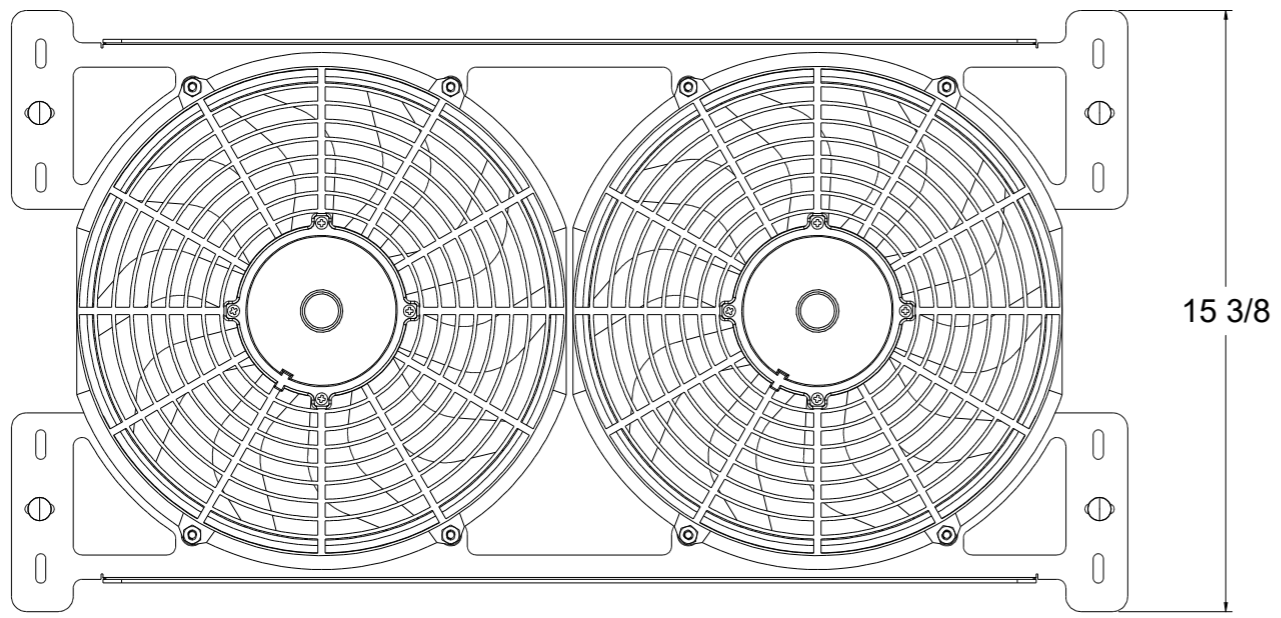

8 7 6 5 4 3 2 1

SKU #	Fan Type	Fan Part #	Dimension "X"
1-289-003LP	Low Profile	7-30100375	2"
1-289-003MD	Medium Duty	7-30101504	2.5"
1-289-003HP	High Performance	7-30102029	3.5"

**Wizard**  
cooling  
Custom Aluminum Radiators  
[www.wizardcooling.com](http://www.wizardcooling.com)