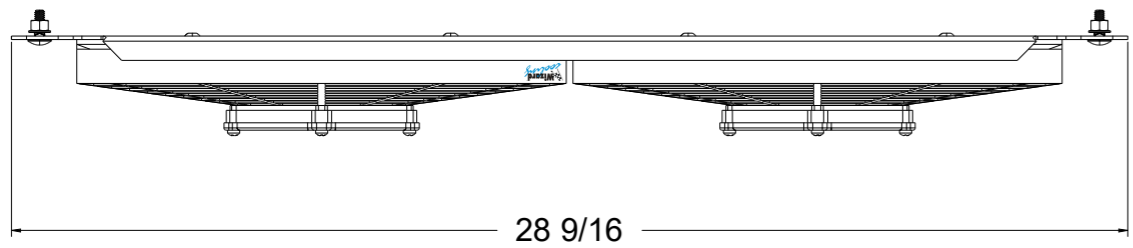

8 7 6 5 4 3 2 1

SKU #	Fan Type	Fan Part #	Dimension "X"
1-289-003LP	Low Profile	7-30100375	2"
1-289-003MD	Medium Duty	7-30101504	2.5"
1-289-003HP	High Performance	7-30102029	3.5"

**Wizard**  
cooling  
Custom Aluminum Radiators  
[www.wizardcooling.com](http://www.wizardcooling.com)