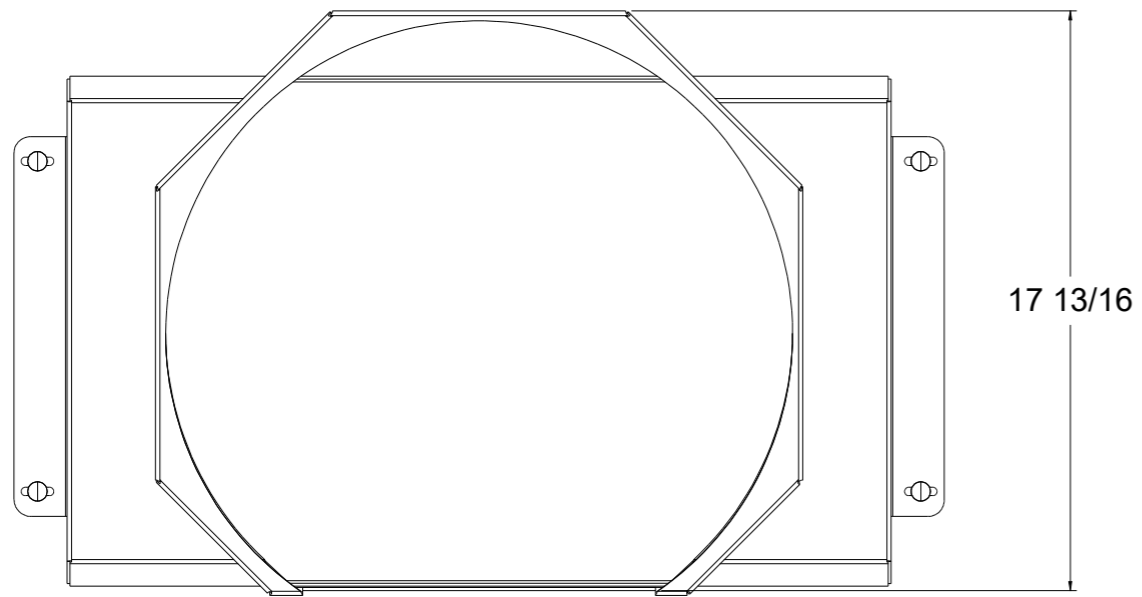

SKU #	Radiator DWG #	Radiator P/N	Transmission	Core Size	OEM Fan Shroud DWG #	OEM Fan Shroud P/N	Fan Type	Dimension "X"
1-289-105LSBB	1-289-LS Radiator	1-289-100LS	Manual	STANDARD (2 Rows of 1" Tubes)	1-289-005BB (Big Block OEM Fan Shroud)	1-289-005BB	N/A	0.0"
1-289-115LSBB		1-289-110LS	Automatic					
1-289-205LSBB		1-289-200LS	Manual	UPGRADED (2 Rows of 1.25" Tubes)				
1-289-215LSBB		1-289-210LS	Automatic					