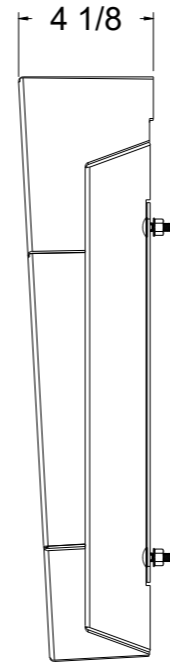

SKU #	Radiator DWG #	Radiator P/N	Transmission	Core Size	OEM Fan Shroud DWG #	OEM Fan Shroud P/N	Fan Type	Dimension "X"
1-289-105LSBB	1-289-LS Radiator	1-289-100LS	Manual	STANDARD (2 Rows of 1" Tubes)	1-289-005BB (Big Block OEM Fan Shroud)	1-289-005BB	N/A	0.0"
1-289-115LSBB		1-289-110LS	Automatic					
1-289-205LSBB		1-289-200LS	Manual	UPGRADED (2 Rows of 1.25" Tubes)				
1-289-215LSBB		1-289-210LS	Automatic					

www.wizardcooling.com

Contact Us:
716-655-6760

Part Number
1-289BB-Fan Package