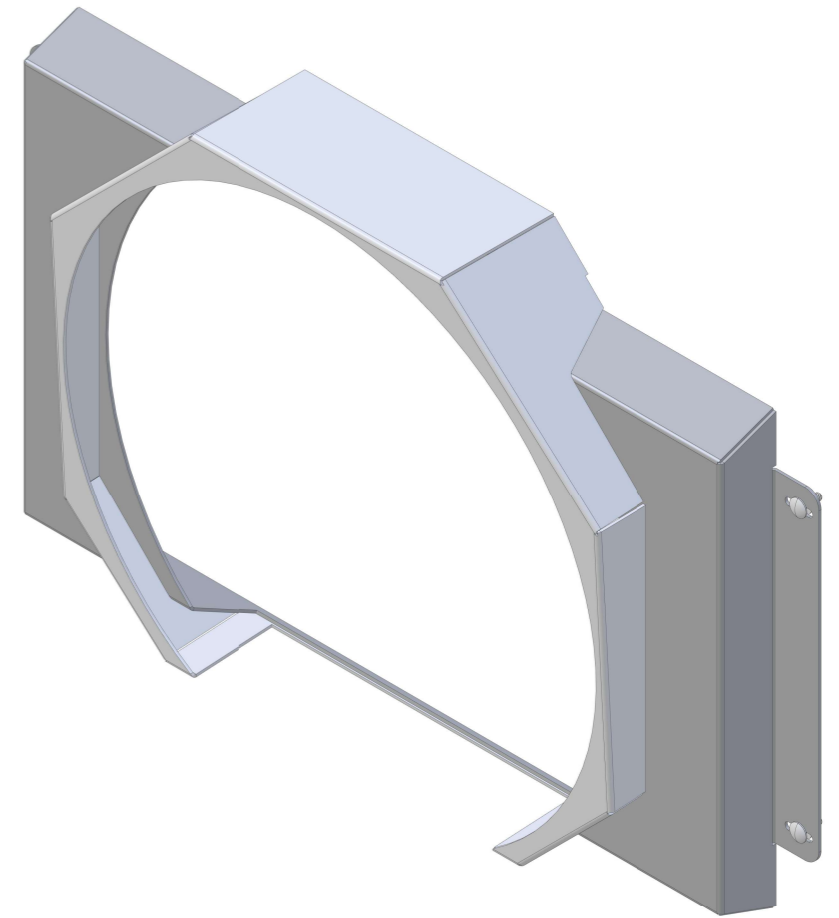

SKU #	Radiator DWG #	Radiator P/N	Transmission	Core Size	OEM Fan Shroud DWG #	OEM Fan Shroud P/N	Fan Type	Dimension "X"
1-289-105LSBB	1-289-LS Radiator	1-289-100LS	Manual	STANDARD (2 Rows of 1" Tubes)	1-289-005BB (Big Block OEM Fan Shroud)	1-289-005BB	N/A	0.0"
1-289-115LSBB		1-289-110LS	Automatic					
1-289-205LSBB		1-289-200LS	Manual	UPGRADED (2 Rows of 1.25" Tubes)				
1-289-215LSBB		1-289-210LS	Automatic					