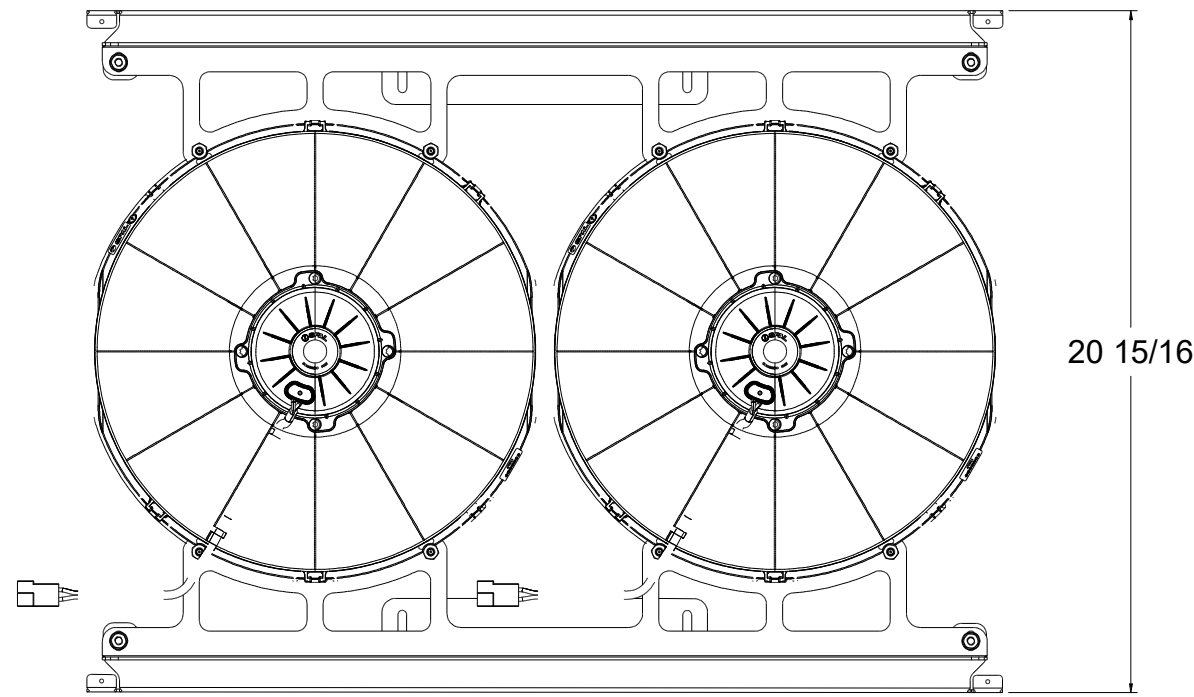

8 7 6 5 4 3 2 1

D

D

SKU #	Fan Type	Fan Part #	Dimension "X"
1-716-003LP	Low Profile	7-30100375	2"
1-716-003MD	Medium Duty	7-30101504	2.5"
1-716-003HP	High Performance	7-30102029	3.5"

C

C

B

B