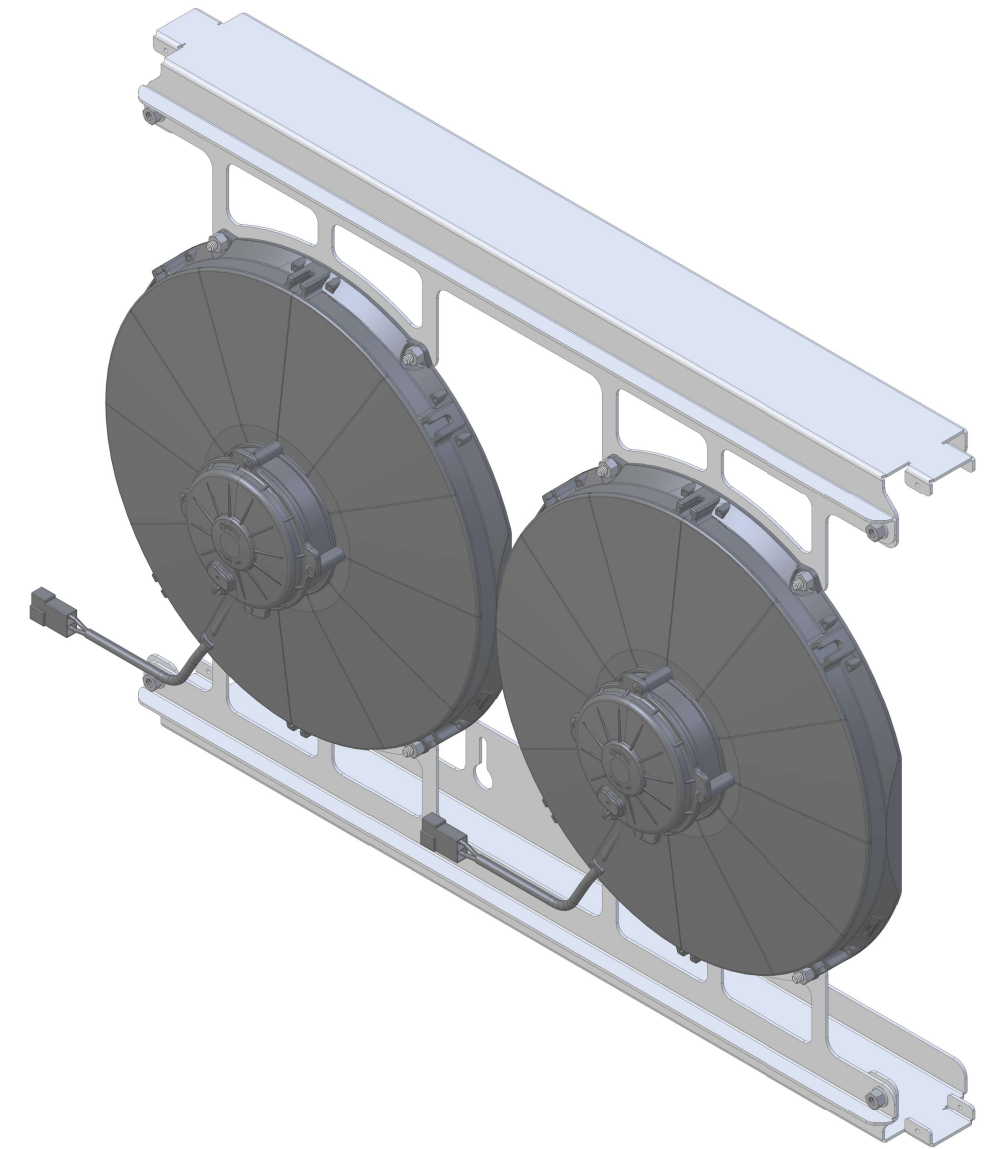

8 7 6 5 4 3 2 1

D

D

SKU #	Fan Type	Fan Part #	Dimension "X"
1-716-003LP	Low Profile	7-30100375	2"
1-716-003MD	Medium Duty	7-30101504	2.5"
1-716-003HP	High Performance	7-30102029	3.5"

C

C

B

B