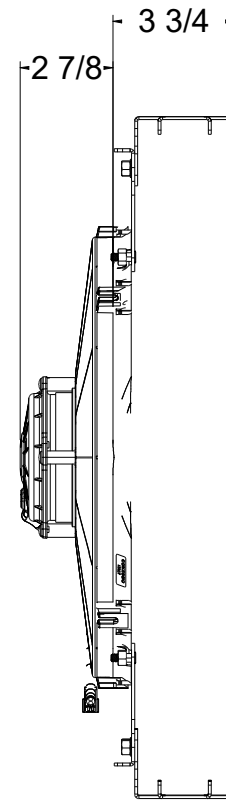

8 7 6 5 4 3 2 1

D

D

SKU #	Fan Type	Fan Part #	Dimension "X"
1-716-003LP	Low Profile	7-30100375	2"
1-716-003MD	Medium Duty	7-30101504	2.5"
1-716-003HP	High Performance	7-30102029	3.5"

C

C

B

B