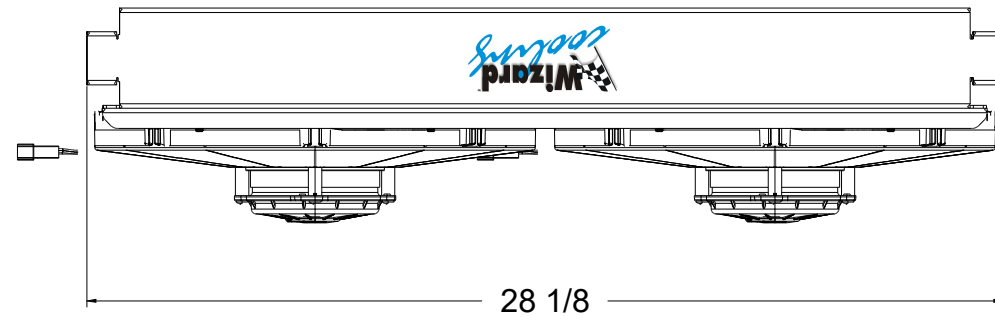

8 7 6 5 4 3 2 1

D

D

SKU #	Fan Type	Fan Part #	Dimension "X"
1-716-003LP	Low Profile	7-30100375	2"
1-716-003MD	Medium Duty	7-30101504	2.5"
1-716-003HP	High Performance	7-30102029	3.5"

C

C

B

B