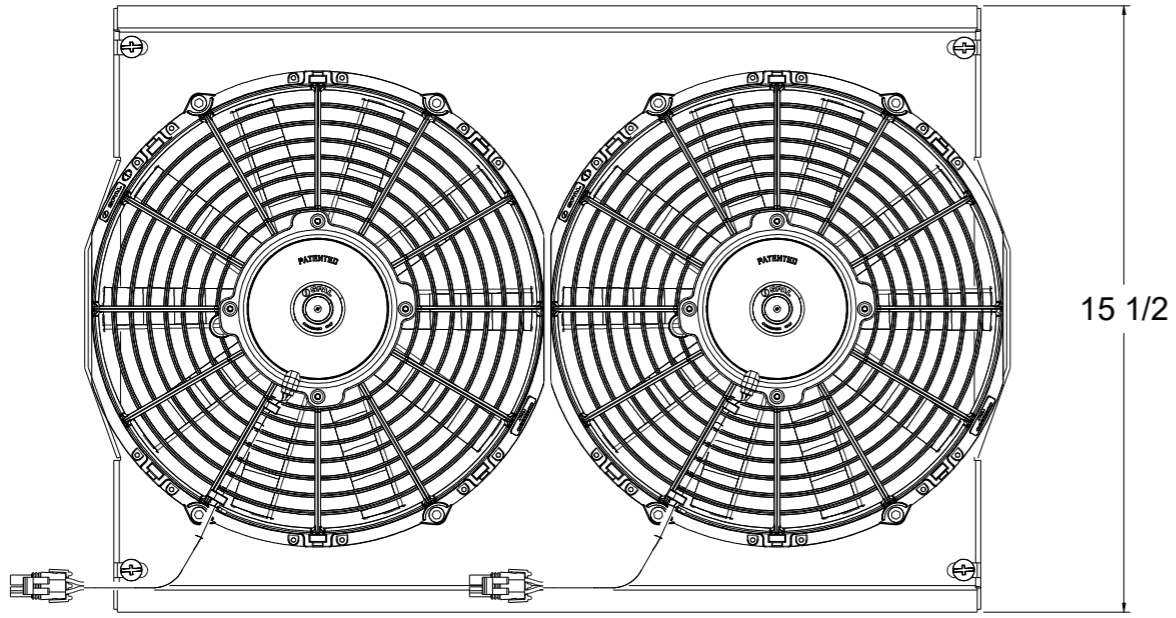

SKU #	Fan Type	Fan Part #	Dimension "X"
1-1673-002LP	Low Profile		3"
1-1673-002MD	Medium Duty		3.5"
1-1673-002HP	High Performance		4.5"

Wizard™
cooling
 Custom Aluminum Radiators
www.wizardcooling.com

Contact Us:
 716-655-6760

Part Number
1-1673-Fan Package