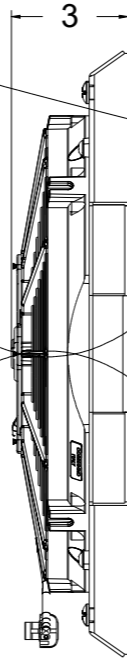

SKU #	Fan Type	Fan Part #	Dimension "X"
1-1673-002LP	Low Profile		3"
1-1673-002MD	Medium Duty		3.5"
1-1673-002HP	High Performance		4.5"

Wizard™
cooling
 Custom Aluminum Radiators
www.wizardcooling.com

Contact Us:
 716-655-6760