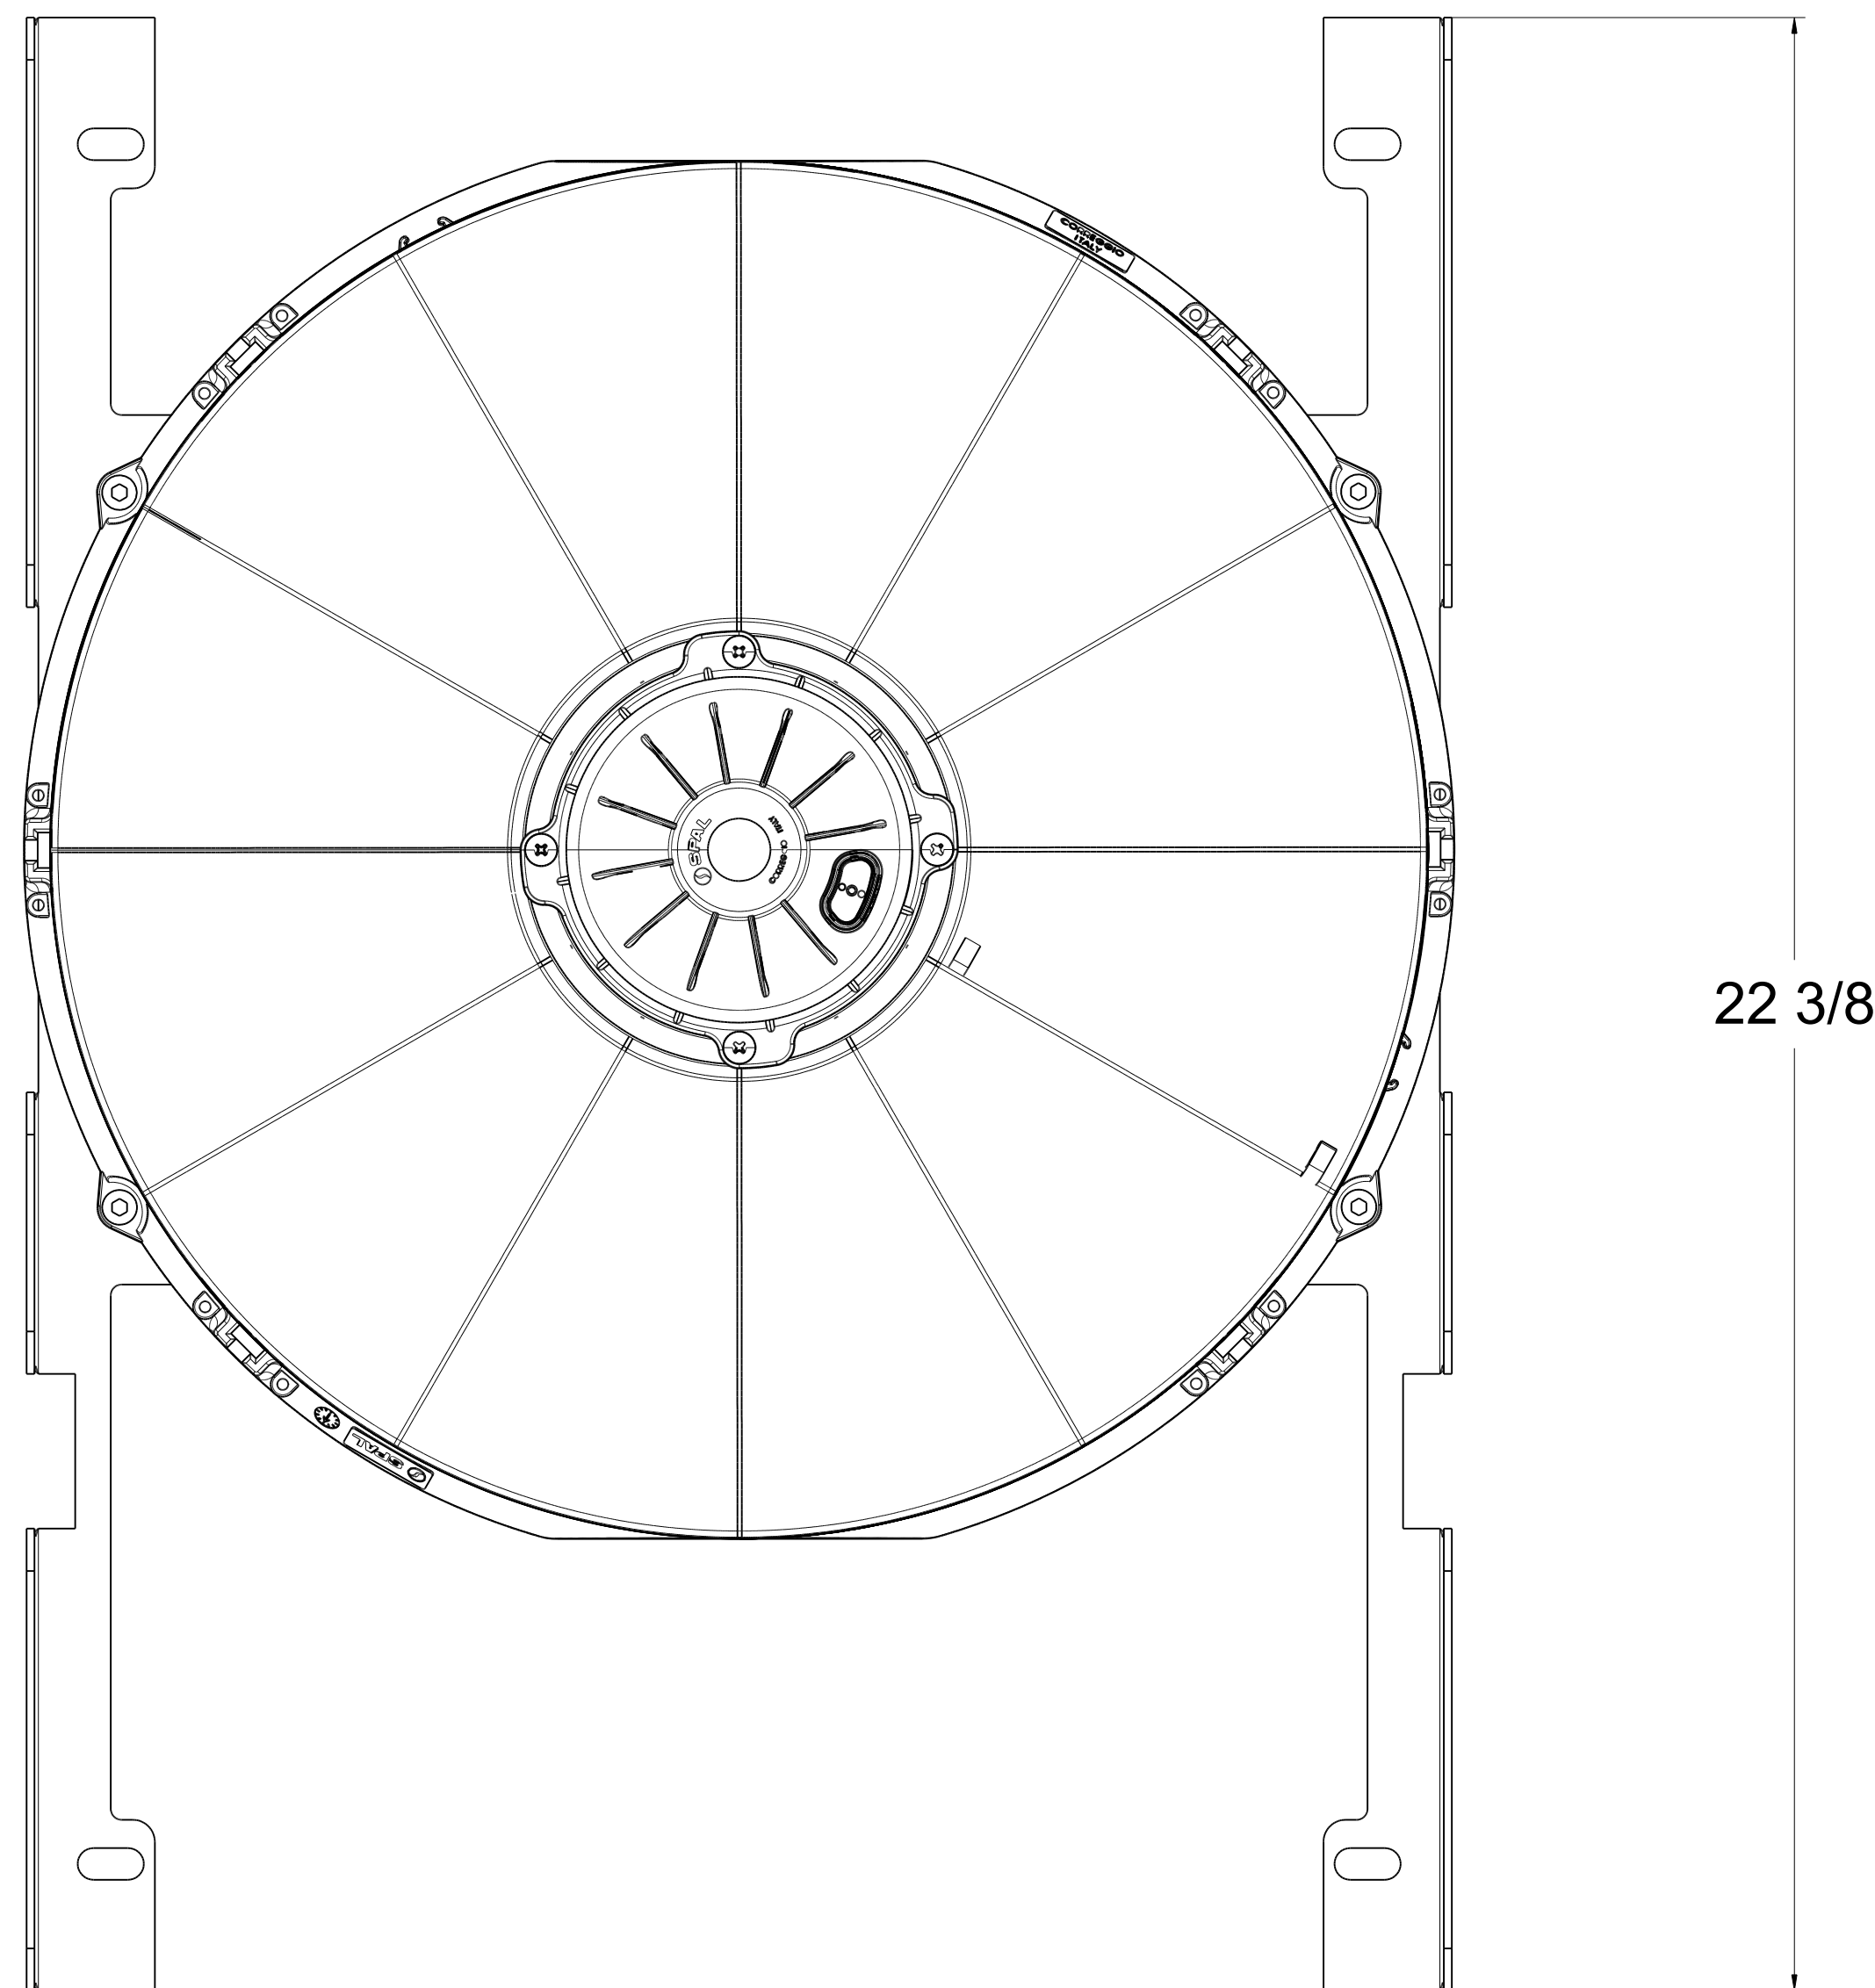

SKU #	Fan Type	Fan Part #	Dimension "X"
1-10505-001LP	Low Profile	7-30100400	2"
1-10505-001MD	Medium Duty	7-30101516	2.5"
1-10505-001HP	High Performance	7-30102120	3.5"

  
 Custom Aluminum Radiators  
[www.wizardcooling.com](http://www.wizardcooling.com)

Contact Us:  
 716-655-6760

Part Number  
**1-10505-001**