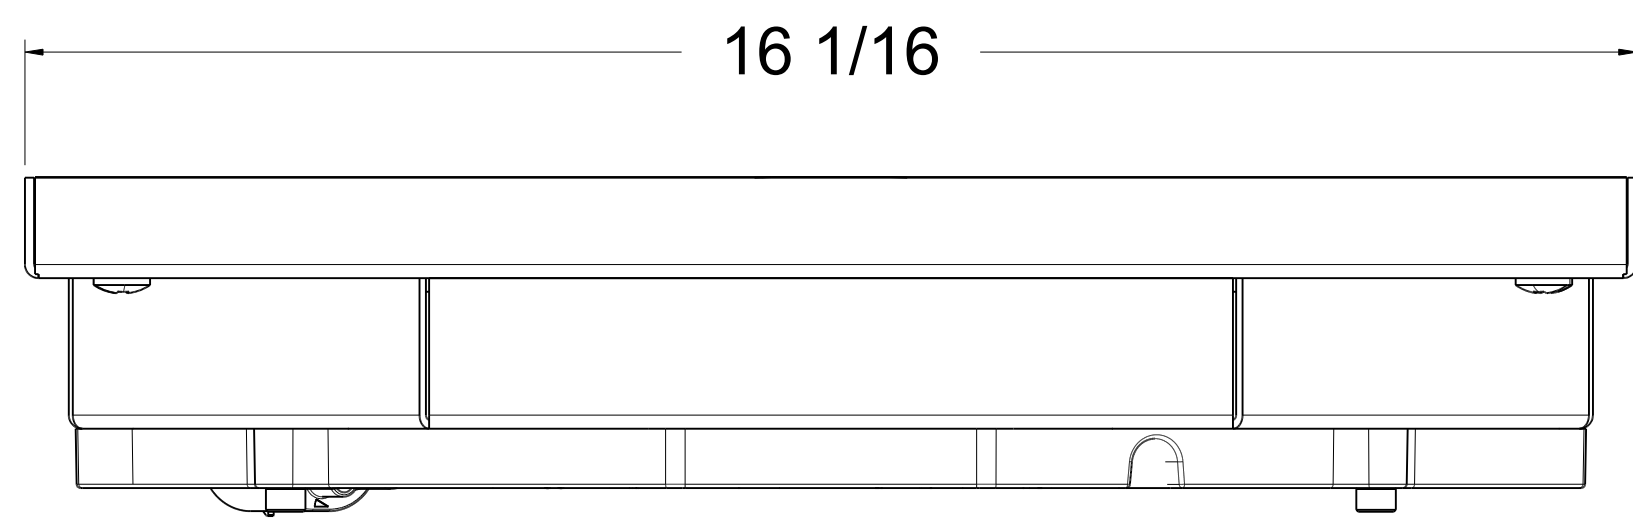

8 7 6 5 4 3 2 1

D

D

Fan Package SKU#	Fan Type	Dimension "X"
1-10505-008BL300	300 Watt Brushless	3.5"
1-10505-008BL500	500 Watt Brushless	

C

C

B

B