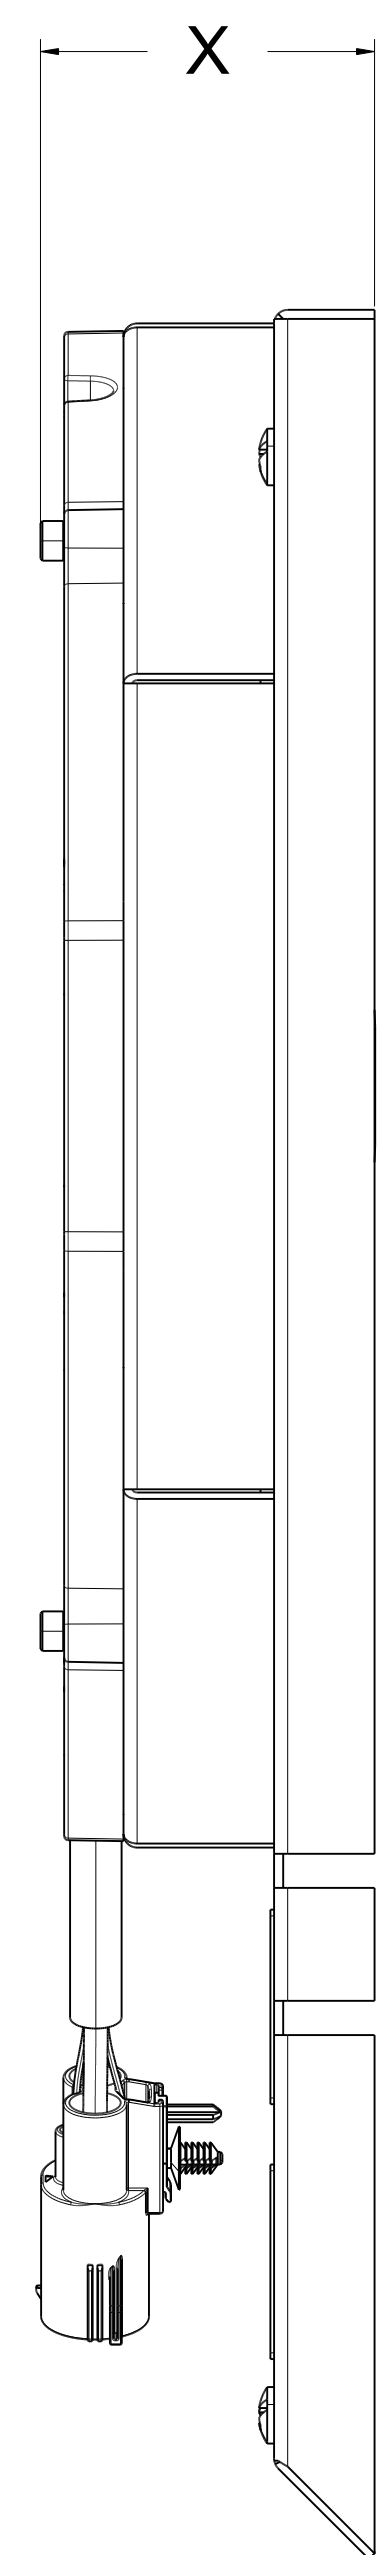

8 7 6 5 4 3 2 1

D

D

Fan Package SKU#	Fan Type	Dimension "X"
1-10505-008BL300	300 Watt Brushless	3.5"
1-10505-008BL500	500 Watt Brushless	

C

C

B

B