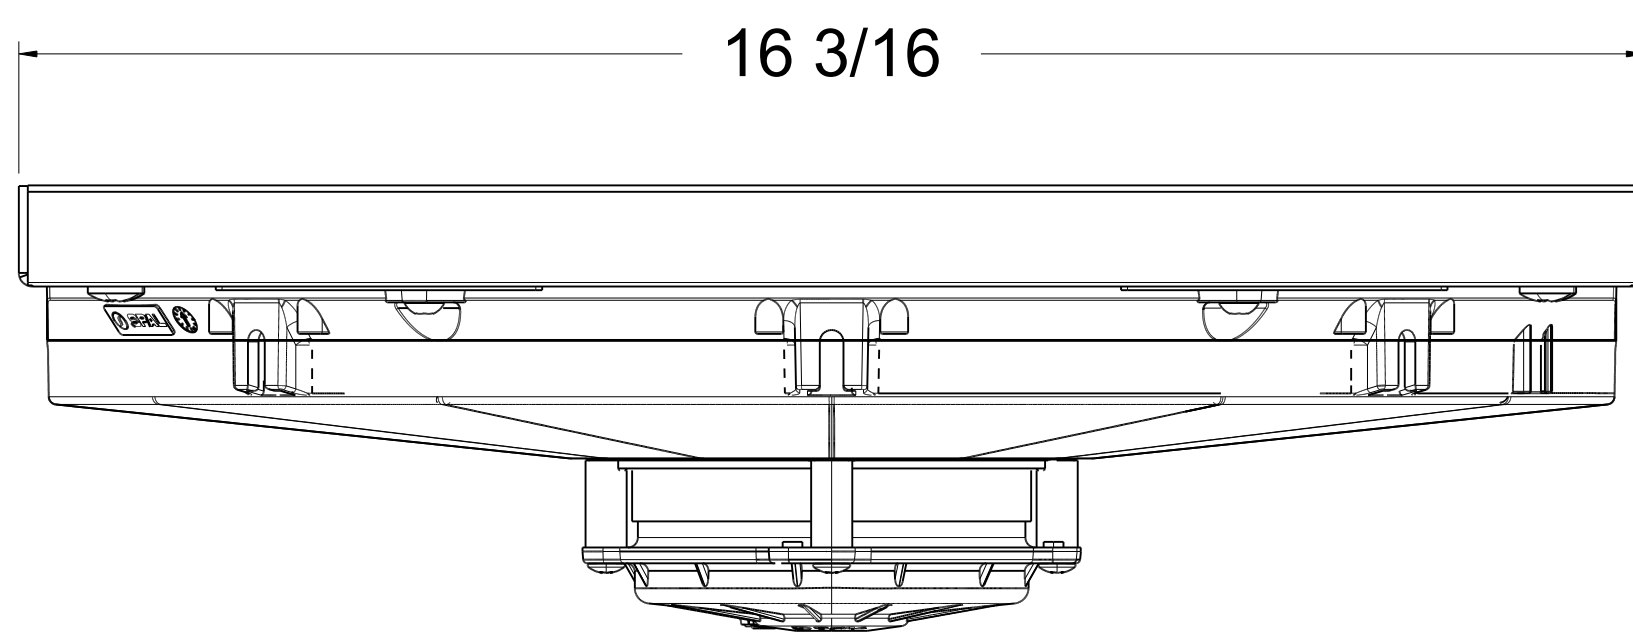

8 7 6 5 4 3 2 1

D

SKU #	Fan Type	Fan Part #	Dimension "X"
1-10505-008LP	Low Profile	7-30100400	3"
1-10505-008MD	Medium Duty	7-30101516	3.5"
1-10505-008HP	High Performance	7-30102120	4.5"

D

C

C

B

B