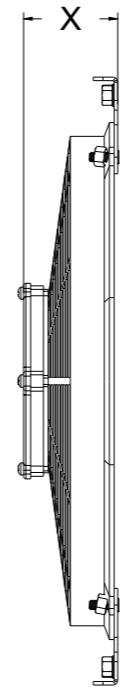

8 7 6 5 4 3 2 1

D

D

SKU #	Fan Type	Fan Part #	Dimension "X"
1-282-003LP	Low Profile	7-30100375	2"
1-282-003MD	Medium Duty	7-30101504	2.5"
1-282-003HP	High Performance	7-30102029	3.5"

C

C

B

B