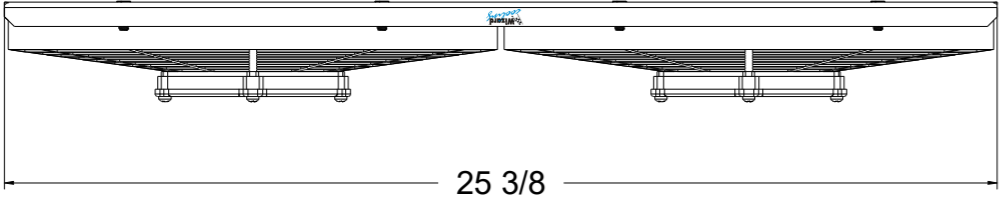

8 7 6 5 4 3 2 1

D

D

SKU #	Fan Type	Fan Part #	Dimension "X"
1-282-003LP	Low Profile	7-30100375	2"
1-282-003MD	Medium Duty	7-30101504	2.5"
1-282-003HP	High Performance	7-30102029	3.5"

C

C

B

B