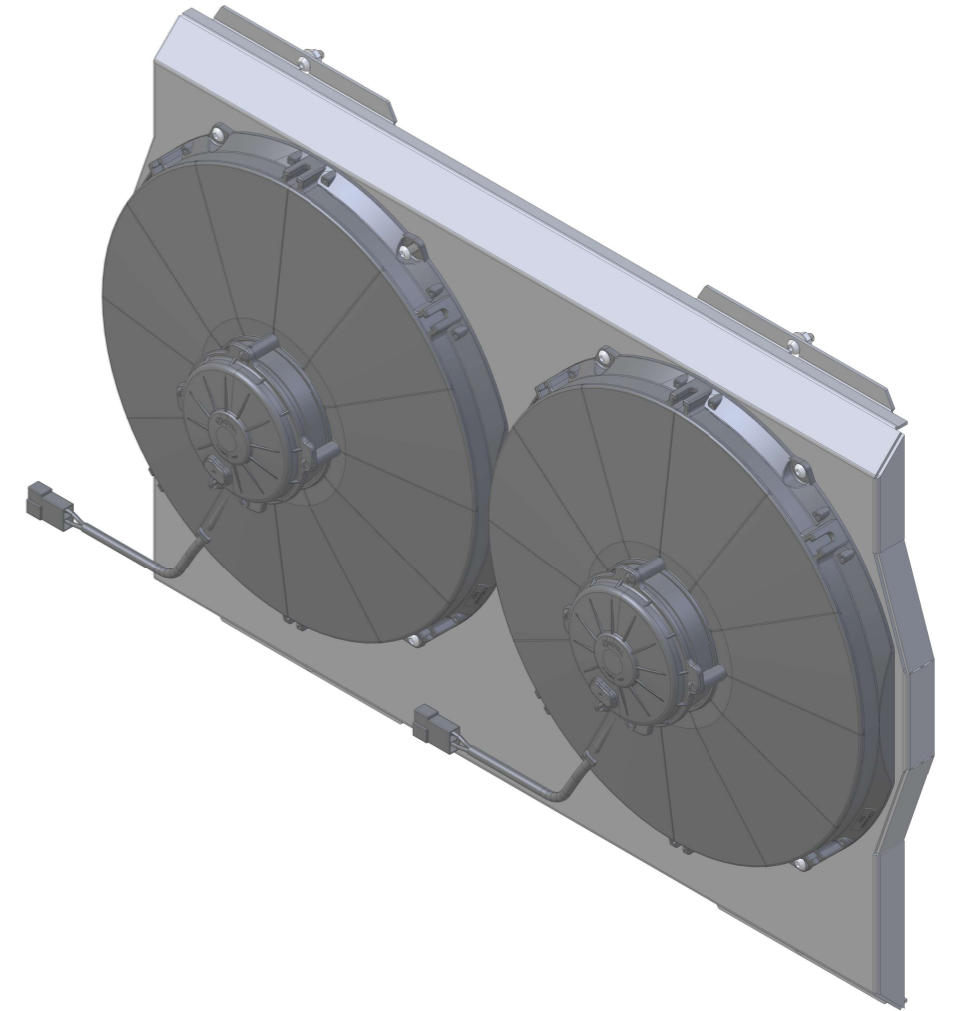

SKU #	Fan Type	Fan Part #	Dimension "X"
1-381-002LP	Low Profile		3"
1-381-002MD	Medium Duty		3.5"
1-381-002HP	High Performance		4.5"

Wizard
cooling
Custom Aluminum Radiators
www.wizardcooling.com

Contact Us:
716-655-6760

Part Number
1-381-Fan Package