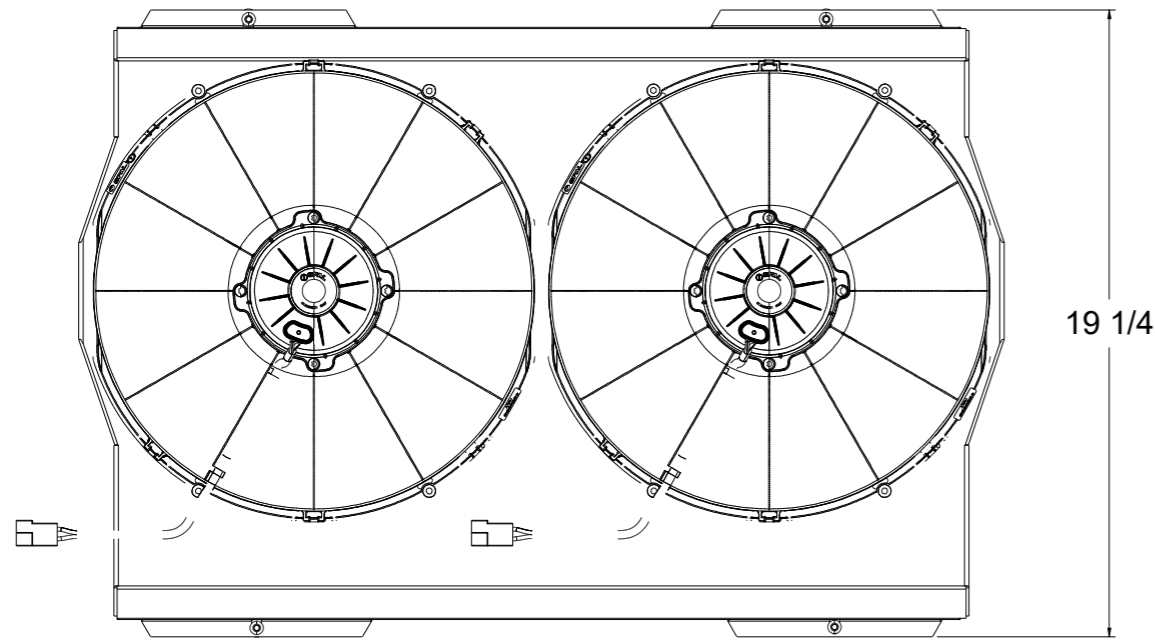

SKU #	Fan Type	Fan Part #	Dimension "X"
1-381-002LP	Low Profile		3"
1-381-002MD	Medium Duty		3.5"
1-381-002HP	High Performance		4.5"

Wizard
cooling
Custom Aluminum Radiators
www.wizardcooling.com

Contact Us:
716-655-6760

Part Number
1-381-Fan Package