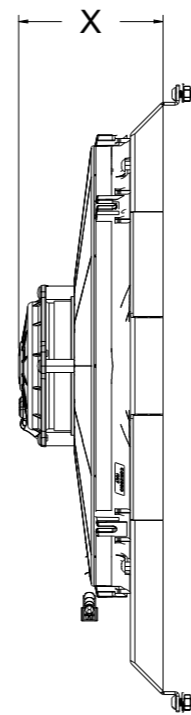

SKU #	Fan Type	Fan Part #	Dimension "X"
1-381-002LP	Low Profile		3"
1-381-002MD	Medium Duty		3.5"
1-381-002HP	High Performance		4.5"

Wizard
cooling
Custom Aluminum Radiators
www.wizardcooling.com

Contact Us:
716-655-6760