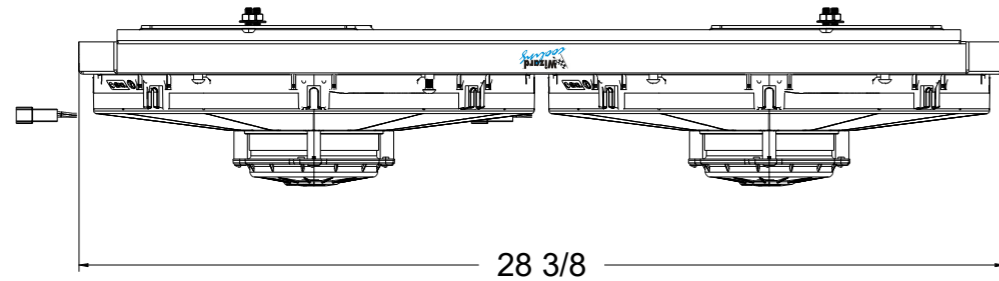

SKU #	Fan Type	Fan Part #	Dimension "X"
1-381-002LP	Low Profile		3"
1-381-002MD	Medium Duty		3.5"
1-381-002HP	High Performance		4.5"

Wizard
cooling
Custom Aluminum Radiators
www.wizardcooling.com

Contact Us:
716-655-6760