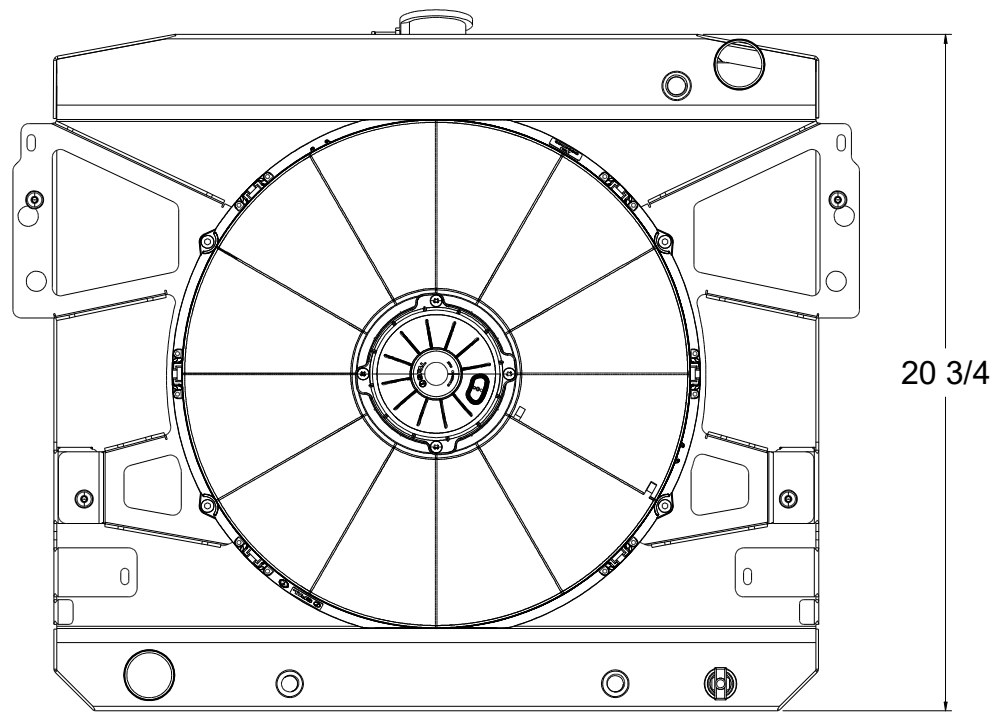

8 7 6 5 4 3 2 1

D

D

SKU #	Fan Type	Fan Part #	Dimension "X"
1-514-001LP	Low Profile	7-30100400	2"
1-514-001MD	Medium Duty	7-30101516	2.5"
1-514-001HP	High Performance	7-30102120	3.5"

C

C

B

B