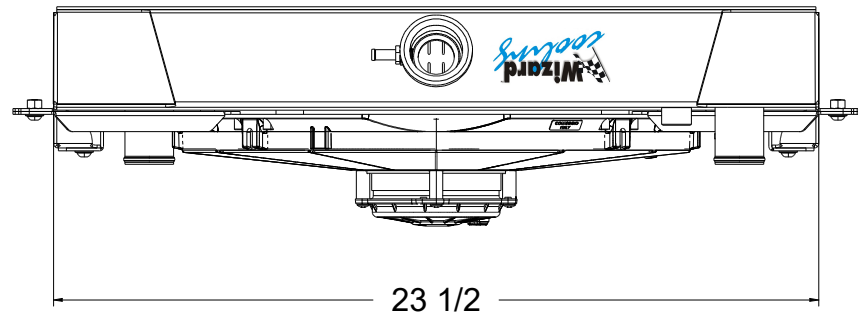

8 7 6 5 4 3 2 1

D

D

SKU #	Fan Type	Fan Part #	Dimension "X"
1-514-001LP	Low Profile	7-30100400	2"
1-514-001MD	Medium Duty	7-30101516	2.5"
1-514-001HP	High Performance	7-30102120	3.5"

C

C

B

B