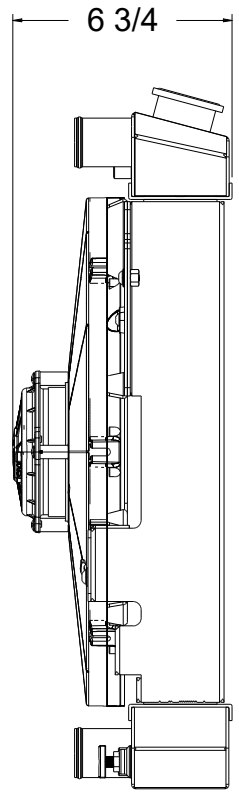

8 7 6 5 4 3 2 1

D

D

SKU #	Fan Type	Fan Part #	Dimension "X"
1-514-001LP	Low Profile	7-30100400	2"
1-514-001MD	Medium Duty	7-30101516	2.5"
1-514-001HP	High Performance	7-30102120	3.5"

C

C

B

B

A

A

8 7 6 5 4 3 2 1

Contact Us:  
716-655-6760

Part Number  
**1-514-Fan Package**

[www.wizardcooling.com](http://www.wizardcooling.com)