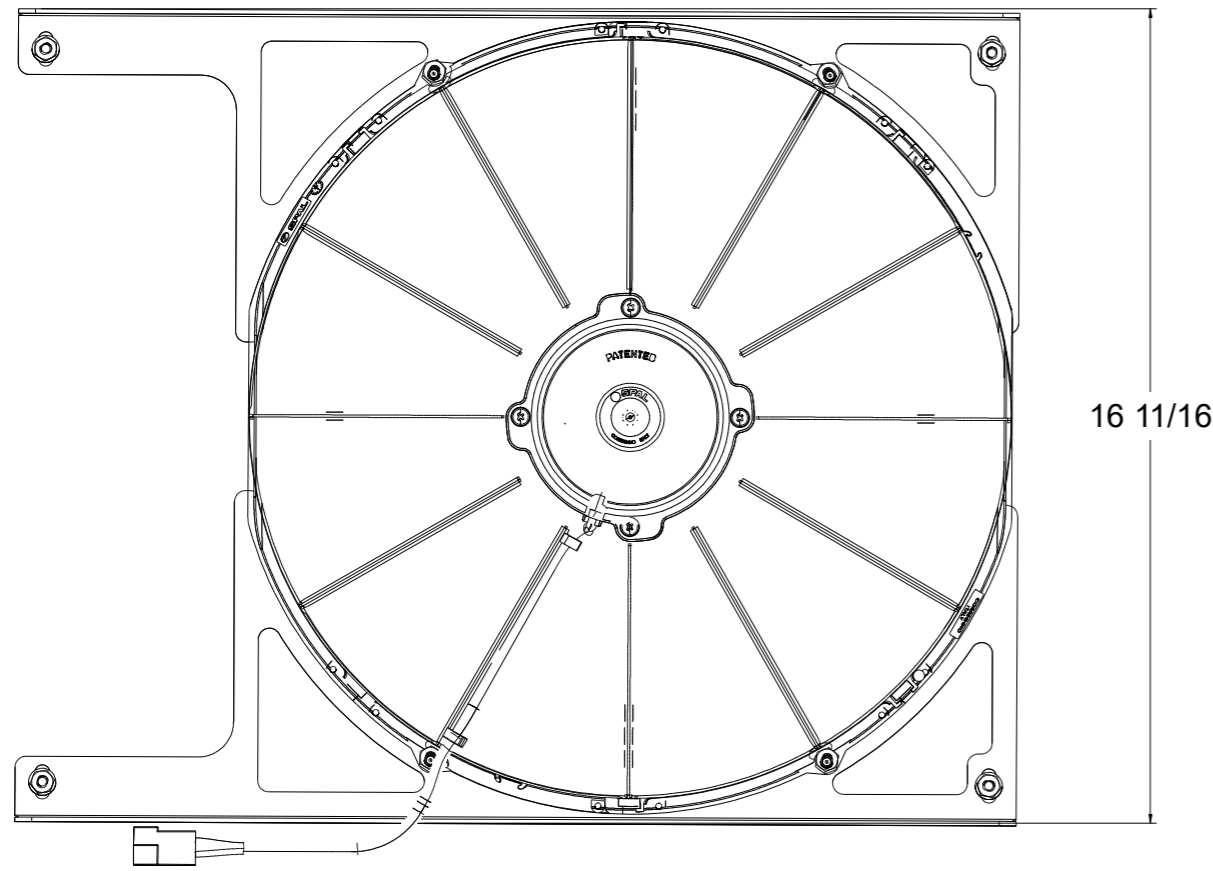

SKU #	Fan Type	Fan Part #	Dimension "X"
1-10506-001LP	Low Profile	7-30100400	2"
1-10506-001MD	Medium Duty	7-30101516	2.5"
1-10506-001HP	High Performance	7-30102120	3.5"

Wizard
cooling
Custom Aluminum Radiators
www.wizardcooling.com