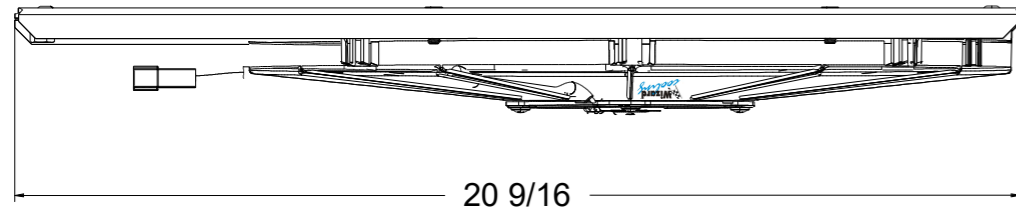

SKU #	Fan Type	Fan Part #	Dimension "X"
1-10506-001LP	Low Profile	7-30100400	2"
1-10506-001MD	Medium Duty	7-30101516	2.5"
1-10506-001HP	High Performance	7-30102120	3.5"

Wizard
cooling
Custom Aluminum Radiators
www.wizardcooling.com