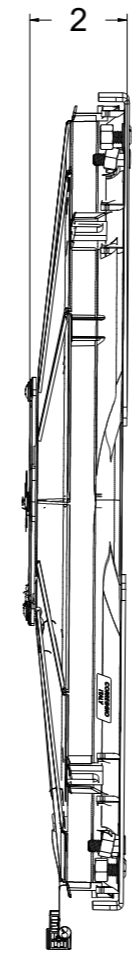

SKU #	Fan Type	Fan Part #	Dimension "X"
1-10506-001LP	Low Profile	7-30100400	2"
1-10506-001MD	Medium Duty	7-30101516	2.5"
1-10506-001HP	High Performance	7-30102120	3.5"

Wizard
cooling
Custom Aluminum Radiators
www.wizardcooling.com

Contact Us:
716-655-6760

Part Number
1-10506-Fan Package