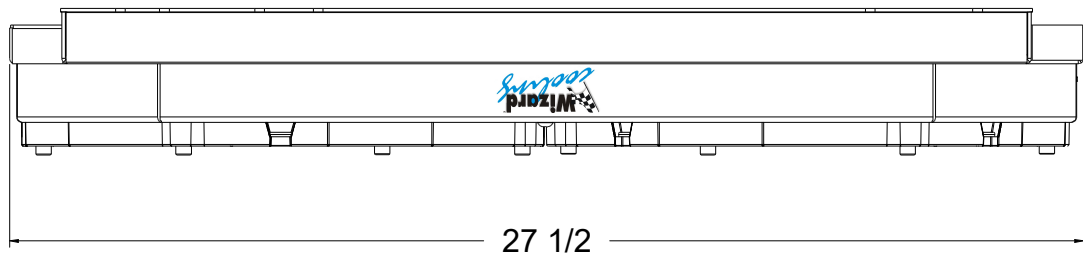

Shroud & Fan P/N	Fan Type	Dimension "X"	Fan P/N
1-41003-002BL	300W Brushless	3.5"	7-
1-41003-002BL	500W Brushless		7-
1-41003-002BL	N/A	N/A	7-

Wizard[™]
cooling
 Custom Aluminum Radiators
www.wizardcooling.com