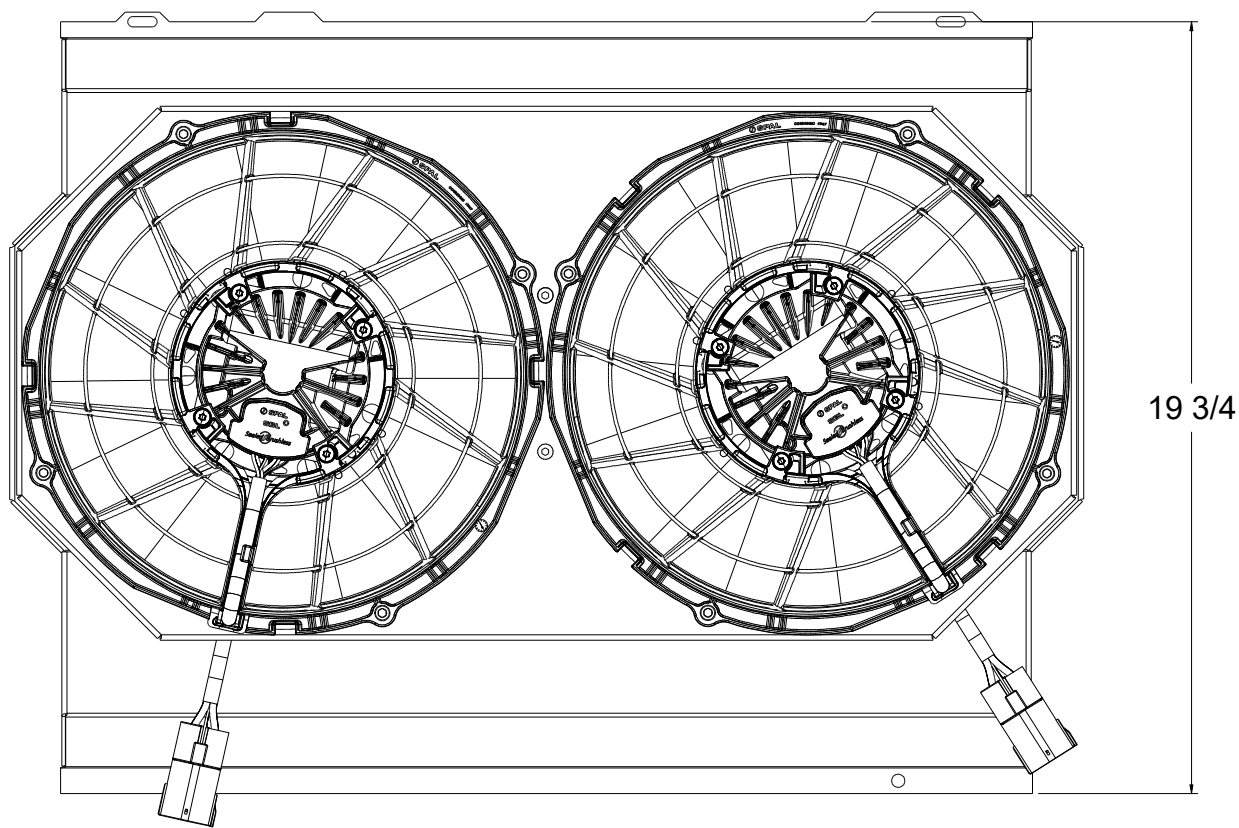

Shroud & Fan P/N	Fan Type	Dimension "X"	Fan P/N
1-41003-002BL	300W Brushless	3.5"	7-
1-41003-002BL	500W Brushless		7-
1-41003-002BL	N/A	N/A	7-

Wizard[™]
cooling
 Custom Aluminum Radiators
www.wizardcooling.com