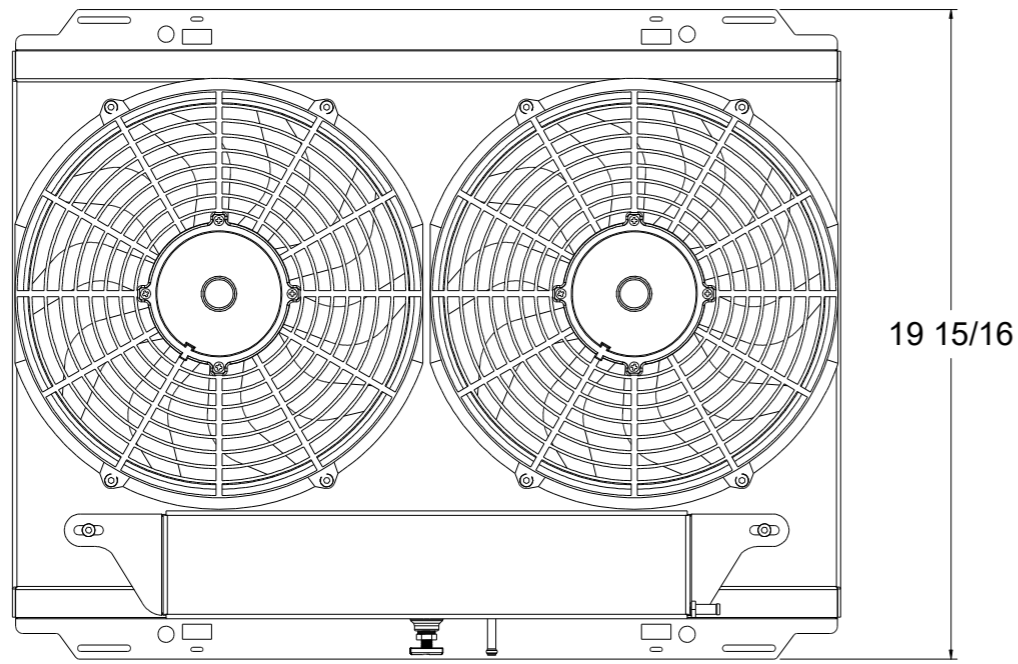

8 7 6 5 4 3 2 1

D

D

SKU #	Fan Type	Fan Part #	Dimension "X"
1-556-002LP	Low Profile		3"
1-556-002MD	Medium Duty		3.5"
1-556-002HP	High Performance		4.5"

C

C

B

B