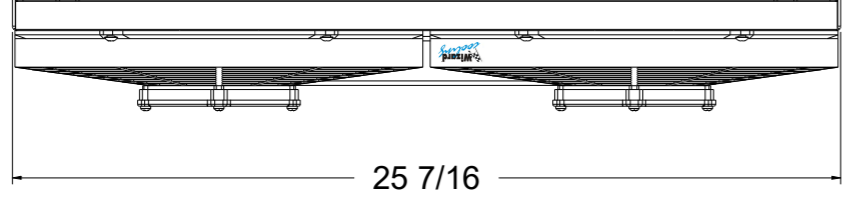

8 7 6 5 4 3 2 1

D

D

SKU #	Fan Type	Fan Part #	Dimension "X"
1-556-002LP	Low Profile		3"
1-556-002MD	Medium Duty		3.5"
1-556-002HP	High Performance		4.5"

C

C

B

B