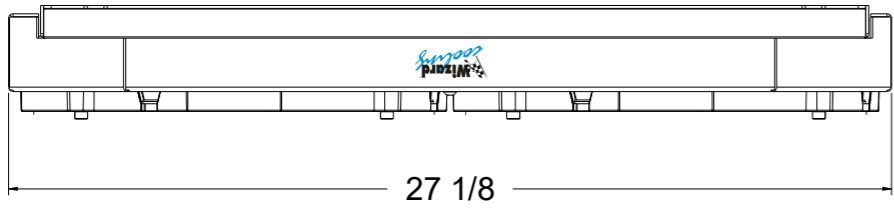

Shroud & Fan P/N	Fan Type	Dimension "X"	Fan P/N
1-556-002BL	300W Brushless	3.5"	7-
1-556-002BL	500W Brushless		7-
1-556-002BL	N/A	N/A	7-

Wizard
cooling
Custom Aluminum Radiators
www.wizardcooling.com

Contact Us:
716-655-6760