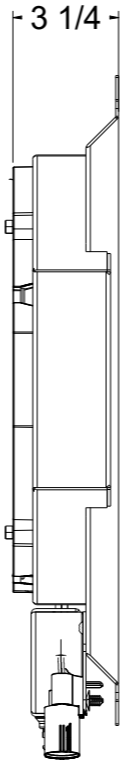

Shroud & Fan P/N	Fan Type	Dimension "X"	Fan P/N
1-556-002BL	300W Brushless	3.5"	7-
1-556-002BL	500W Brushless		7-
1-556-002BL	N/A	N/A	7-

Wizard
cooling
Custom Aluminum Radiators
www.wizardcooling.com

Contact Us:
716-655-6760

Part Number
1-556BL-Fan Package