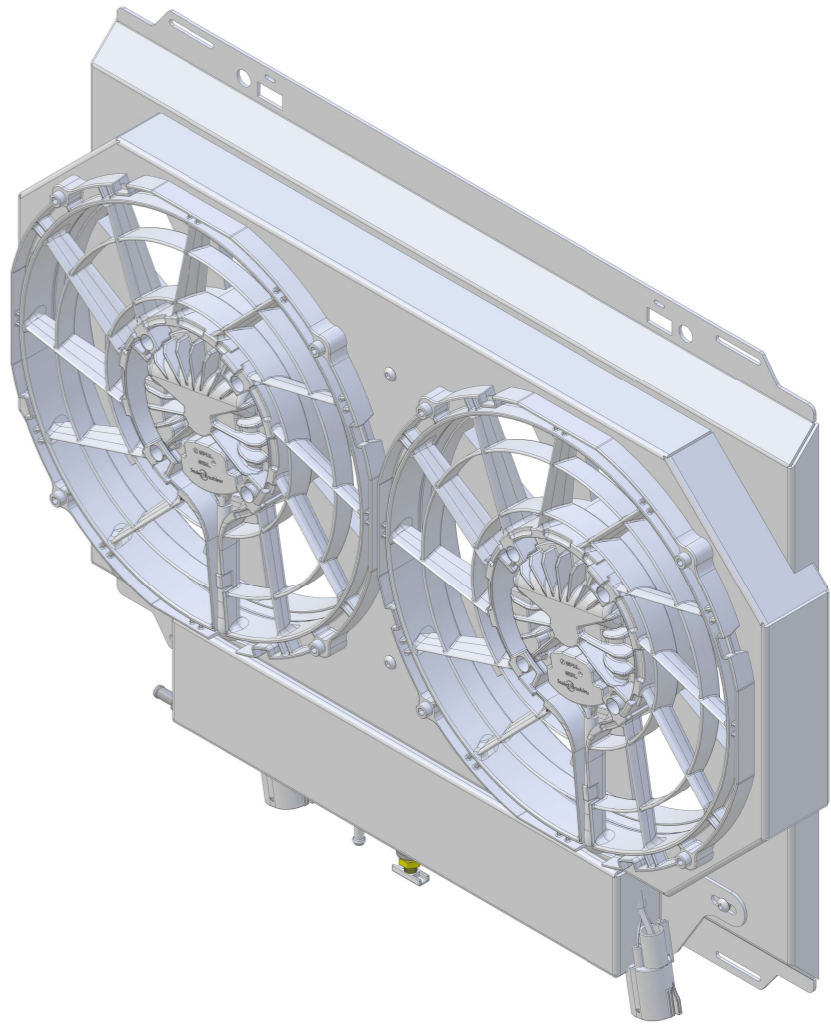

Shroud & Fan P/N	Fan Type	Dimension "X"	Fan P/N
1-556-002BL	300W Brushless	3.5"	7-
1-556-002BL	500W Brushless		7-
1-556-002BL	N/A	N/A	7-

Wizard
cooling
Custom Aluminum Radiators
www.wizardcooling.com

Contact Us:
716-655-6760

Part Number
1-556BL-Fan Package