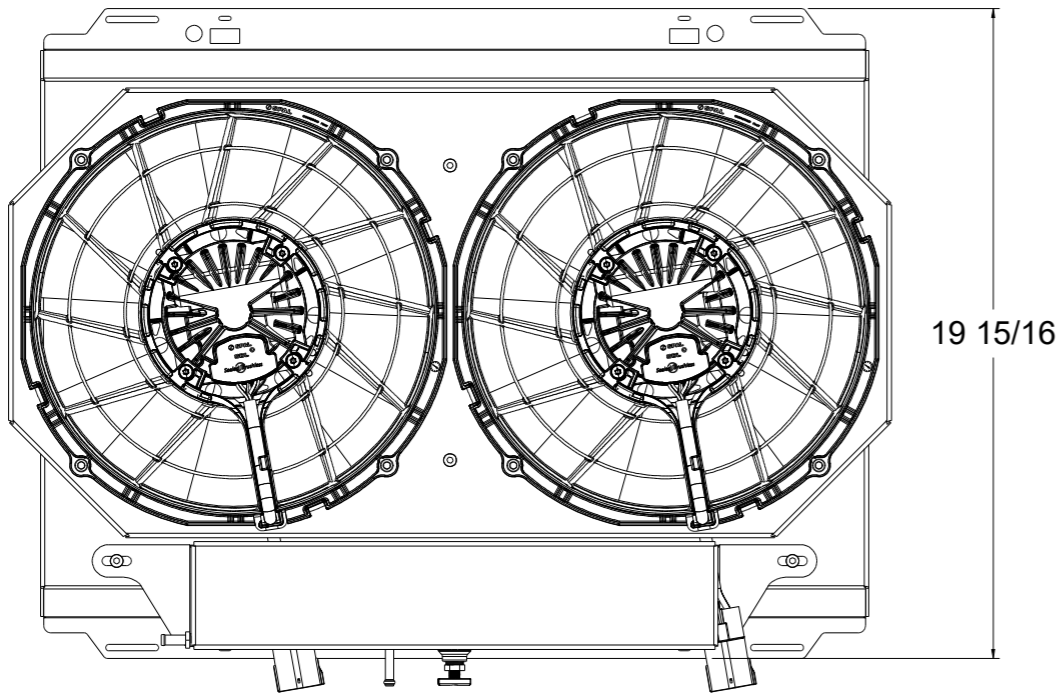

Shroud & Fan P/N	Fan Type	Dimension "X"	Fan P/N
1-556-002BL	300W Brushless	3.5"	7-
1-556-002BL	500W Brushless		7-
1-556-002BL	N/A	N/A	7-

Wizard
cooling
Custom Aluminum Radiators
www.wizardcooling.com

Contact Us:
716-655-6760

Part Number
1-556BL-Fan Package