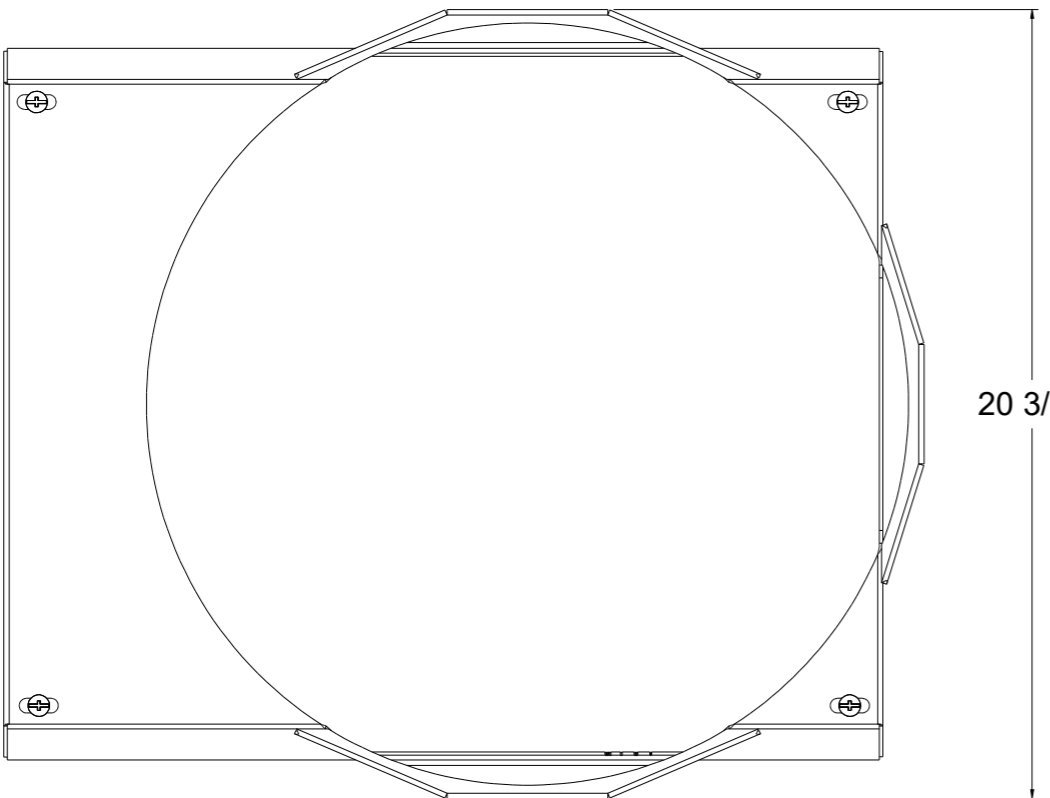

B

B

A

A

8 7 6 5 4 3 2 1

www.wizardcooling.com

Contact Us:
716-655-6760

Part Number
1-370-Fan Package