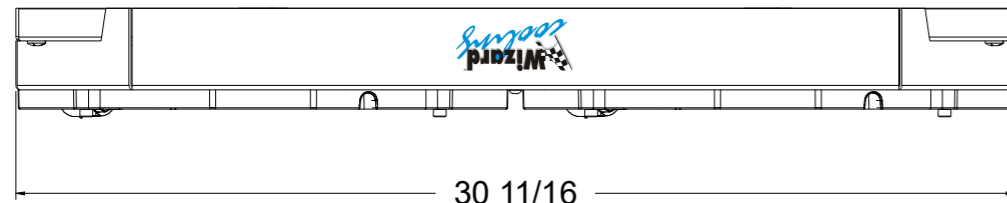

Shroud & Fan P/N	Fan Type	Dimension "X"	Fan P/N
1-99508-002BL	300W Brushless	3.5"	7-
1-99508-002BL	500W Brushless		7-
1-99508-002BL	N/A	N/A	7-

Wizard[™]
cooling
 Custom Aluminum Radiators
www.wizardcooling.com