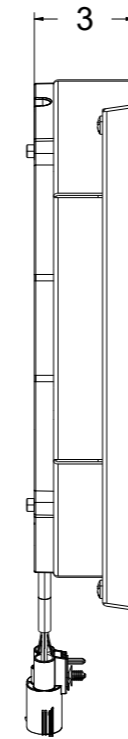

Shroud & Fan P/N	Fan Type	Dimension "X"	Fan P/N
1-99508-002BL	300W Brushless	3.5"	7-
1-99508-002BL	500W Brushless		7-
1-99508-002BL	N/A	N/A	7-

Wizard[™]
cooling
 Custom Aluminum Radiators
www.wizardcooling.com

Contact Us:
 716-655-6760

Part Number
1-99508-002BL