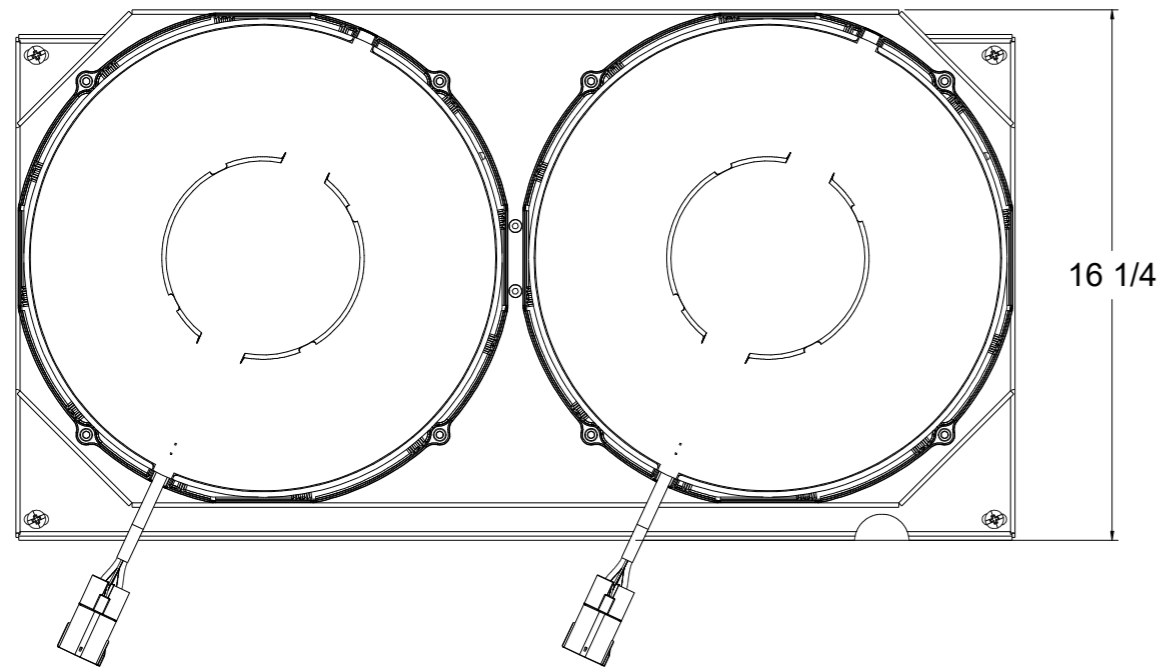

Shroud & Fan P/N	Fan Type	Dimension "X"	Fan P/N
1-99508-002BL	300W Brushless	3.5"	7-
1-99508-002BL	500W Brushless		7-
1-99508-002BL	N/A	N/A	7-

Wizard[™]
cooling
 Custom Aluminum Radiators
www.wizardcooling.com