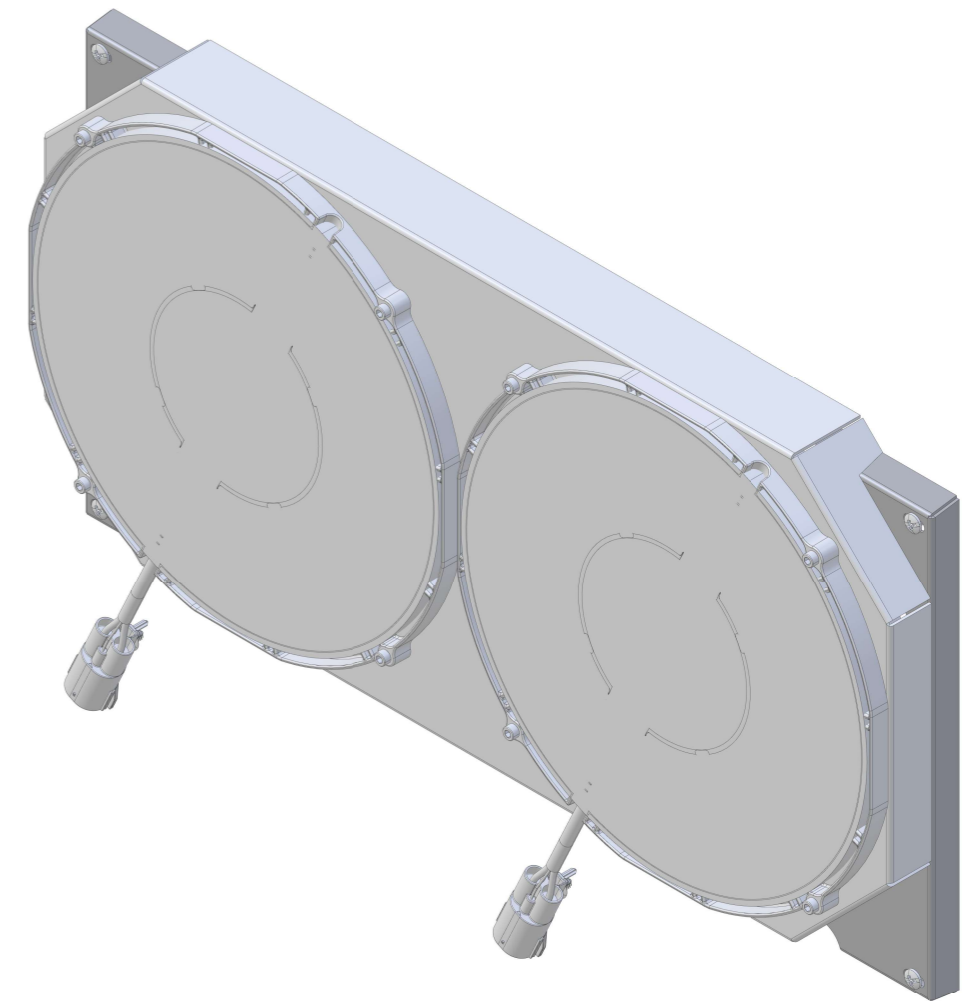

Shroud & Fan P/N	Fan Type	Dimension "X"	Fan P/N
1-99508-002BL	300W Brushless	3.5"	7-
1-99508-002BL	500W Brushless		7-
1-99508-002BL	N/A	N/A	7-

Wizard[™]
cooling
 Custom Aluminum Radiators
www.wizardcooling.com