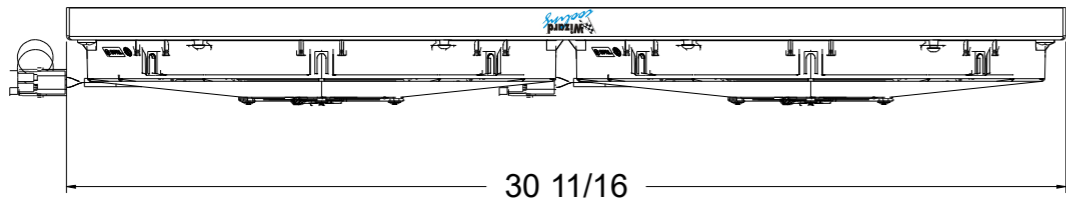

8 7 6 5 4 3 2 1

D

D

SKU #	Fan Type	Fan Part #	Dimension "X"
1-99508-002LP	Low Profile		3"
1-99508-002MD	Medium Duty		3.5"
1-9508-002HP	High Performance		4.5"

C

C

B

B