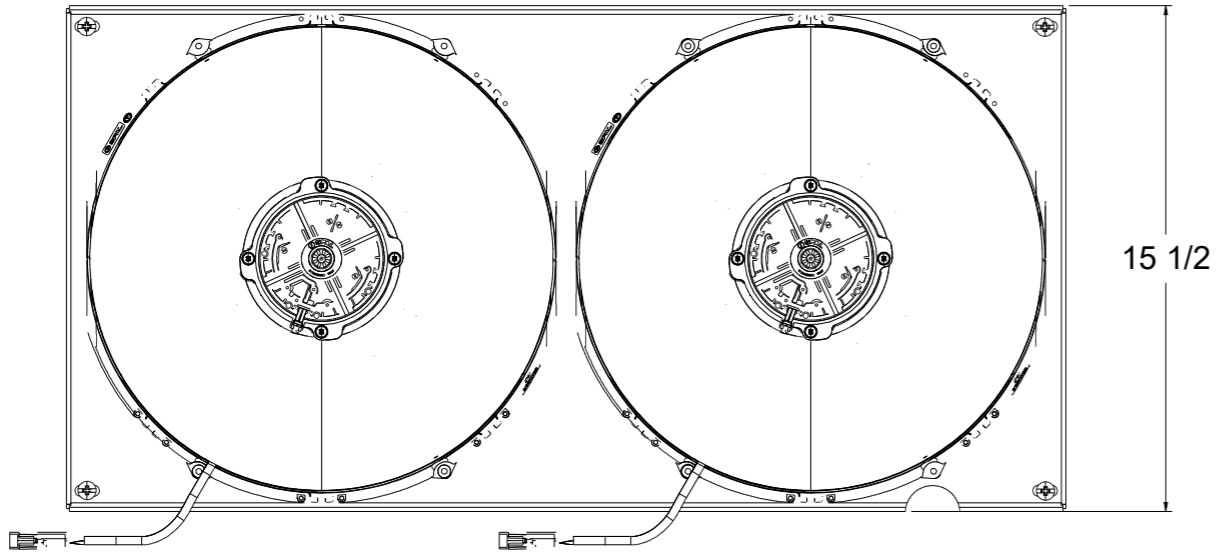

8 7 6 5 4 3 2 1

D

D

SKU #	Fan Type	Fan Part #	Dimension "X"
1-99508-002LP	Low Profile		3"
1-99508-002MD	Medium Duty		3.5"
1-9508-002HP	High Performance		4.5"

C

C

B

B