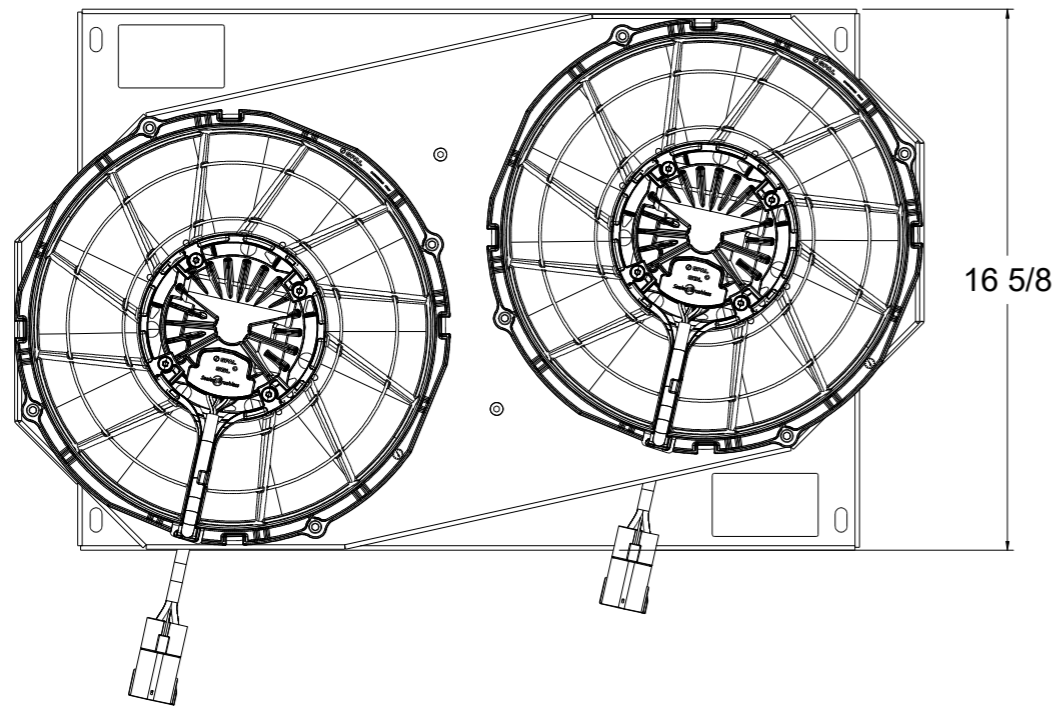

Shroud & Fan P/N	Fan Type	Dimension "X"	Fan P/N
1-2365-002BL	300W Brushless	3.5"	7-
1-2365-002BL	500W Brushless		7-
1-2365-002BL	N/A	N/A	7-

Wizard
cooling
 Custom Aluminum Radiators
www.wizardcooling.com

Contact Us:
716-655-6760

Part Number
1-2365-002BL