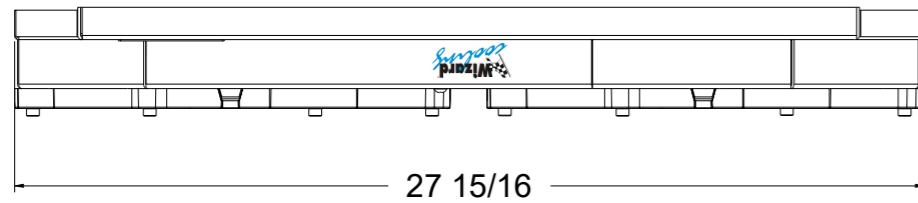

Shroud & Fan P/N	Fan Type	Dimension "X"	Fan P/N
1-2365-002BL	300W Brushless	3.5"	7-
1-2365-002BL	500W Brushless		7-
1-2365-002BL	N/A	N/A	7-

Wizard
cooling
 Custom Aluminum Radiators
www.wizardcooling.com