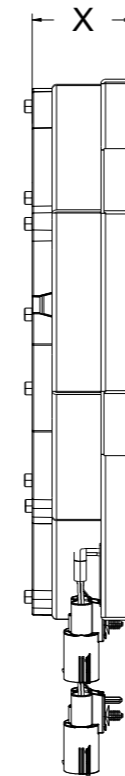

Shroud & Fan P/N	Fan Type	Dimension "X"	Fan P/N
1-2365-002BL	300W Brushless	3.5"	7-
1-2365-002BL	500W Brushless		7-
1-2365-002BL	N/A	N/A	7-

Wizard
cooling
 Custom Aluminum Radiators
www.wizardcooling.com

Contact Us:
716-655-6760

Part Number
1-2365-002BL