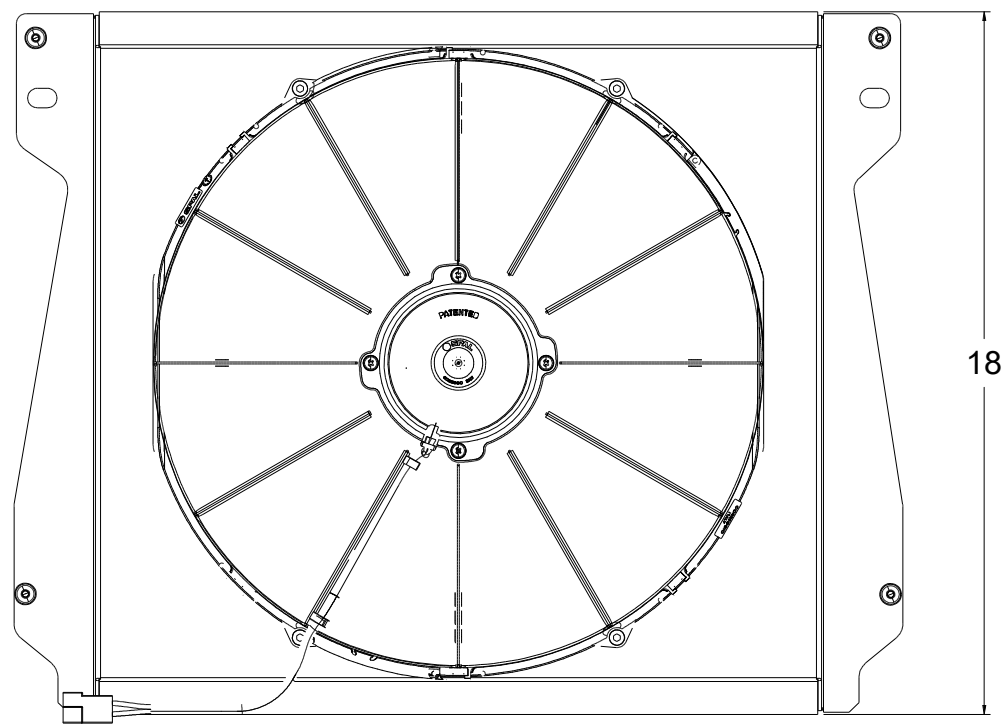

8 7 6 5 4 3 2 1

| SKU # | Fan Type | Fan Part # | Dimension "X" |
|---------------|------------------|------------|---------------|
| 1-10514-008LP | Low Profile | 7-30100400 | 3" |
| 1-10514-008MD | Medium Duty | 7-30101516 | 3.5" |
| 1-10514-008HP | High Performance | 7-30102120 | 4.5" |