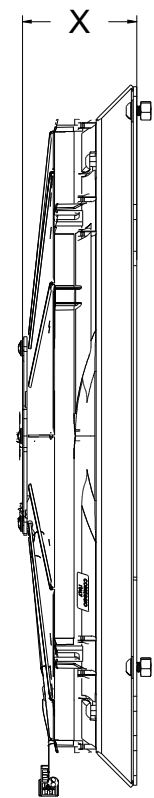

8 7 6 5 4 3 2 1

| SKU # | Fan Type | Fan Part # | Dimension "X" |
|---------------|------------------|------------|---------------|
| 1-10514-008LP | Low Profile | 7-30100400 | 3" |
| 1-10514-008MD | Medium Duty | 7-30101516 | 3.5" |
| 1-10514-008HP | High Performance | 7-30102120 | 4.5" |