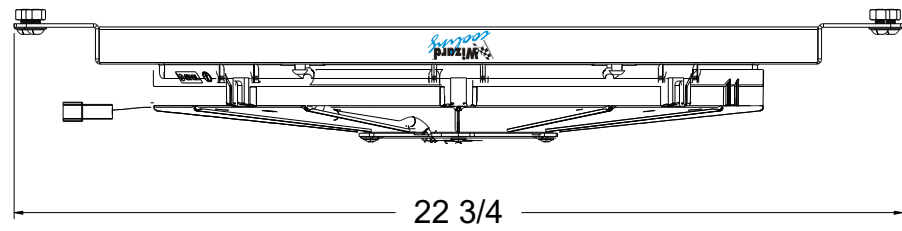

8 7 6 5 4 3 2 1

| SKU # | Fan Type | Fan Part # | Dimension "X" |
|---------------|------------------|------------|---------------|
| 1-10514-008LP | Low Profile | 7-30100400 | 3" |
| 1-10514-008MD | Medium Duty | 7-30101516 | 3.5" |
| 1-10514-008HP | High Performance | 7-30102120 | 4.5" |