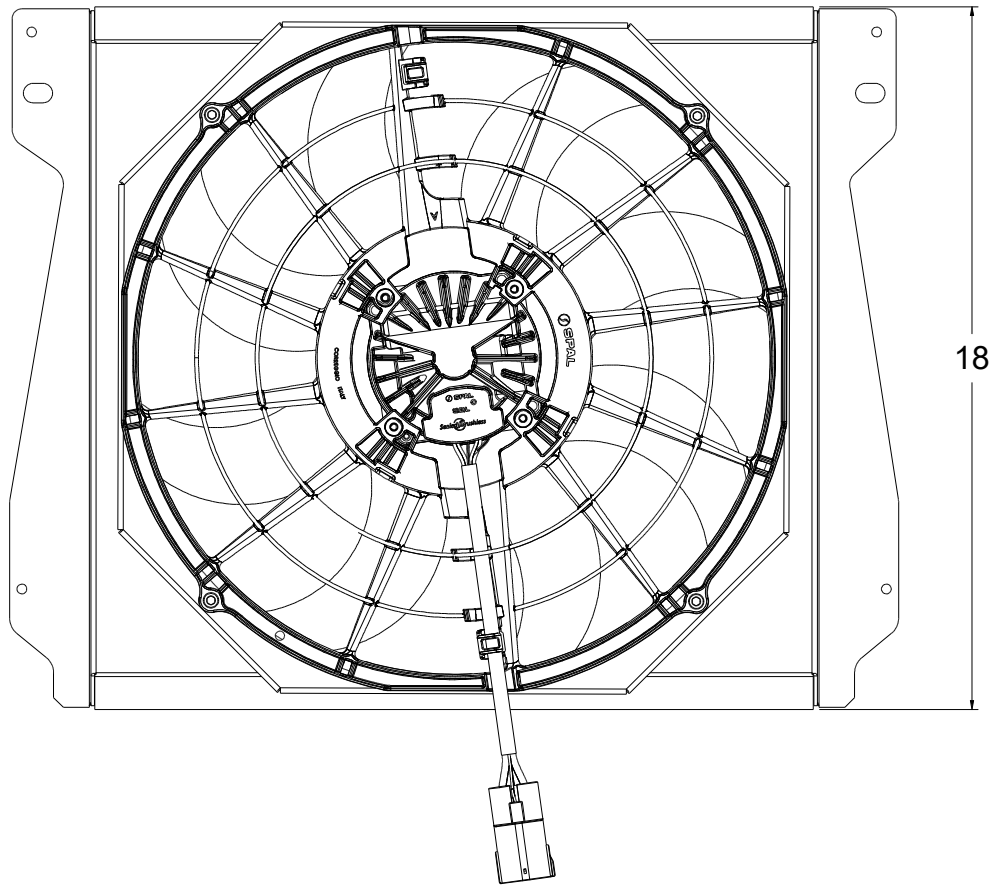

8 7 6 5 4 3 2 1

D

D

Shroud & Fan P/N	Fan Type	Dimension "X"	Fan P/N
1-10514-008BL300	300 Watt Brushless	3.5"	7-
1-10514-008BL500	500 Watt Brushless		7-
1-10514-008BL	N/A	N/A	N/A

C

C

B

B