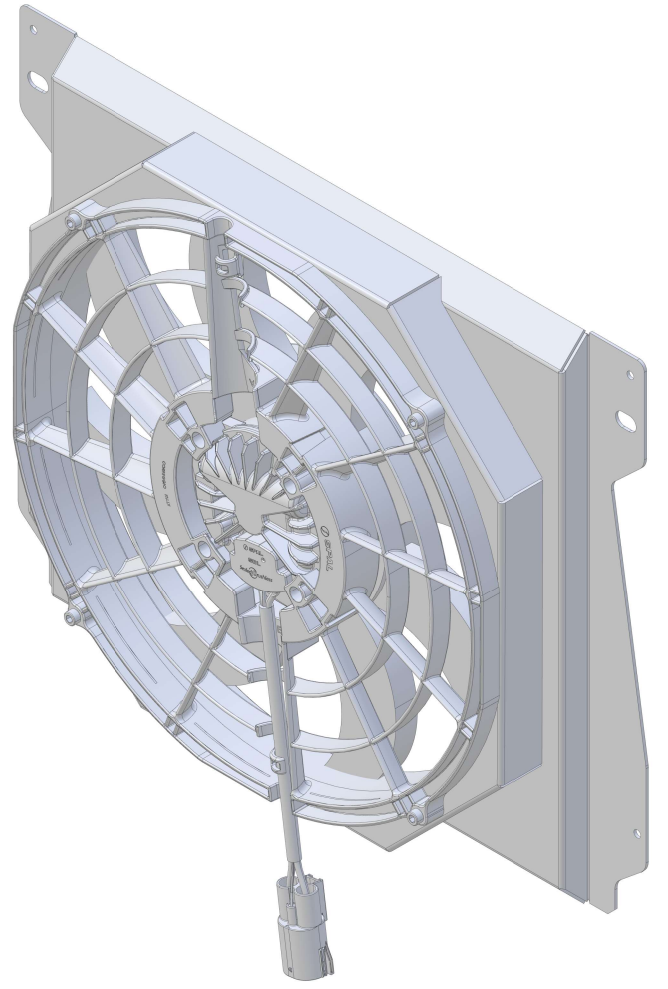

8 7 6 5 4 3 2 1

D

D

Shroud & Fan P/N	Fan Type	Dimension "X"	Fan P/N
1-10514-008BL300	300 Watt Brushless	3.5"	7-
1-10514-008BL500	500 Watt Brushless		7-
1-10514-008BL	N/A	N/A	N/A

C

C

B

B