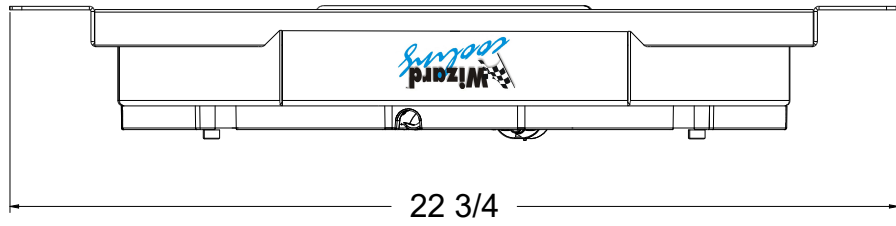

8 7 6 5 4 3 2 1

D

D

Shroud & Fan P/N	Fan Type	Dimension "X"	Fan P/N
1-10514-008BL300	300 Watt Brushless	3.5"	7-
1-10514-008BL500	500 Watt Brushless		7-
1-10514-008BL	N/A	N/A	N/A

C

C

B

B