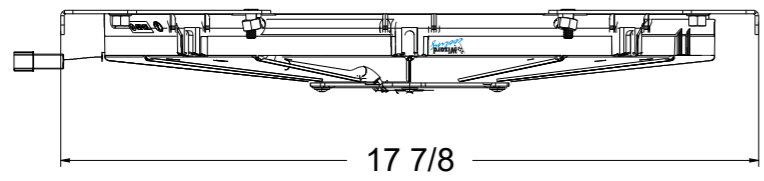

8 7 6 5 4 3 2 1

D

D

SKU #	Fan Type	Fan Part #	Dimension "X"
1-98504-001LP	Low Profile	7-30100400	2"
1-98504-001MD	Medium Duty	7-30101516	2.5"
1-98504-001HP	High Performance	7-30102120	3.5"

C

C

B

B