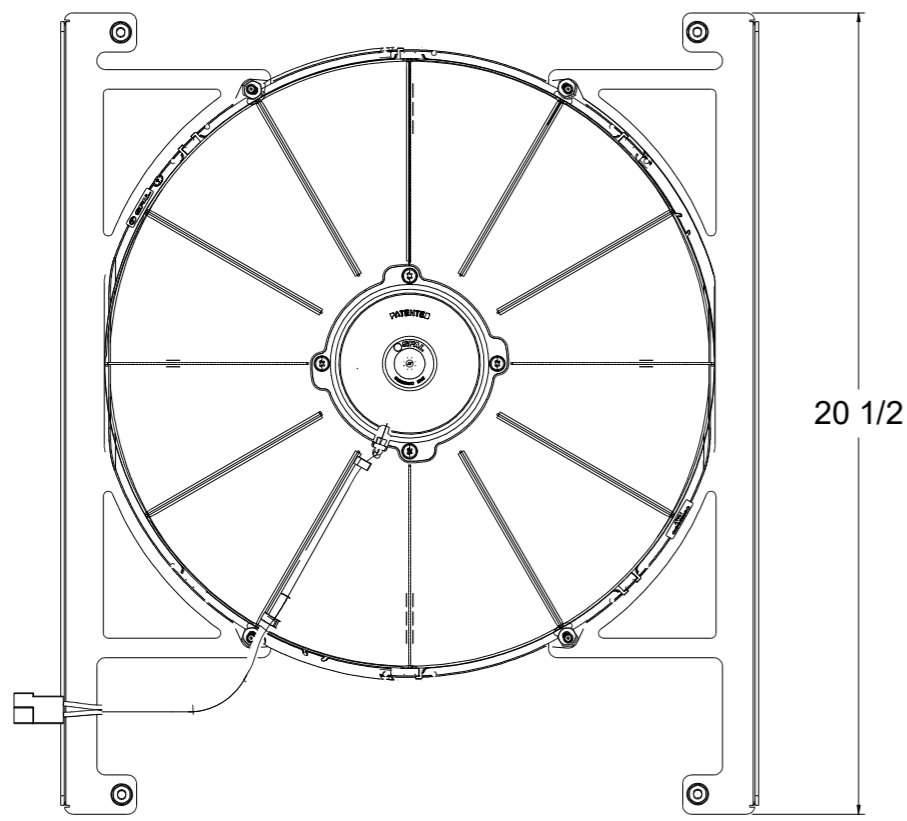

8 7 6 5 4 3 2 1

D

D

SKU #	Fan Type	Fan Part #	Dimension "X"
1-98504-001LP	Low Profile	7-30100400	2"
1-98504-001MD	Medium Duty	7-30101516	2.5"
1-98504-001HP	High Performance	7-30102120	3.5"

C

C

B

B